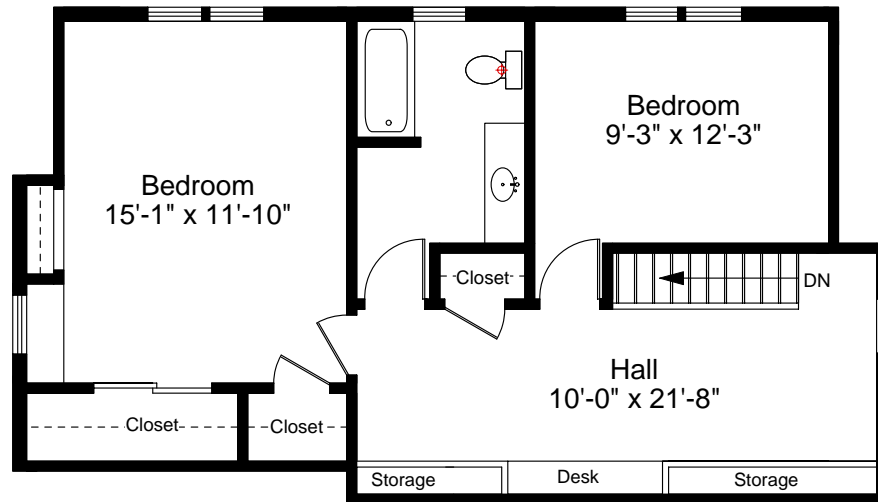

34 Golden Ball Road  
Weston, MA 02493

First Floor Plan  
Ceiling Height = 8'-2"

Scale 1/8" = 1'-0"

Completed: August, 2005

Note: Dimensions are not guaranteed and are provided for informational purposes only.

© 2005 New England Floor Plans.com  
Licensed to Boston Virtual Imaging

1

Second Floor Plan  
Ceiling Height = 7'-0"

34 Golden Ball Road  
Weston, MA 02493

Scale 1/8" = 1'-0"

Completed: August, 2005

Note: Dimensions are not guaranteed and are provided for informational purposes only.