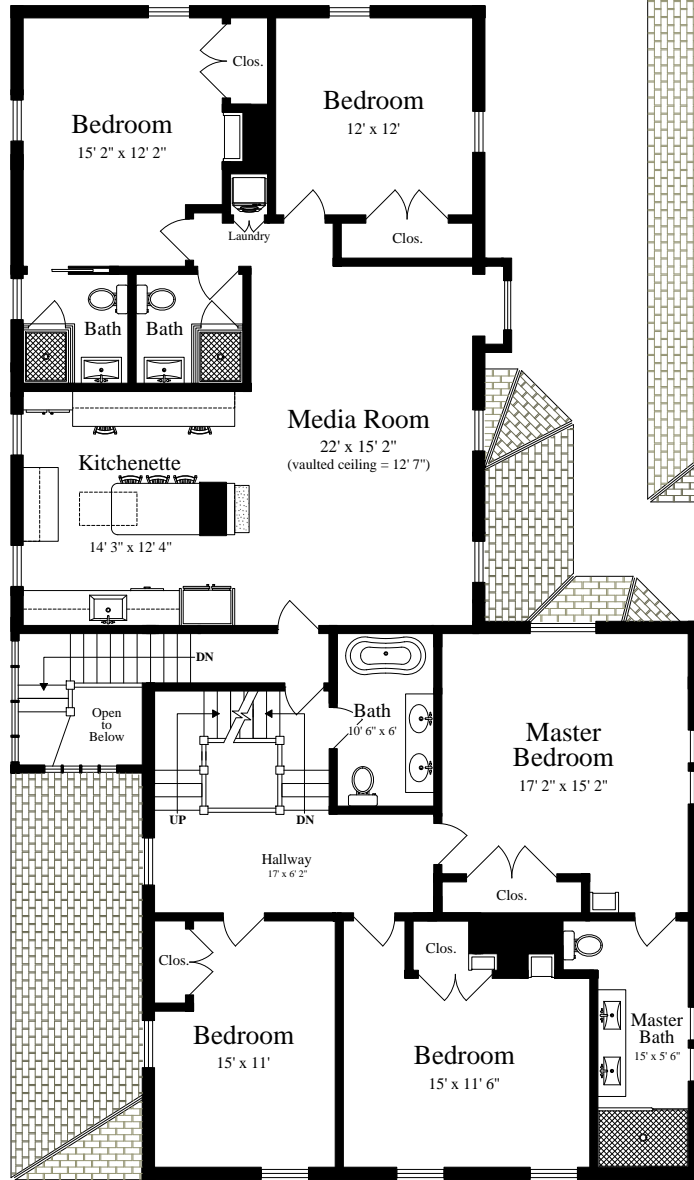

138 High Street
Brookline, Massachusetts 02445

FIRST FLOOR
(ceiling = 10' 3")

The details and specifications of these floor plans are approximations only. No warranties are made as to their accuracy. For more information visit us at www.designsbyjohnclark.com
© 2018 Designs by John Clark, All Rights Reserved

138 High Street

Brookline, Massachusetts 02445

The details and specifications of these floor plans are approximations only. No warranties are made as to their accuracy. For more information visit us at www.designsbyjohnclark.com
© 2018 Designs by John Clark, All Rights Reserved