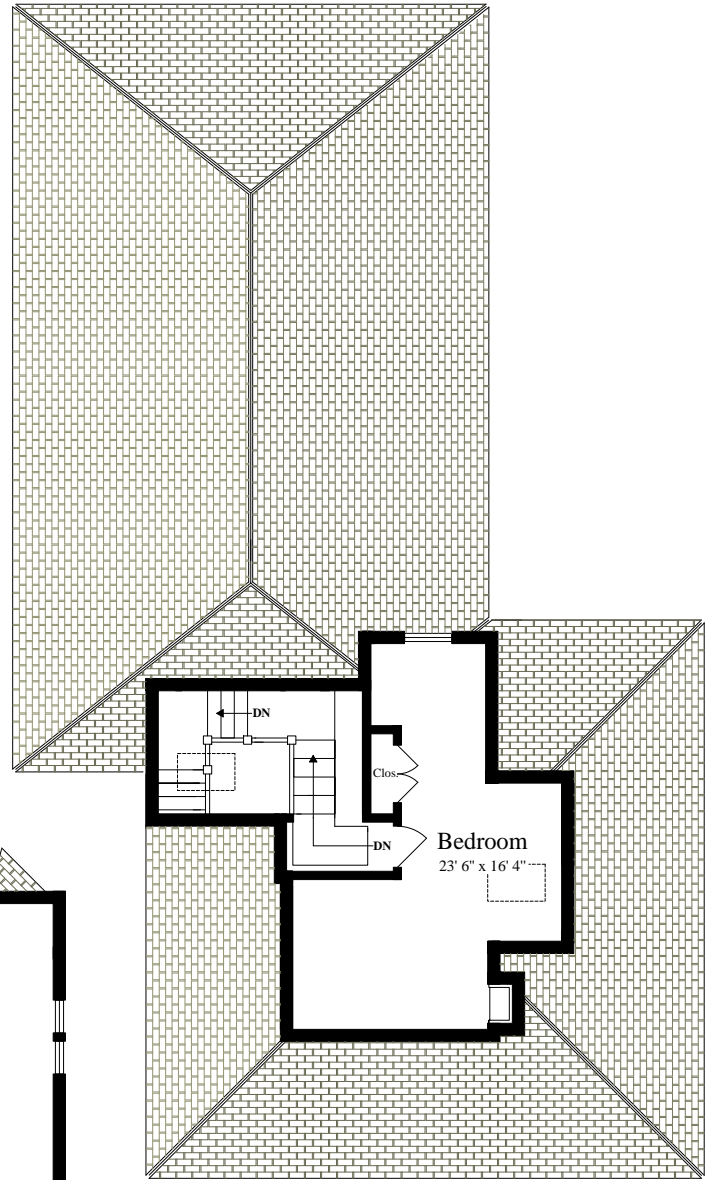

138 High Street
Brookline, Massachusetts 02445

FIRST FLOOR
(ceiling = 10' 3")

The details and specifications of these floor plans are approximations only. No warranties are made as to their accuracy. For more information visit us at www.designsbyjohnclark.com
© 2018 Designs by John Clark, All Rights Reserved

138 High Street

Brookline, Massachusetts 02445

The details and specifications of these floor plans are approximations only. No warranties are made as to their accuracy. For more information visit us at www.designsbyjohnclark.com
© 2018 Designs by John Clark, All Rights Reserved