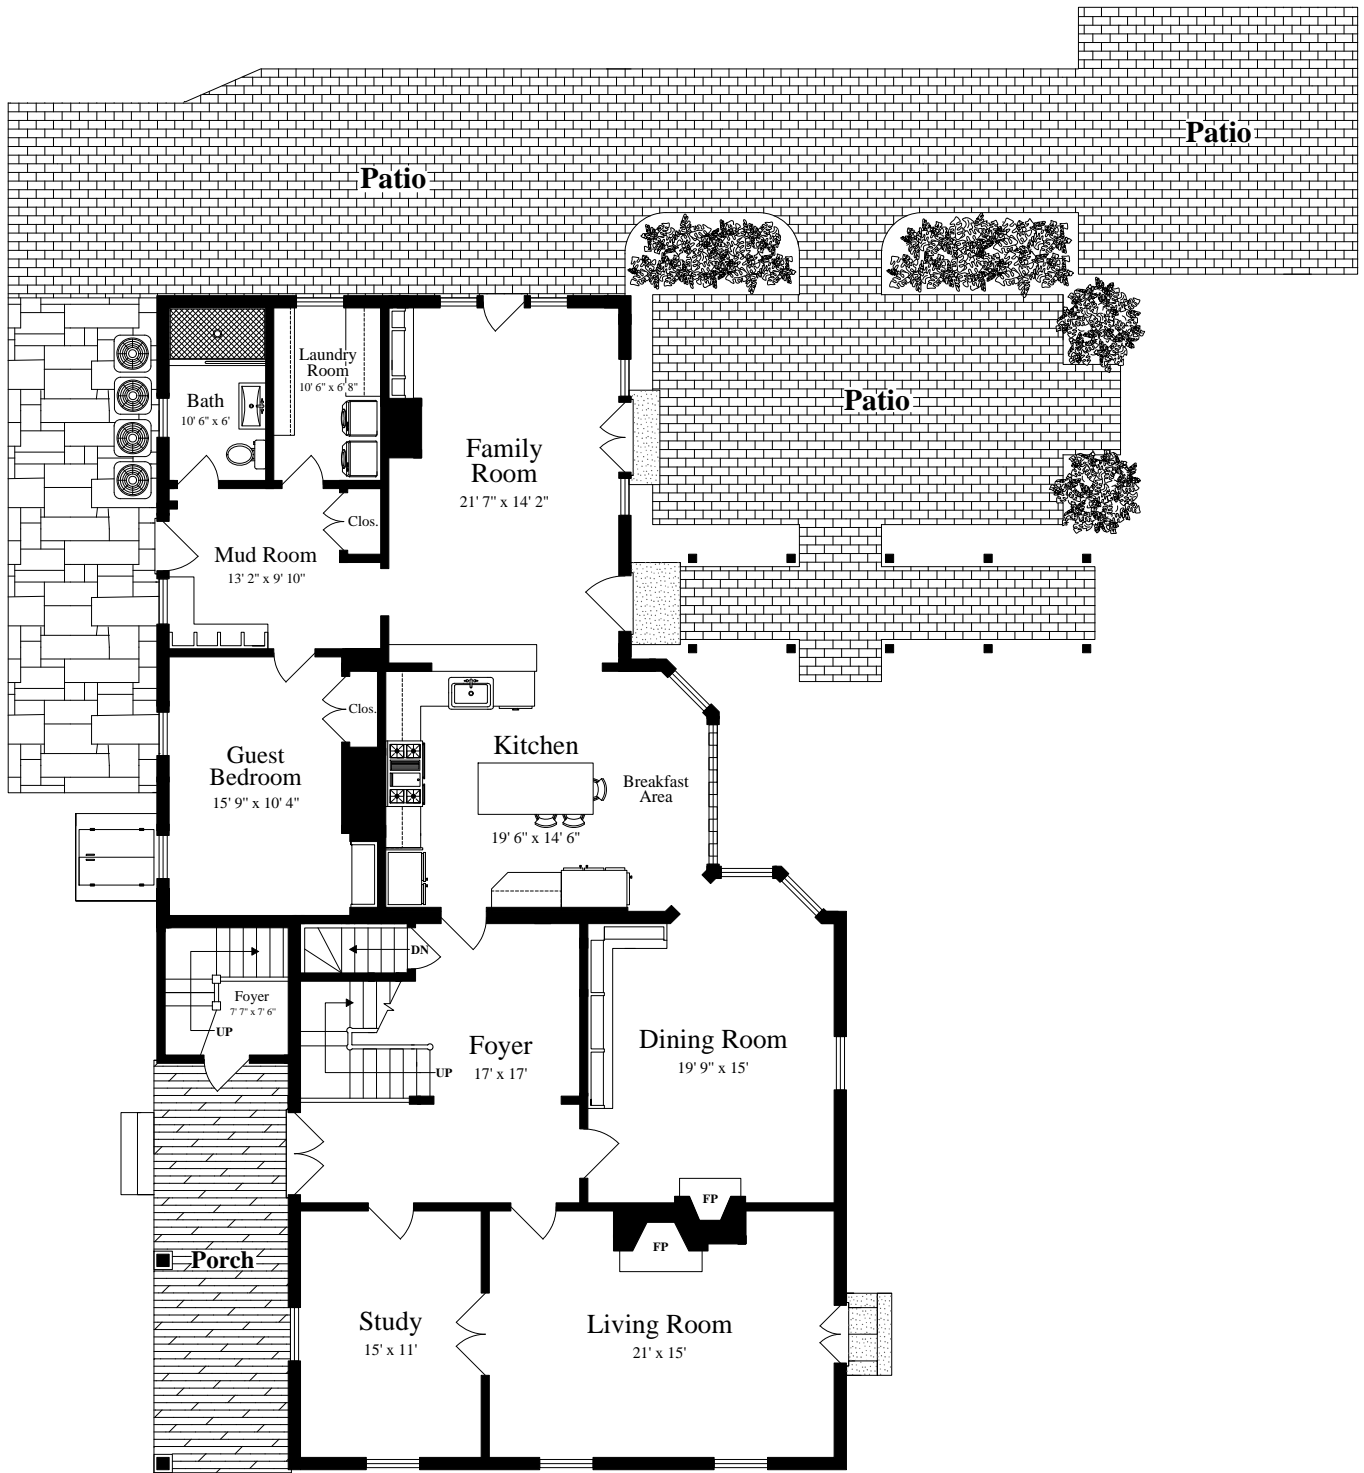

138 High Street
Brookline, Massachusetts 02445

FIRST FLOOR
(ceiling = 10' 3")

The details and specifications of these floor plans are approximations only. No warranties are made as to their accuracy. For more information visit us at www.designsbyjohnclark.com
© 2018 Designs by John Clark, All Rights Reserved

138 High Street

Brookline, Massachusetts 02445

The details and specifications of these floor plans are approximations only. No warranties are made as to their accuracy. For more information visit us at www.designsbyjohnclark.com
© 2018 Designs by John Clark, All Rights Reserved