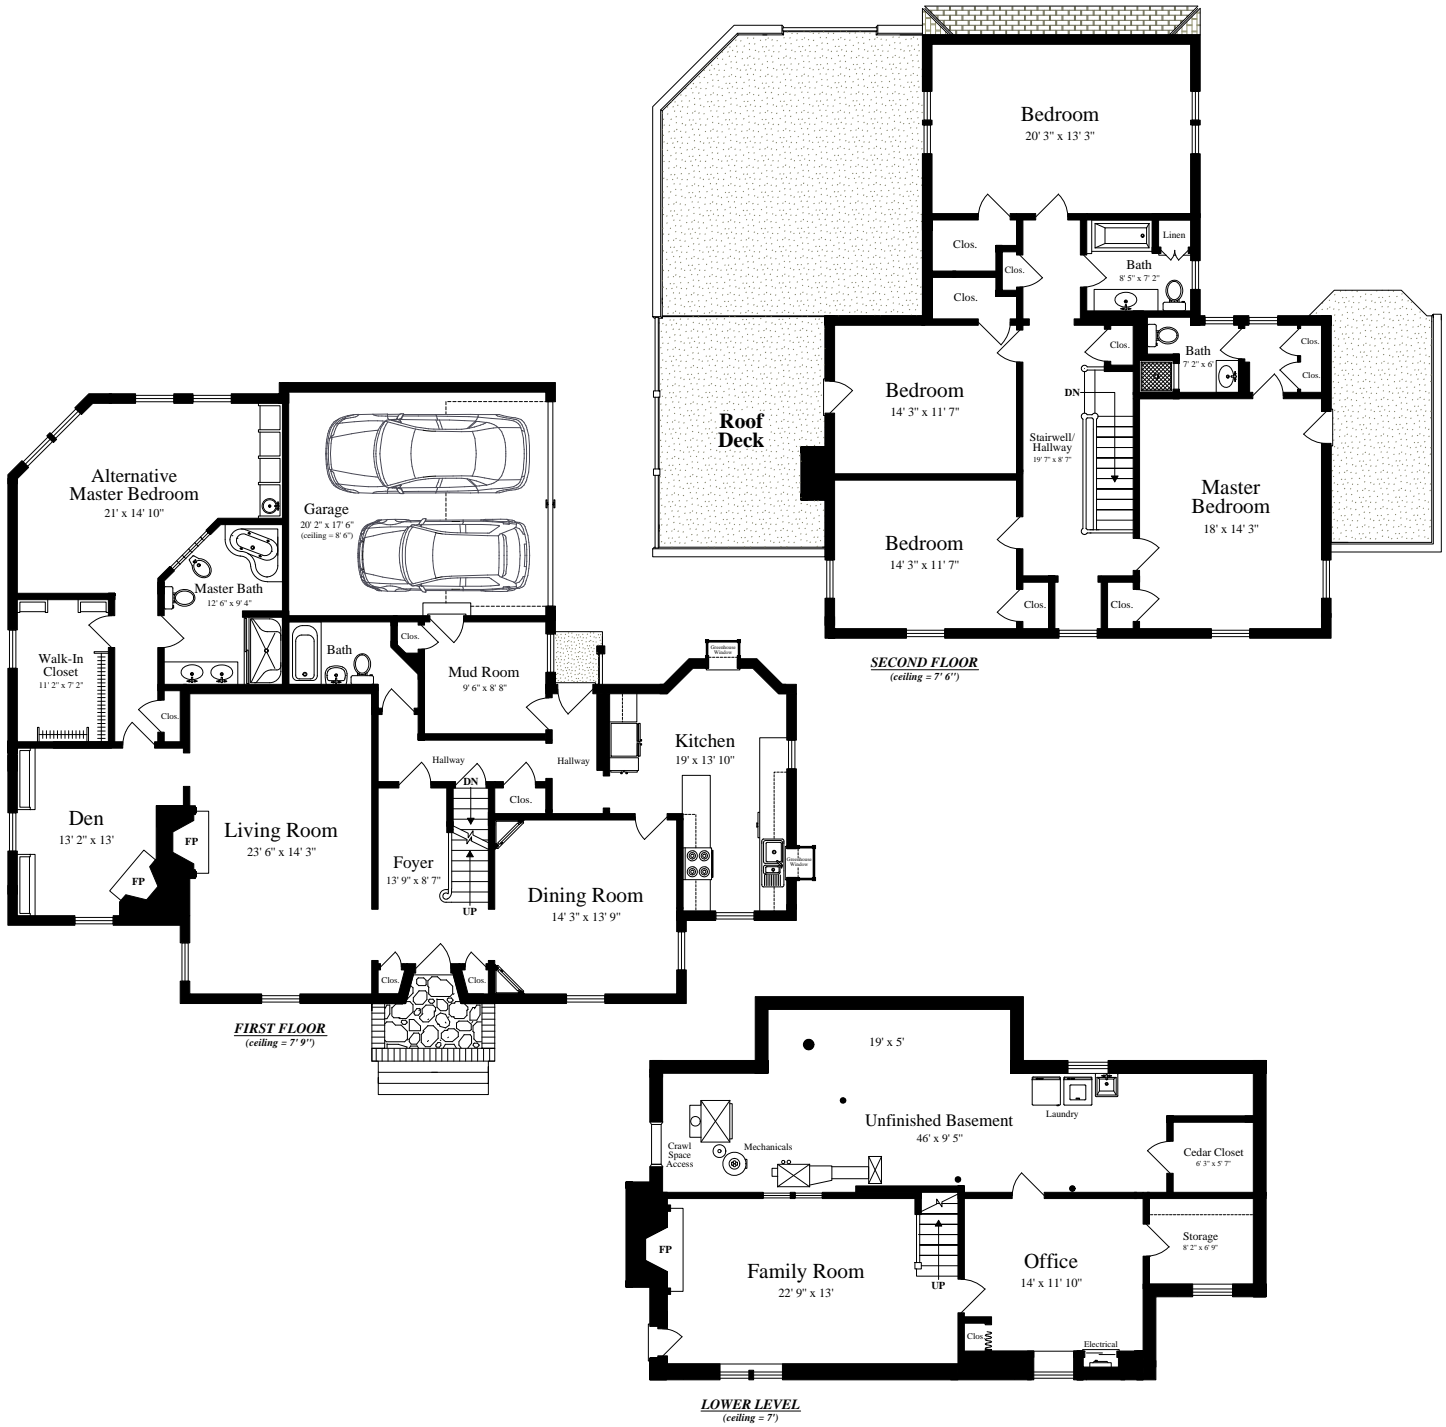

54 Brush Hill Road Newton, Massachusetts 02461

The details and specifications of these floor plans are approximations only. No warranties are made as to their accuracy. For more information visit us at www.designsbyjohnclark.com
© 2019 Designs by John Clark, All Rights Reserved