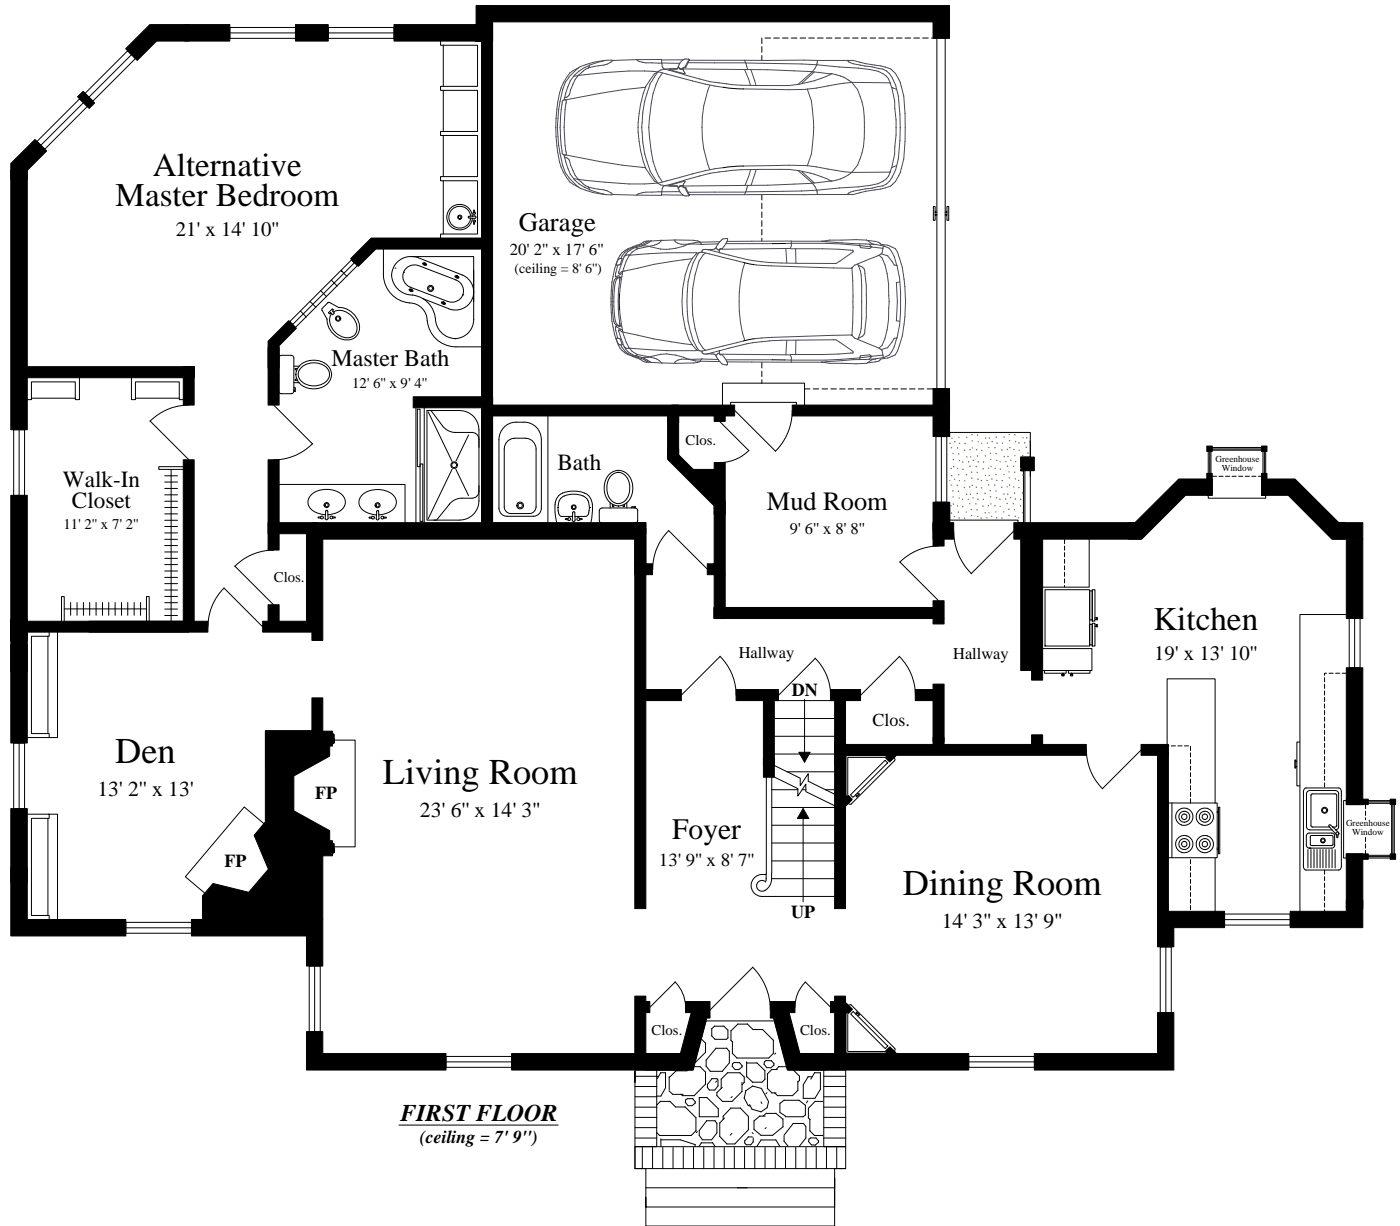

54 Brush Hill Road
Newton, Massachusetts 02461

The details and specifications of these floor plans are approximations only. No warranties are made as to their accuracy. For more information visit us at www.designsbyjohnclark.com
© 2019 Designs by John Clark, All Rights Reserved