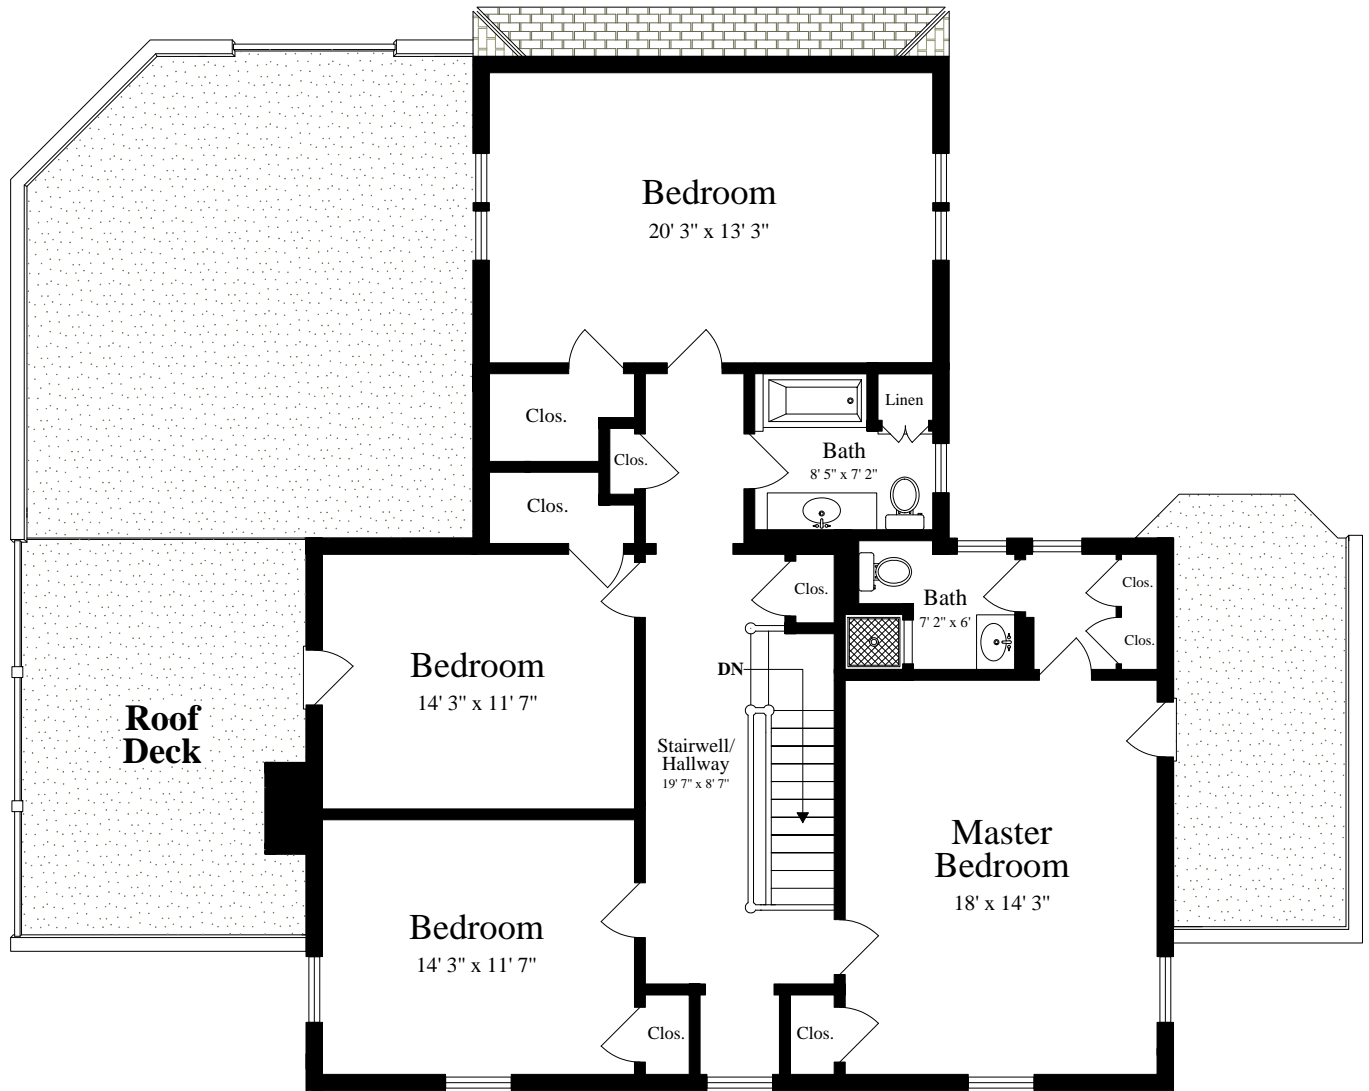

54 Brush Hill Road
Newton, Massachusetts 02461

SECOND FLOOR
(ceiling = 7' 6")

The details and specifications of these floor plans are approximations only. No warranties are made as to their accuracy. For more information visit us at www.designsbyjohnclark.com
© 2019 Designs by John Clark, All Rights Reserved

54 Brush Hill Road
Newton, Massachusetts 02461

LOWER LEVEL
(ceiling = 7')

The details and specifications of these floor plans are approximations only. No warranties are made as to their accuracy. For more information visit us at www.designsbyjohnclark.com
© 2019 Designs by John Clark, All Rights Reserved