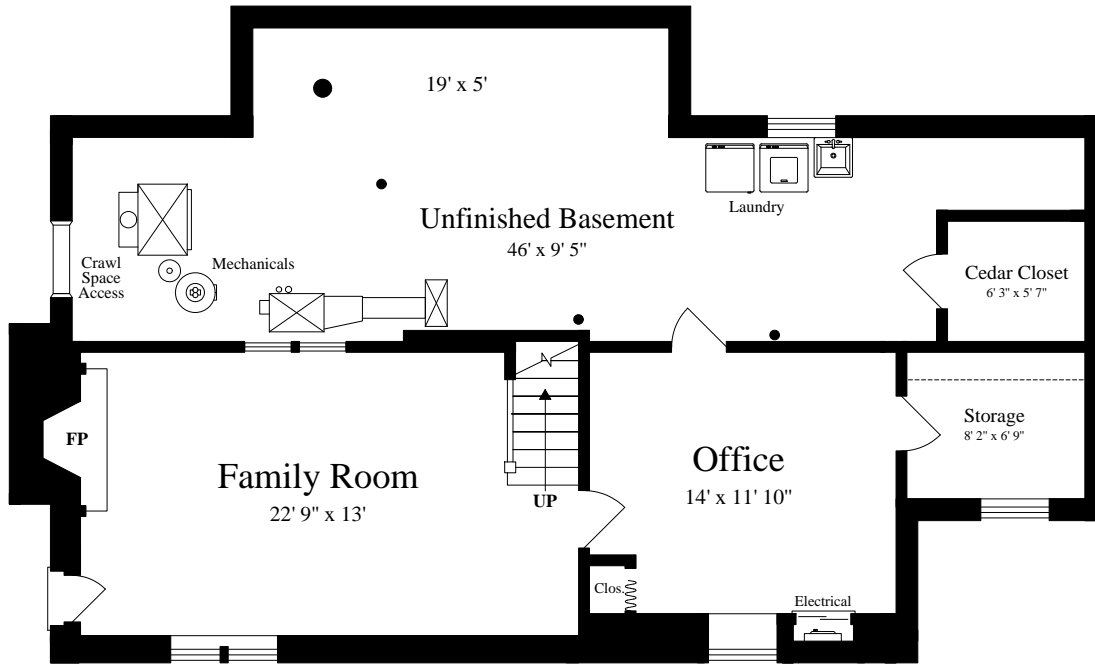

54 Brush Hill Road
Newton, Massachusetts 02461

SECOND FLOOR
(ceiling = 7' 6")

The details and specifications of these floor plans are approximations only. No warranties are made as to their accuracy. For more information visit us at www.designsbyjohnclark.com
© 2019 Designs by John Clark, All Rights Reserved

54 Brush Hill Road
Newton, Massachusetts 02461

LOWER LEVEL
(ceiling = 7')

The details and specifications of these floor plans are approximations only. No warranties are made as to their accuracy. For more information visit us at www.designsbyjohnclark.com
© 2019 Designs by John Clark, All Rights Reserved