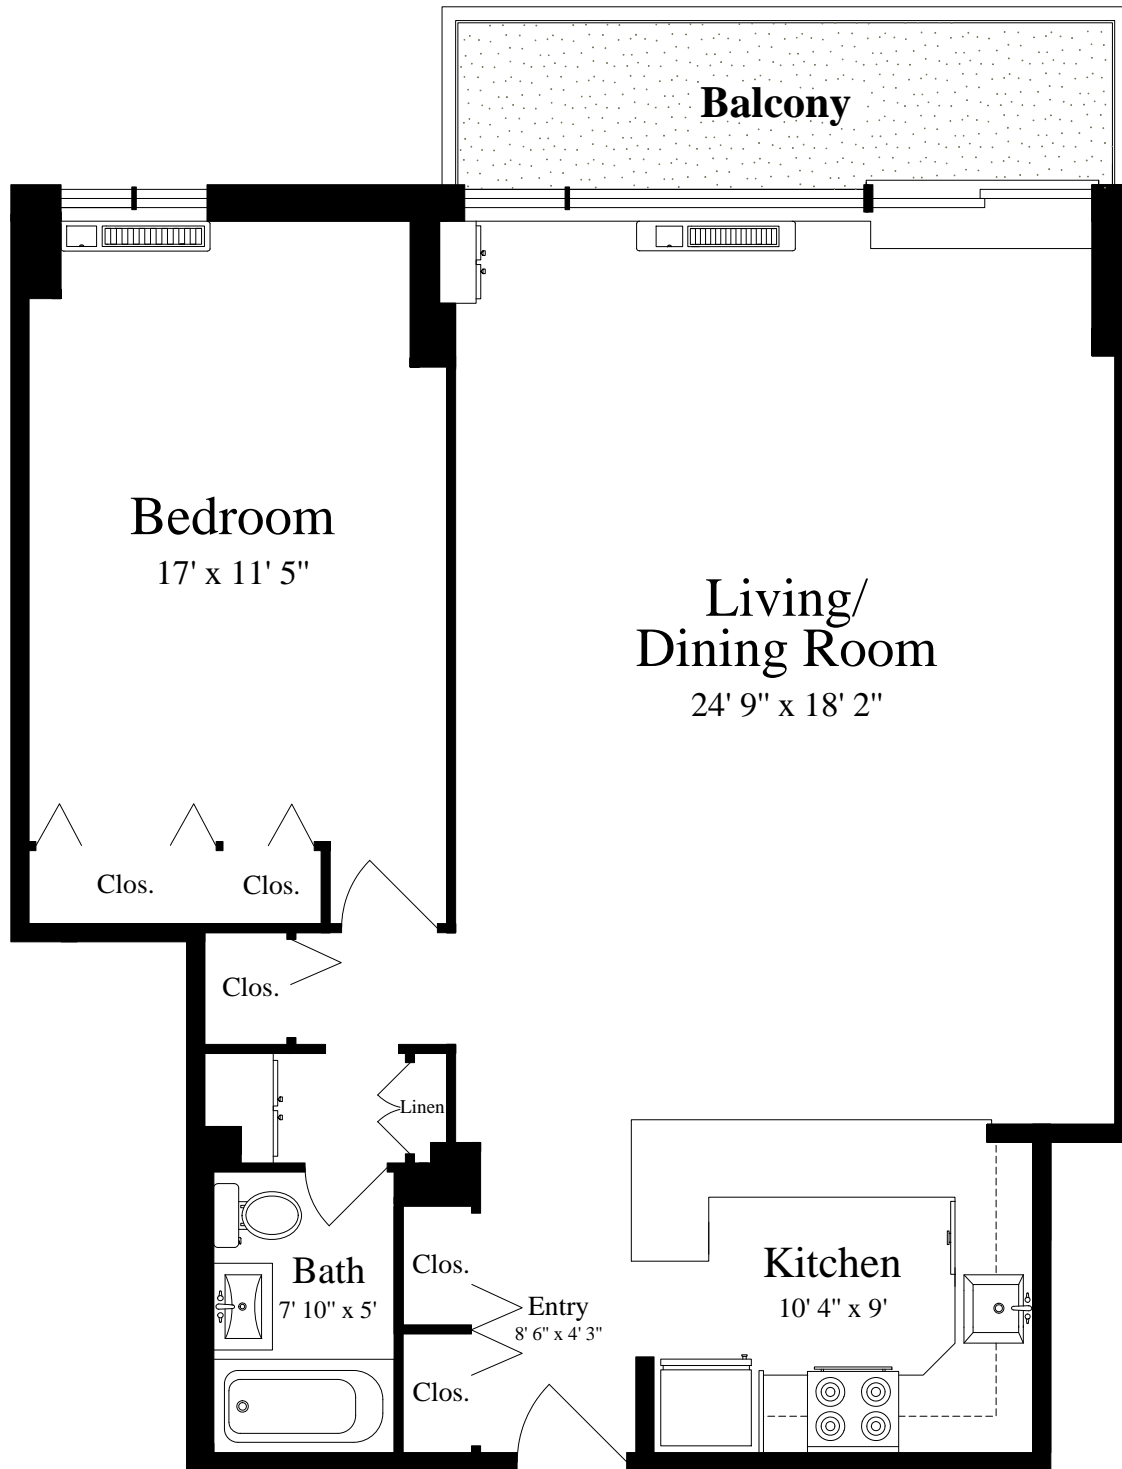

**45 Longwood Avenue #706**  
**Brookline, Massachusetts 02446**

**SEVENTH FLOOR**  
(ceiling = 8')

The details and specifications of these floor plans are approximations only. No warranties are made as to their accuracy. For more information visit us at [www.designsbyjohnclark.com](http://www.designsbyjohnclark.com)  
© 2019 Designs by John Clark, All Rights Reserved