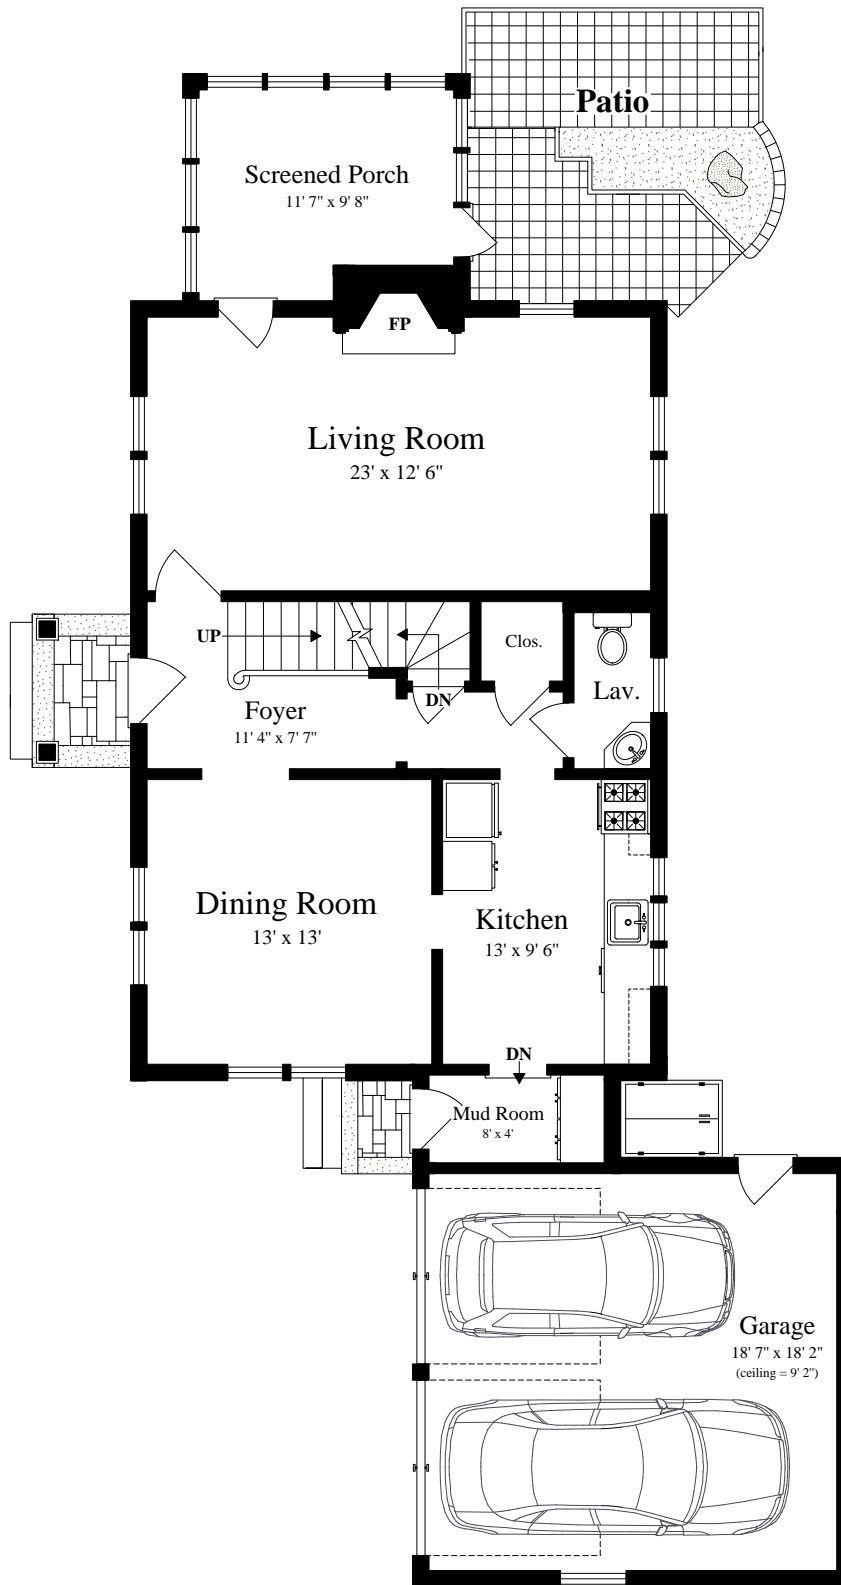

**23 Leewood Road**  
Newton, Massachusetts 02461

**FIRST FLOOR**  
(ceiling = 7' 9")

The details and specifications of these floor plans are approximations only. No warranties are made as to their accuracy. For more information visit us at [www.designsbyjohnclark.com](http://www.designsbyjohnclark.com)  
© 2019 Designs by John Clark, All Rights Reserved

**23 Leewood Road**  
 Newton, Massachusetts 02461

The details and specifications of these floor plans are approximations only. No warranties are made as to their accuracy. For more information visit us at [www.designsbyjohnclark.com](http://www.designsbyjohnclark.com)  
 © 2019 Designs by John Clark, All Rights Reserved