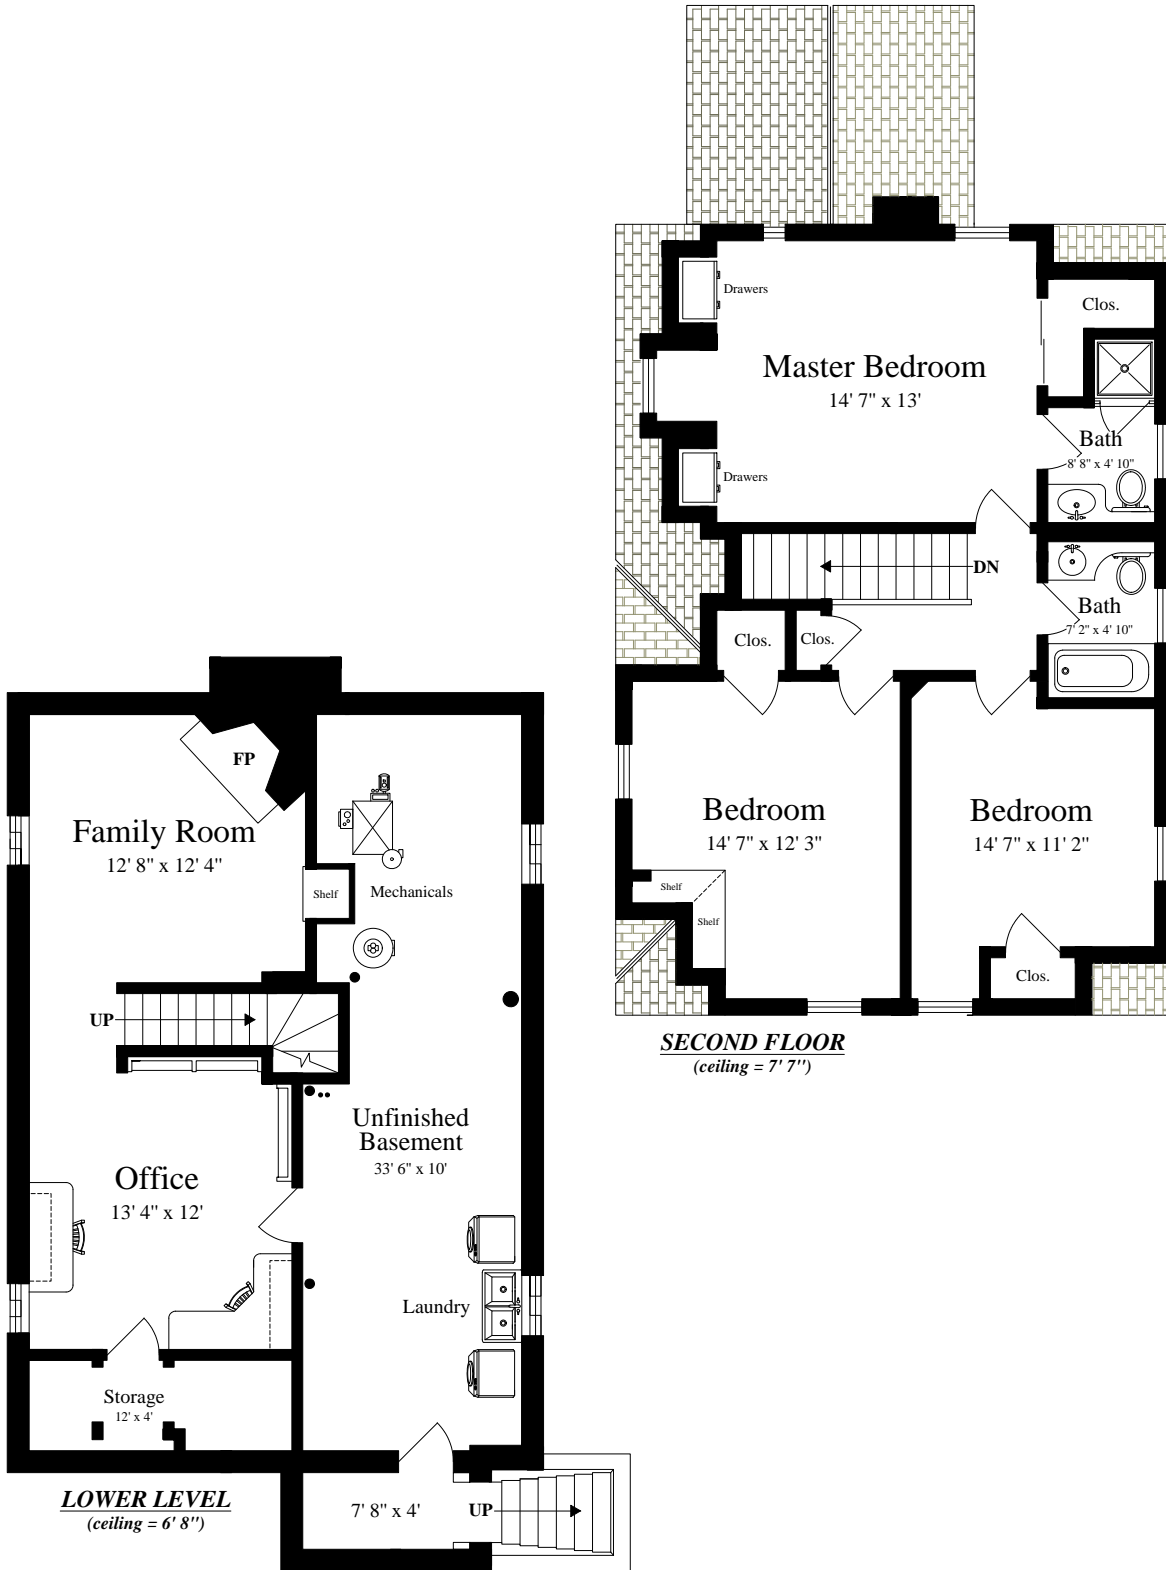

**23 Leewood Road**  
Newton, Massachusetts 02461

**FIRST FLOOR**  
(ceiling = 7' 9")

The details and specifications of these floor plans are approximations only. No warranties are made as to their accuracy. For more information visit us at [www.designsbyjohnclark.com](http://www.designsbyjohnclark.com)  
© 2019 Designs by John Clark, All Rights Reserved

**23 Leewood Road**  
 Newton, Massachusetts 02461

The details and specifications of these floor plans are approximations only. No warranties are made as to their accuracy. For more information visit us at [www.designsbyjohnclark.com](http://www.designsbyjohnclark.com)  
 © 2019 Designs by John Clark, All Rights Reserved