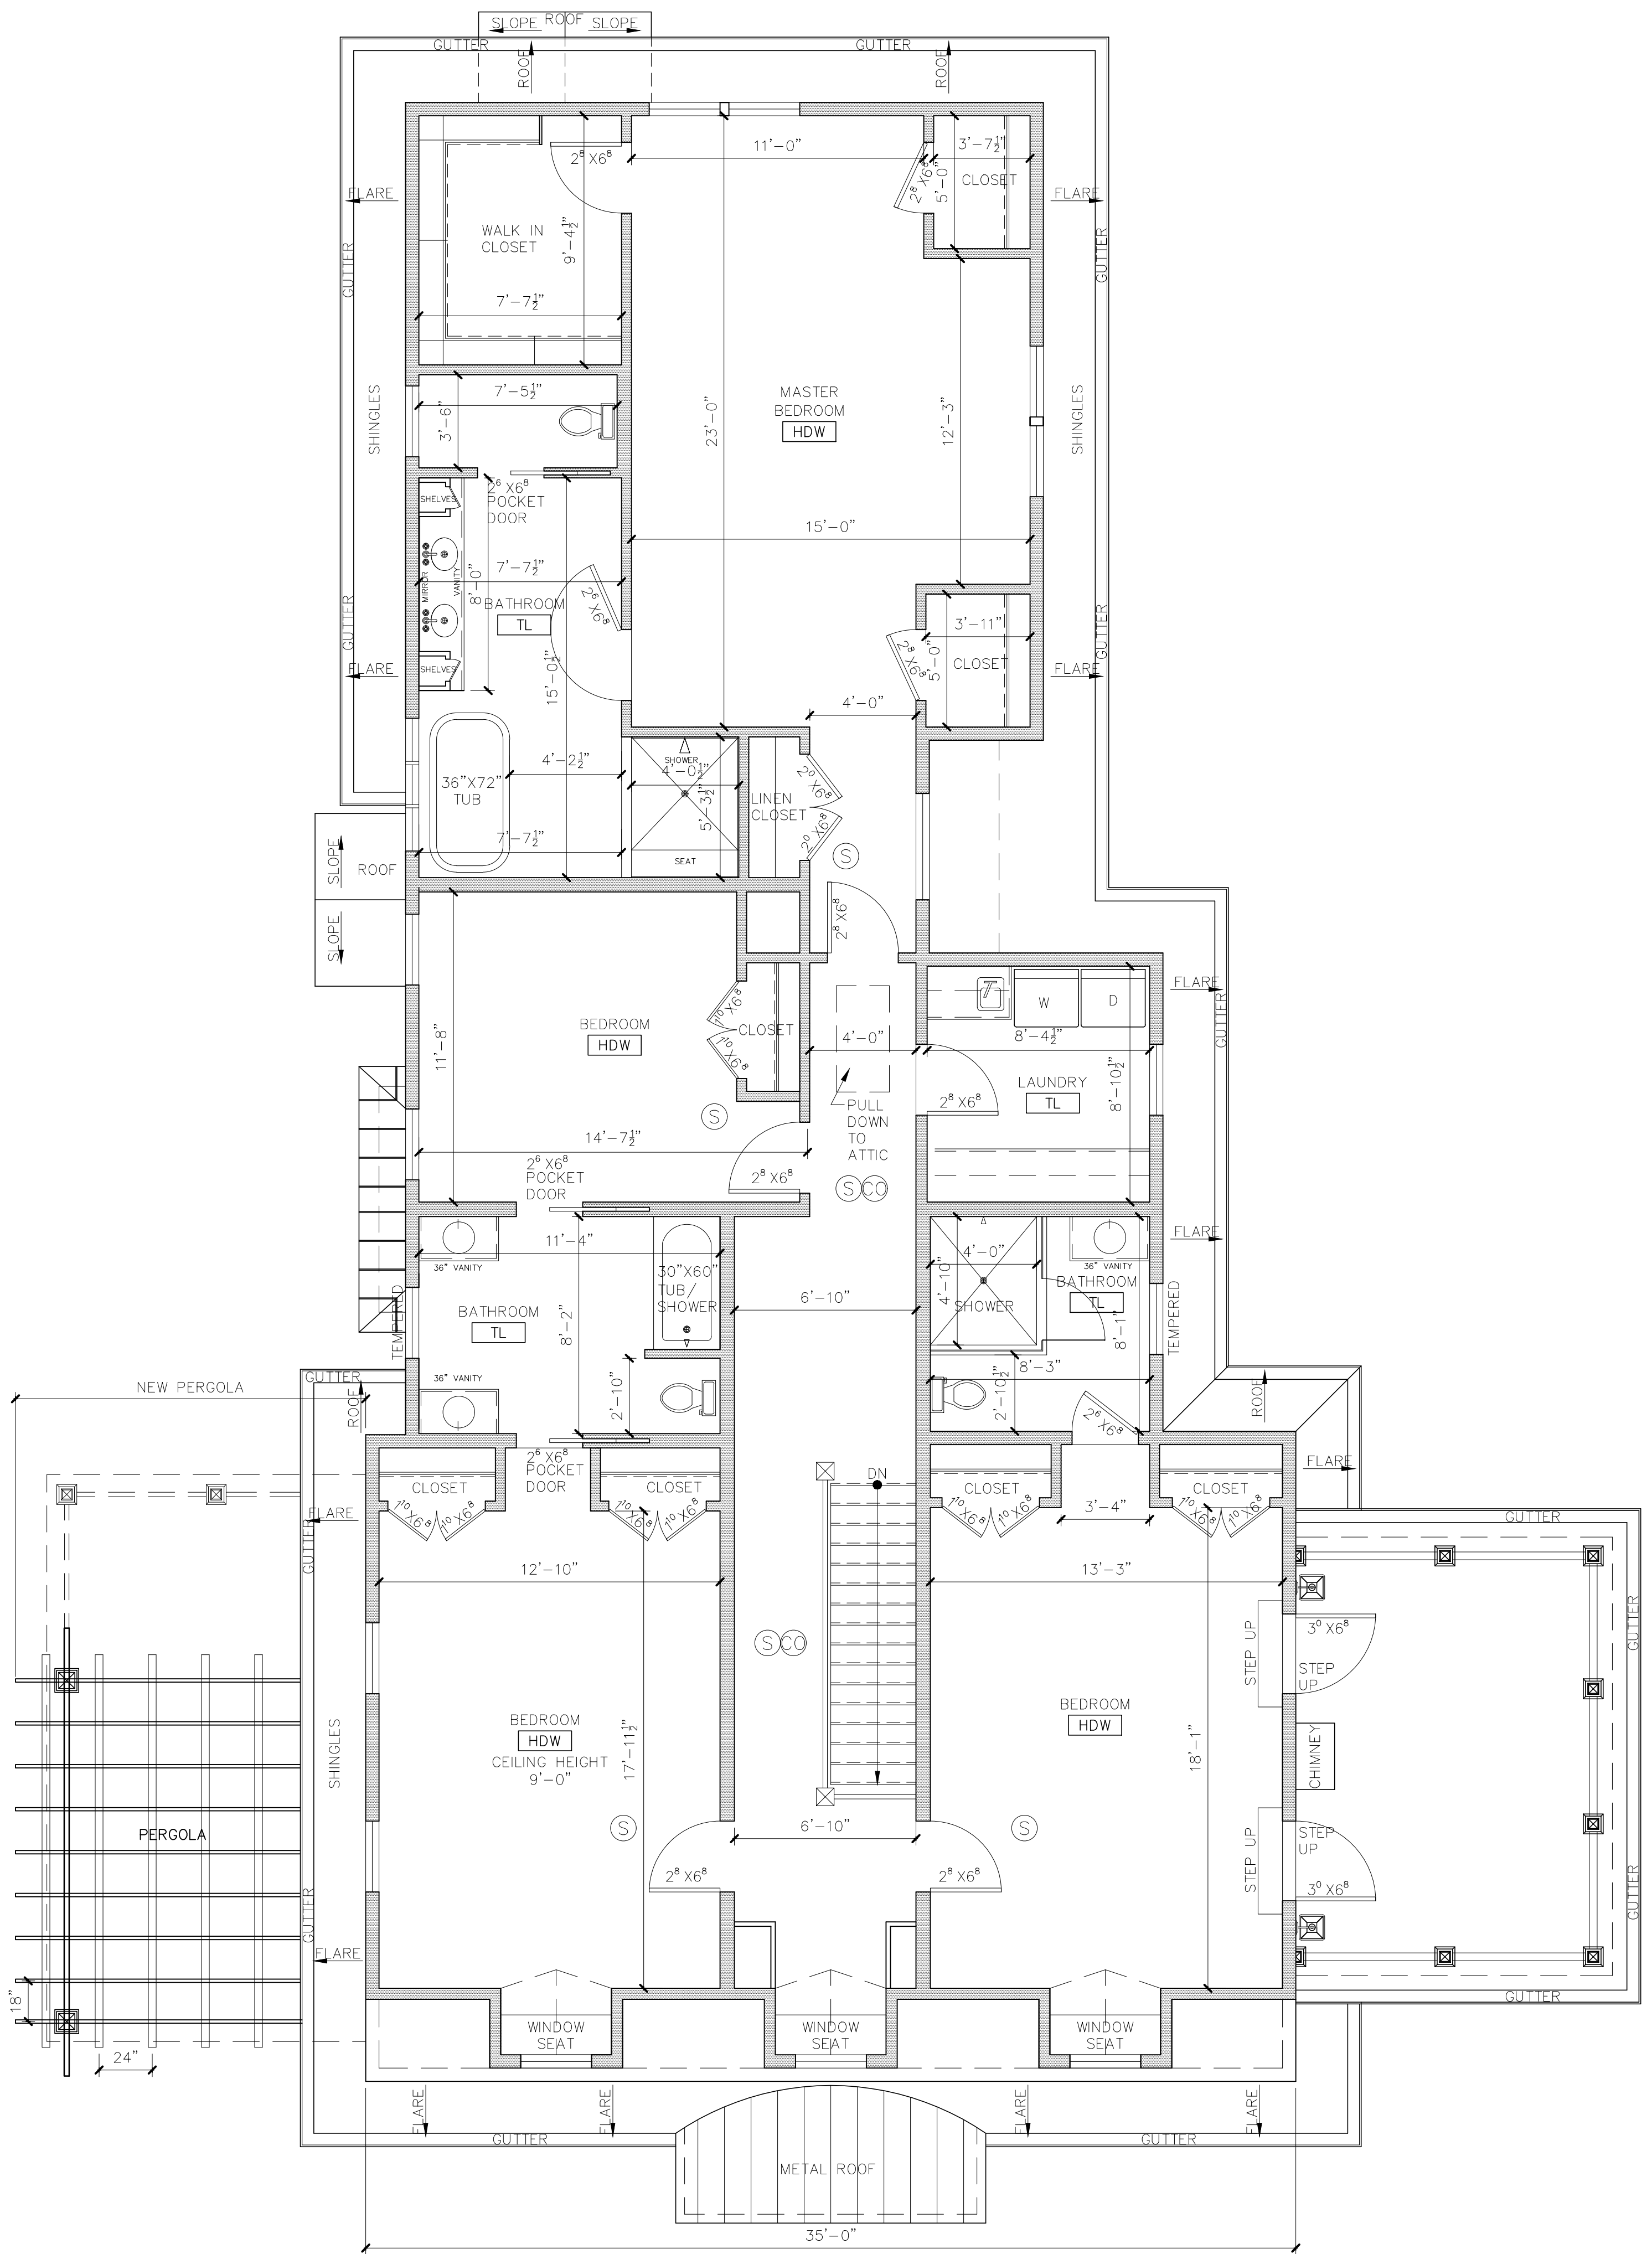

FIRST FLOOR PLAN
 SCALE 3/16"=1'-0"
 FIRST FLOOR= 2272 SQ.FT.

SECOND FLOOR PLAN
 SCALE 3/16"=1'-0"
 SECOND FLOOR= 2012 SQ.FT.

BASEMENT FLOOR PLAN
 SCALE 1/4"=1'-0"
 BASEMENT FLOOR= 1750 SQ.FT.