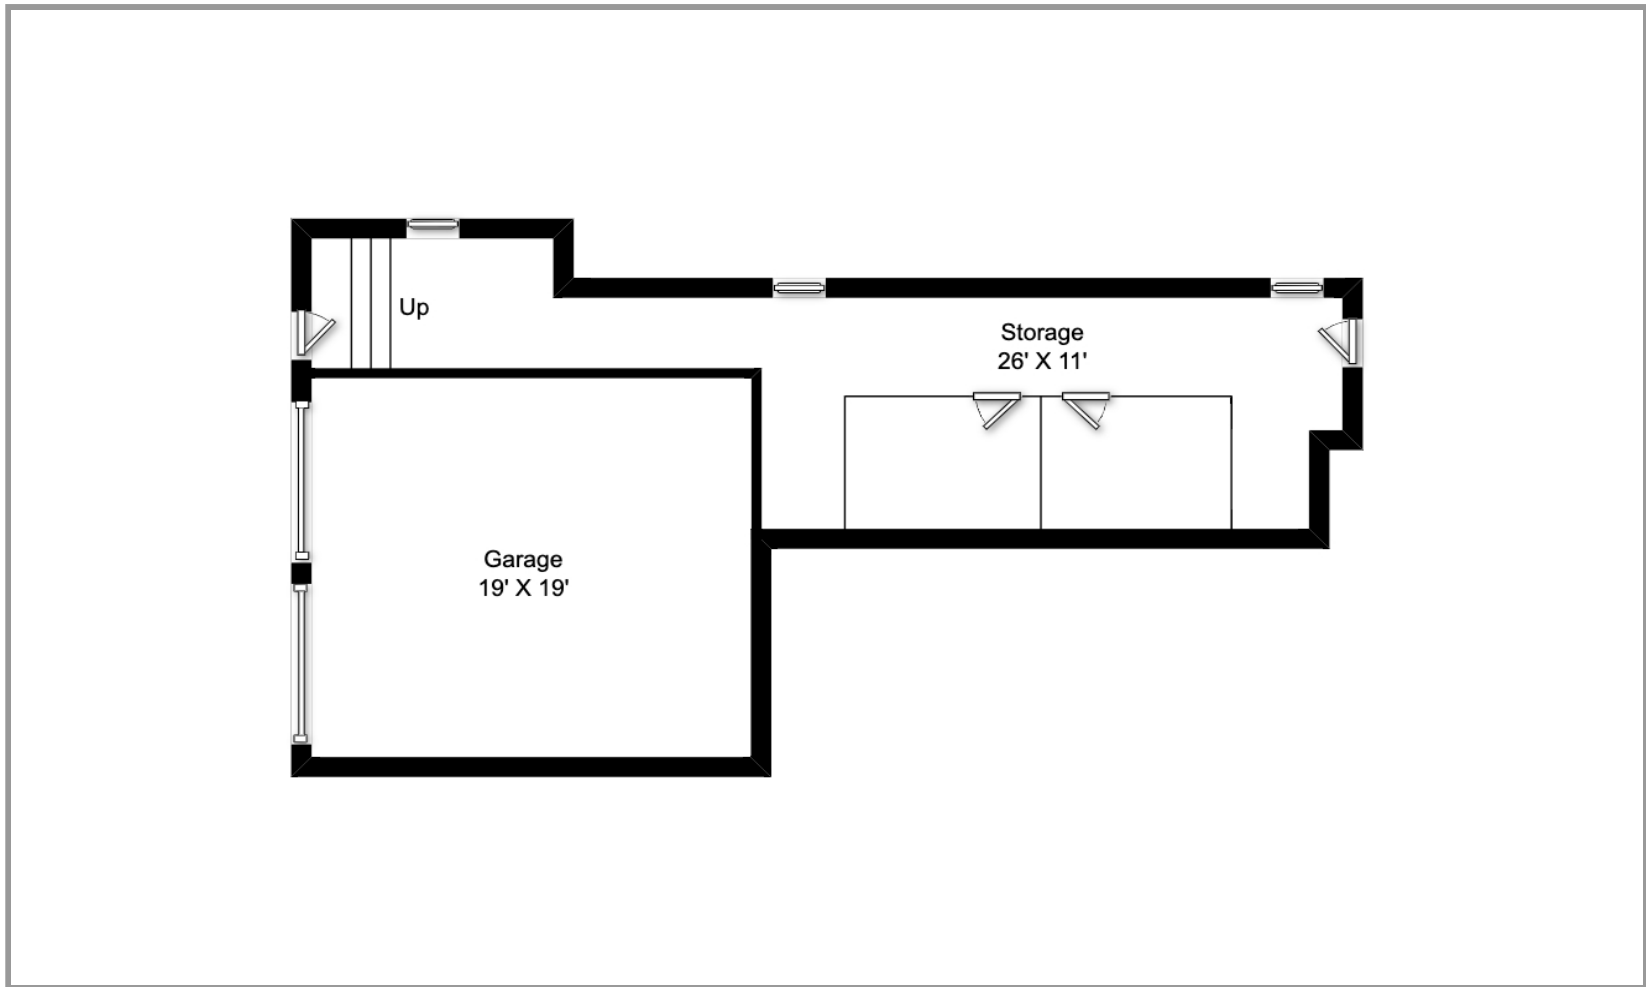

130 Lancaster Terrace Unit 1 Garage and Storage

Powered by 2020 Iovvia