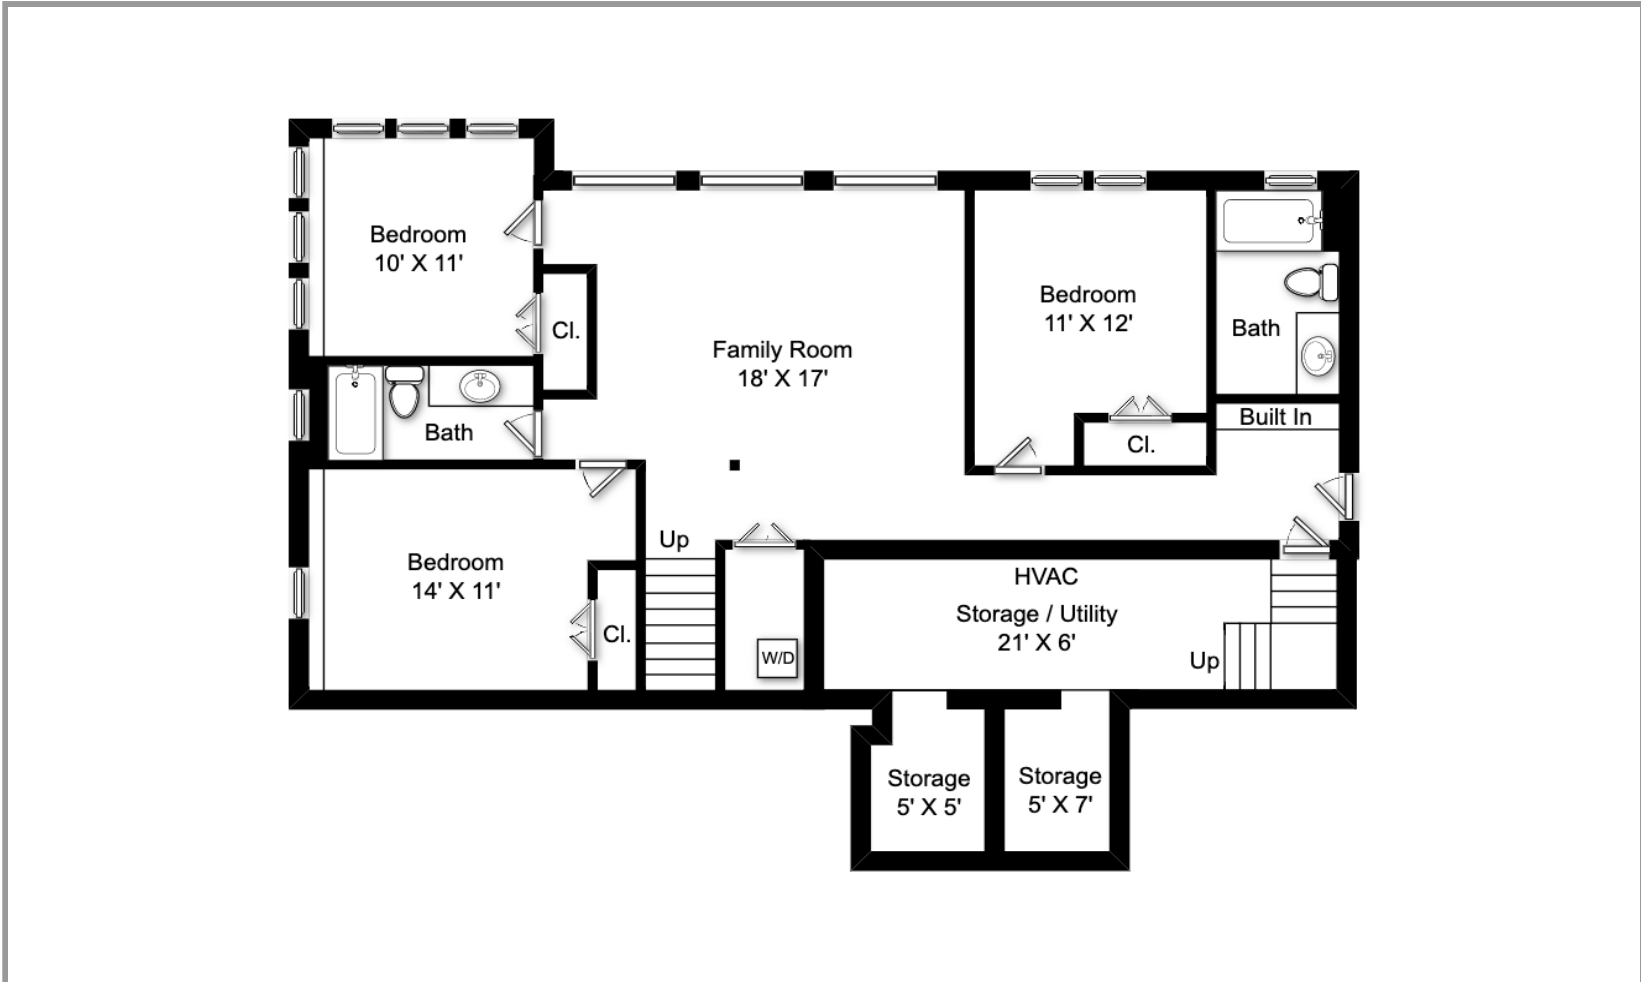

130 Lancaster Terrace Unit 1 First Floor

0 01 02 03 R

Powered by 2020 Ioviva