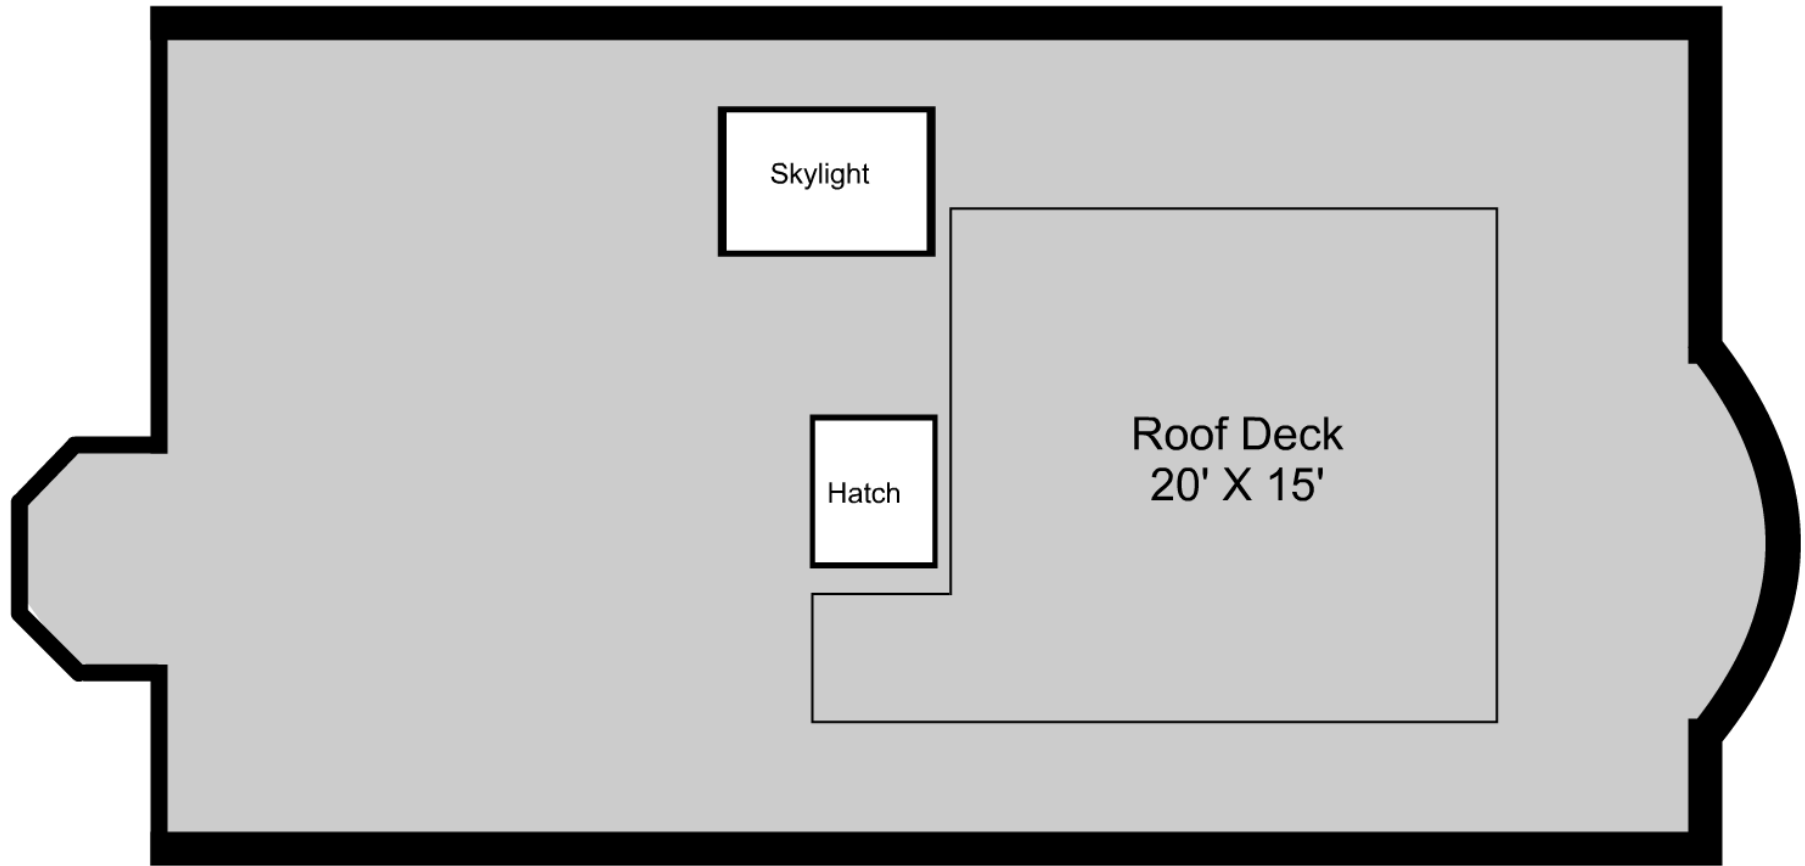

## 20080807M1 / Upper Level

Listing no. 20080807M1

For visual purposes only. Dimensions are estimates and are not guaranteed.

3/16" = 1'-0"  
— = 12"

## 20080807M1 / Roof Deck Level

Listing no. 20080807M1

For visual purposes only. Dimensions are estimates and are not guaranteed.

Ceiling Height: 10'

3/16" = 1'-0"

— = 12"