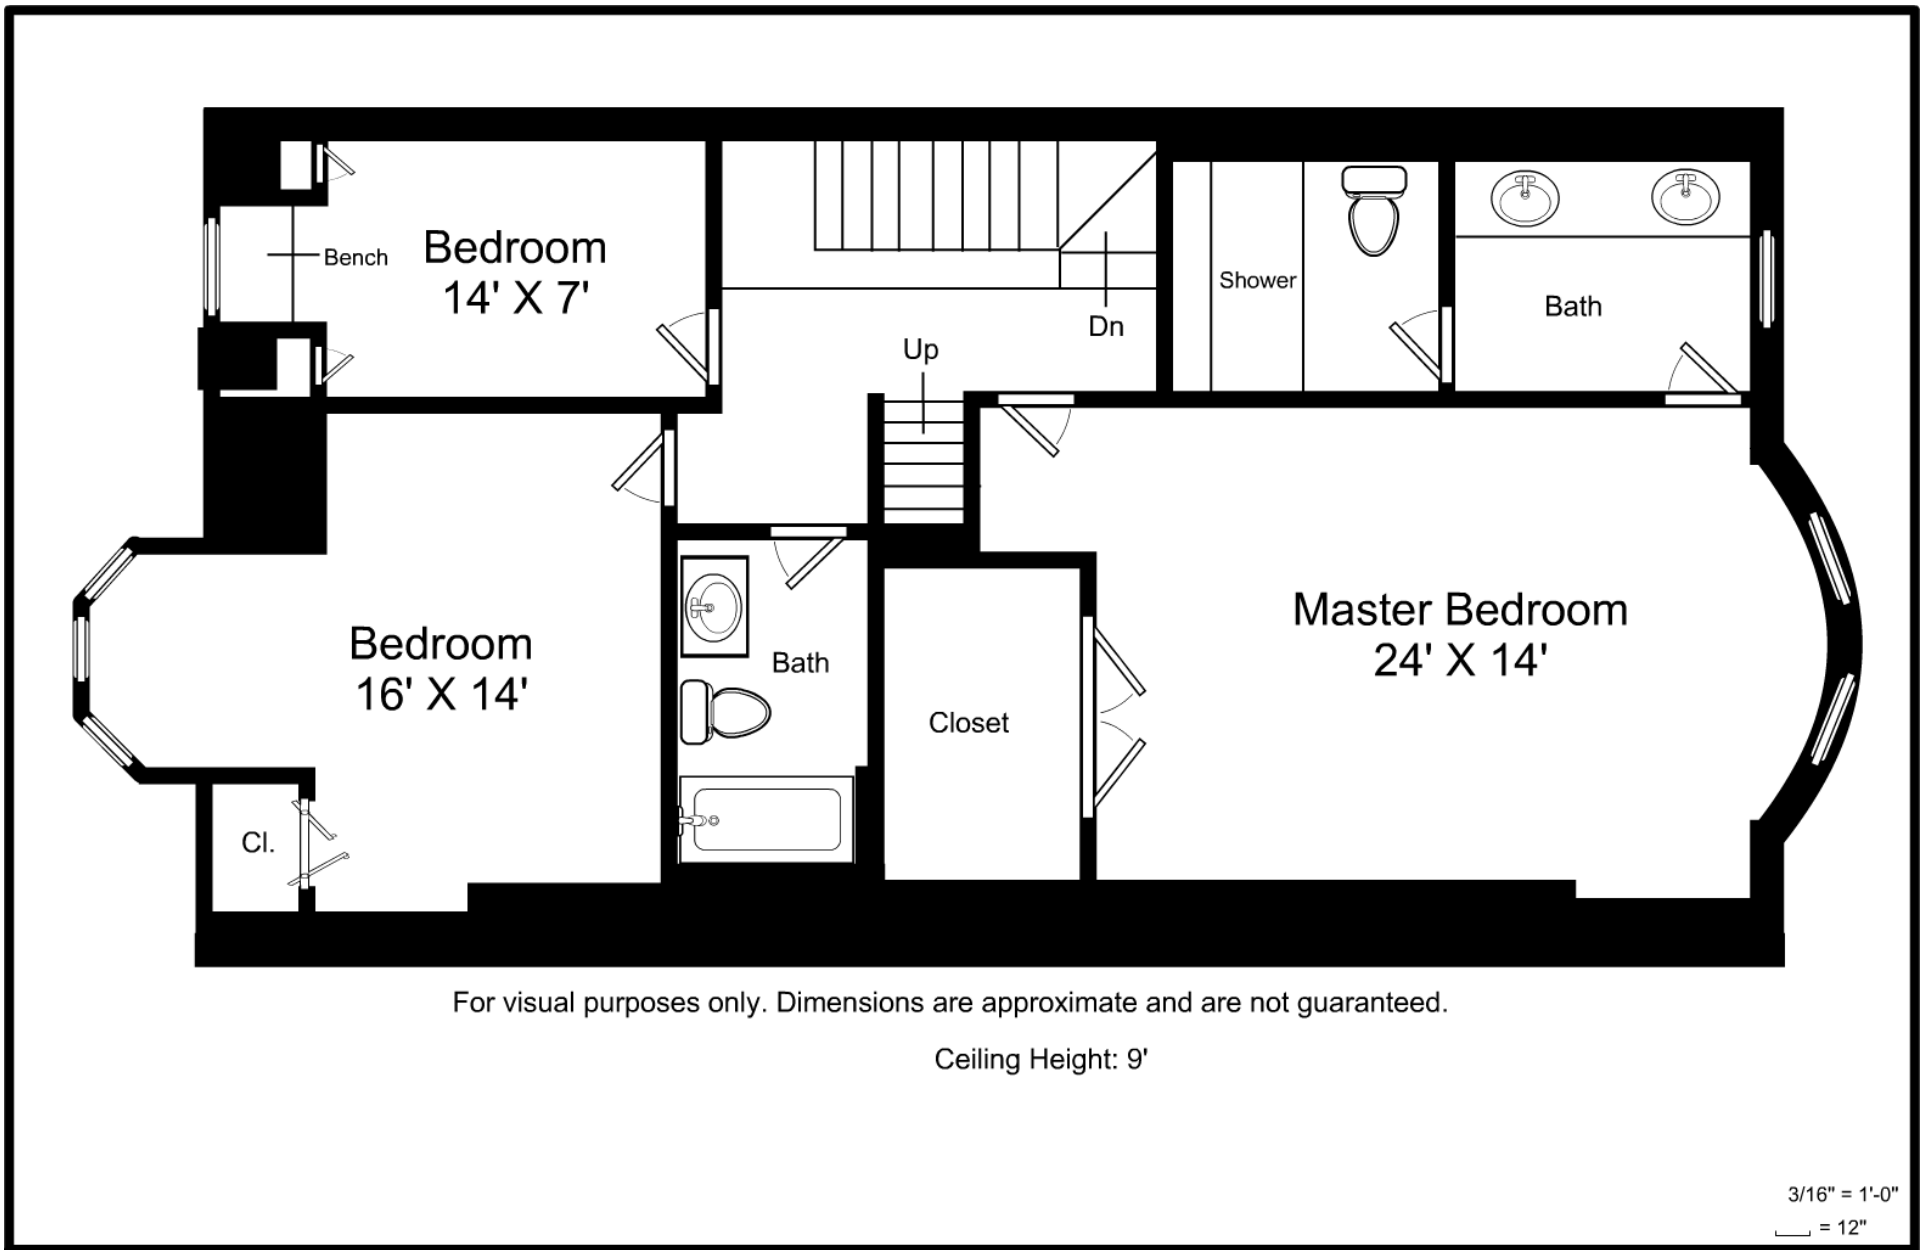

## 20080807M1 / Lower Level

Listing no. 20080807M1

## 20080807M1 / Upper Level

Listing no. 20080807M1

For visual purposes only. Dimensions are estimates and are not guaranteed.

3/16" = 1'-0"  
— = 12"

## 20080807M1 / Roof Deck Level

Listing no. 20080807M1

For visual purposes only. Dimensions are estimates and are not guaranteed.

Ceiling Height: 10'

3/16" = 1'-0"

— = 12"