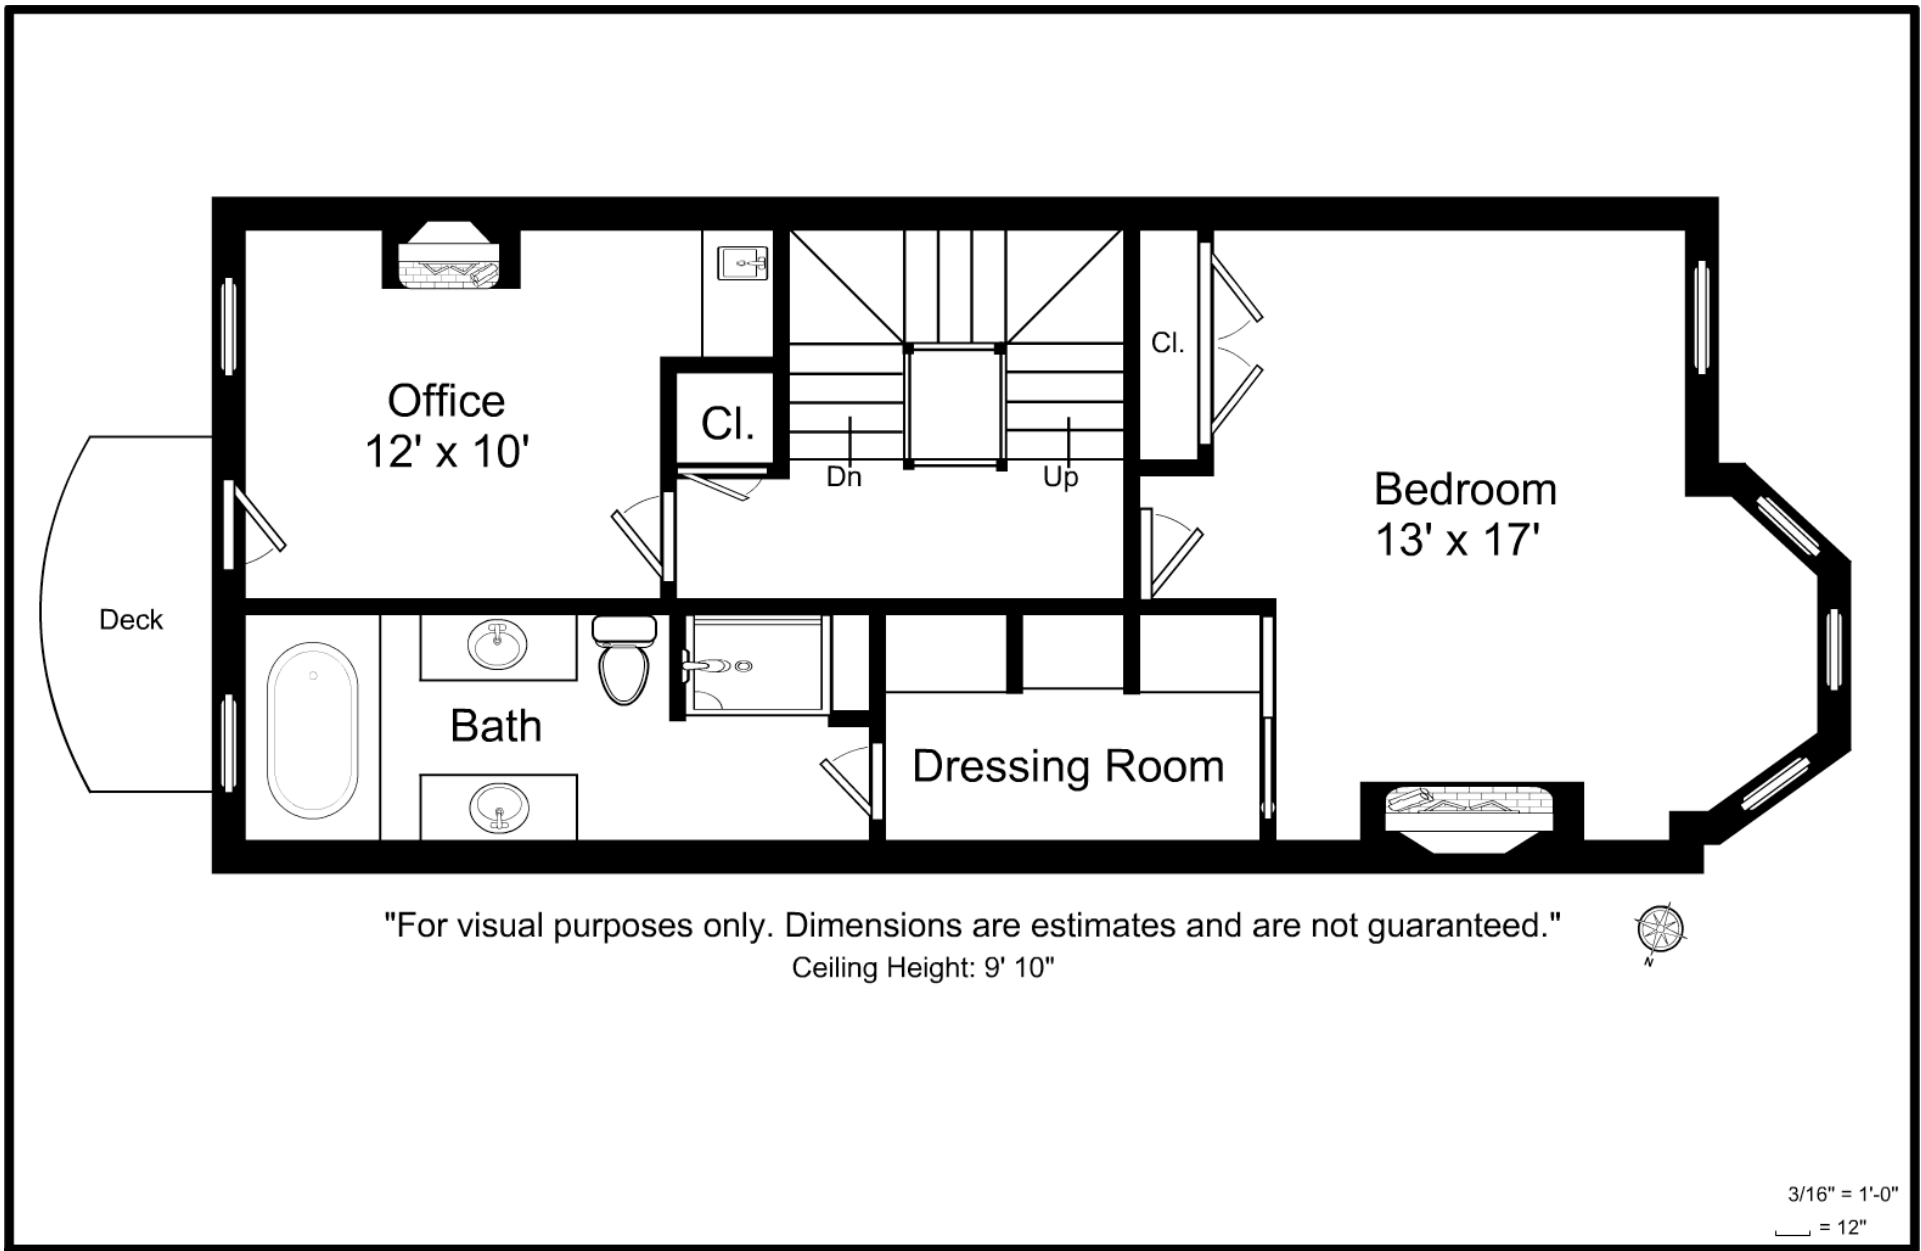

**20090403B2 / Ground Level**

Listing no. 20090403B2

**20090403B2 / First Floor**

Listing no. 20090403B2

**20090403B2 / Second Floor**

Listing no. 20090403B2

"For visual purposes only. Dimensions are estimates and are not guaranteed."

Ceiling Height: 9' 10"

3/16" = 1'-0"  
 — = 12"

## 20090403B2 / Third Floor

Listing no. 20090403B2