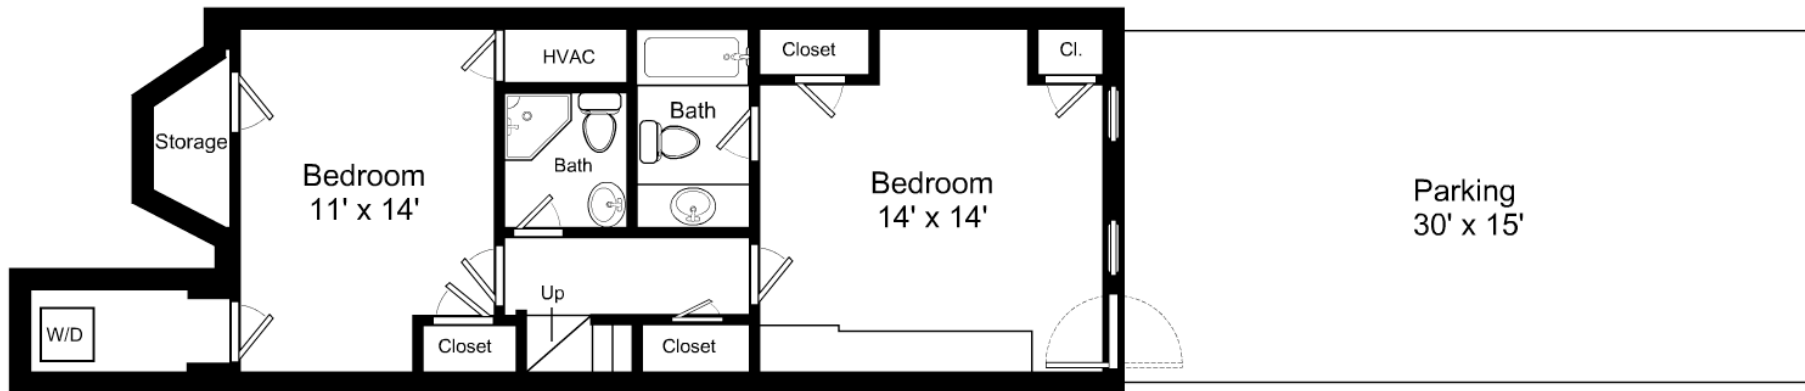

# 14 Wellington Street No. 1 / First Floor

Listing no. 20090528B2

powered by Icovia®

"Artistic rendering for visual purposes only. Dimensions are estimates and are not guaranteed."  
 Ceiling Height: 8'

1/8" = 1'-0"  
 L = 12"

## 14 Wellington Street No. 1 / Garden Level

Listing no. 20090528B2

powered by Icovia®