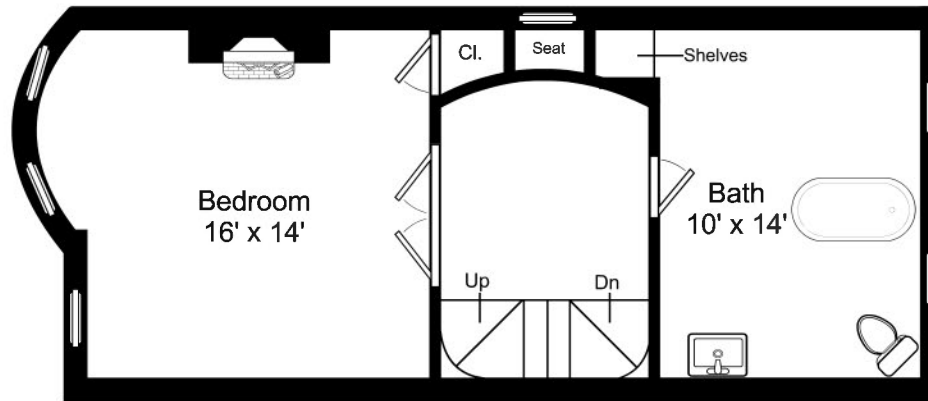

Artistic rendering for visual purposes only. Dimensions are estimates and are not guaranteed.
Ceiling Height: 9'

1/8" = 1'-0"
 = 12"

68 Montgomery Street / First Floor

Listing no. 20130604T2

Artistic rendering for visual purposes only. Dimensions are estimates and are not guaranteed.
Ceiling Height: 10'-1"

1/8" = 1'-0"
└ = 12"

68 Montgomery Street / Second Floor

Listing no. 20130604T2

Artistic rendering for visual purposes only. Dimensions are estimates and are not guaranteed.
Ceiling Height: 8'-7"

1/8" = 1'-0"

┌ = 12"

68 Montgomery Street / Third Floor

Listing no. 20130604T2

Artistic rendering for visual purposes only. Dimensions are estimates and are not guaranteed.
 Ceiling Height: 8'-5"

1/8" = 1'-0"
 L = 12"

68 Montgomery Street / Fourth Floor

Listing no. 20130604T2

Artistic rendering for visual purposes only. Dimensions are estimates and are not guaranteed.

Ceiling Height: 7'-10"

1/8" = 1'-0"

┌ = 12"

68 Montgomery Street / Lower Level