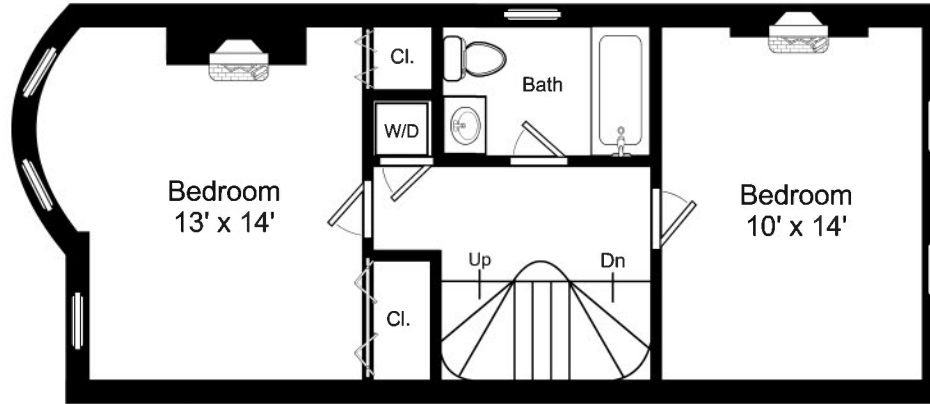

Artistic rendering for visual purposes only. Dimensions are estimates and are not guaranteed.
Ceiling Height: 9'

1/8" = 1'-0"
 = 12"

68 Montgomery Street / First Floor

Listing no. 20130604T2

Artistic rendering for visual purposes only. Dimensions are estimates and are not guaranteed.
Ceiling Height: 10'-1"

1/8" = 1'-0"
└ = 12"

68 Montgomery Street / Second Floor

Listing no. 20130604T2

Artistic rendering for visual purposes only. Dimensions are estimates and are not guaranteed.
Ceiling Height: 8'-7"

1/8" = 1'-0"

┌ = 12"

68 Montgomery Street / Third Floor

Listing no. 20130604T2

Artistic rendering for visual purposes only. Dimensions are estimates and are not guaranteed.
 Ceiling Height: 8'-5"

1/8" = 1'-0"
 L = 12"

68 Montgomery Street / Fourth Floor

Listing no. 20130604T2

Artistic rendering for visual purposes only. Dimensions are estimates and are not guaranteed.

Ceiling Height: 7'-10"

1/8" = 1'-0"

┌ = 12"

68 Montgomery Street / Lower Level