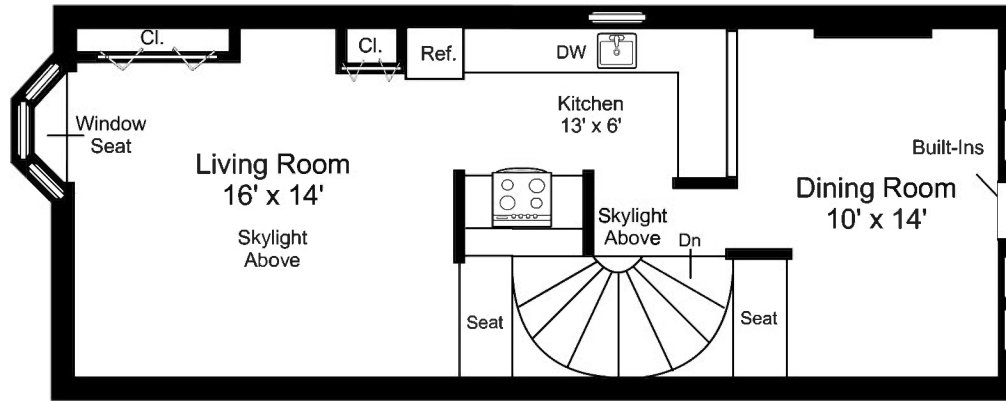

Artistic rendering for visual purposes only. Dimensions are estimates and are not guaranteed.
Ceiling Height: 9'

1/8" = 1'-0"
 = 12"

68 Montgomery Street / First Floor

Listing no. 20130604T2

Artistic rendering for visual purposes only. Dimensions are estimates and are not guaranteed.
Ceiling Height: 10'-1"

1/8" = 1'-0"
└ = 12"

68 Montgomery Street / Second Floor

Listing no. 20130604T2

Artistic rendering for visual purposes only. Dimensions are estimates and are not guaranteed.
Ceiling Height: 8'-7"

1/8" = 1'-0"

┌ = 12"

68 Montgomery Street / Third Floor

Listing no. 20130604T2

Artistic rendering for visual purposes only. Dimensions are estimates and are not guaranteed.
 Ceiling Height: 8'-5"

1/8" = 1'-0"
 L = 12"

68 Montgomery Street / Fourth Floor

Listing no. 20130604T2

Artistic rendering for visual purposes only. Dimensions are estimates and are not guaranteed.

Ceiling Height: 7'-10"

1/8" = 1'-0"

┌ = 12"

68 Montgomery Street / Lower Level