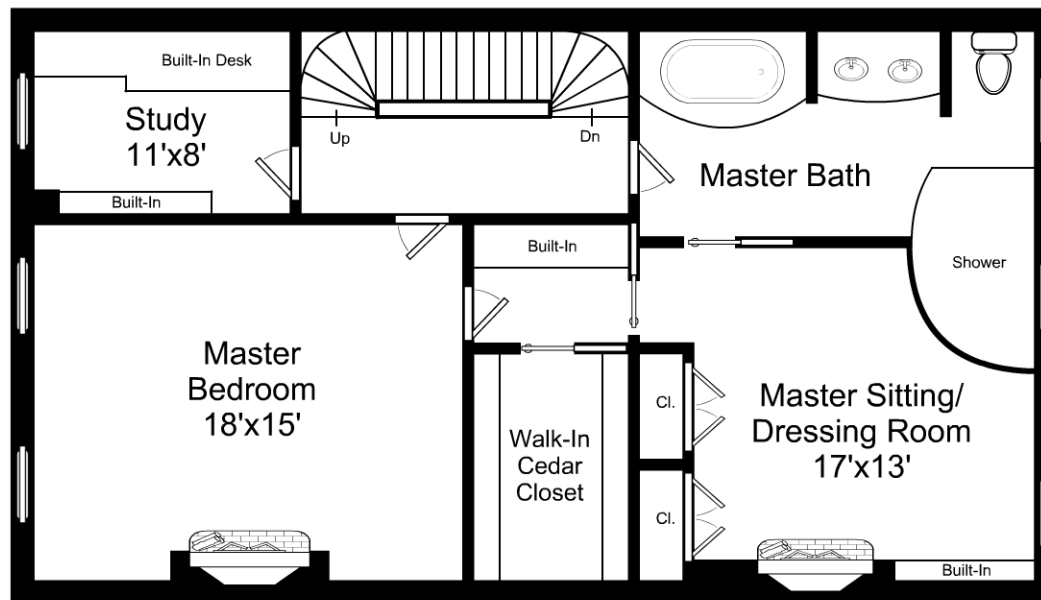

This is an artistic rendering, not a technical drawing. Dimensions are estimates and are not guaranteed. May not be to exact scale.  
 Ceiling Height 11'6"

1/8" = 1'-0"

└ = 12"

## 17 Union Park / Parlor Level

Listing no. 20121105X2

This is an artistic rendering, not a technical drawing. Dimensions are estimates and are not guaranteed. May not be to exact scale.  
Ceiling Height 10'4"

1/8" = 1'-0"  
 L = 12"