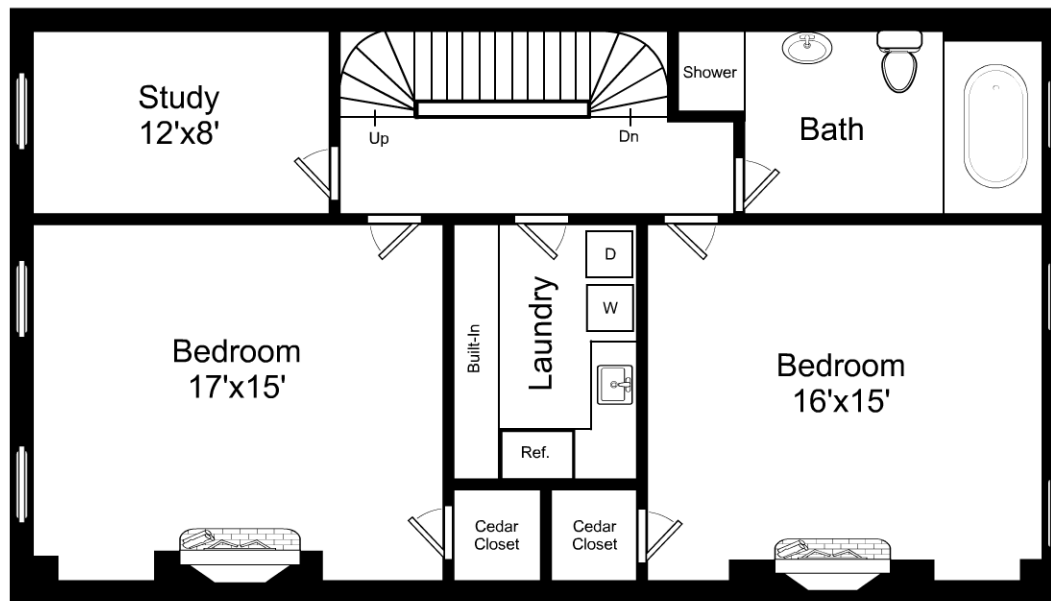

This is an artistic rendering, not a technical drawing. Dimensions are estimates and are not guaranteed. May not be to exact scale.  
 Ceiling Height 11'6"

1/8" = 1'-0"

└ = 12"

## 17 Union Park / Parlor Level

Listing no. 20121105X2

This is an artistic rendering, not a technical drawing. Dimensions are estimates and are not guaranteed. May not be to exact scale.  
Ceiling Height 10'4"

1/8" = 1'-0"

└ = 12"

## 17 Union Park / Second Level

Listing no. 20121105X2

This is an artistic rendering, not a technical drawing. Dimensions are estimates and are not guaranteed. May not be to exact scale.  
 Ceiling Height 9'4"