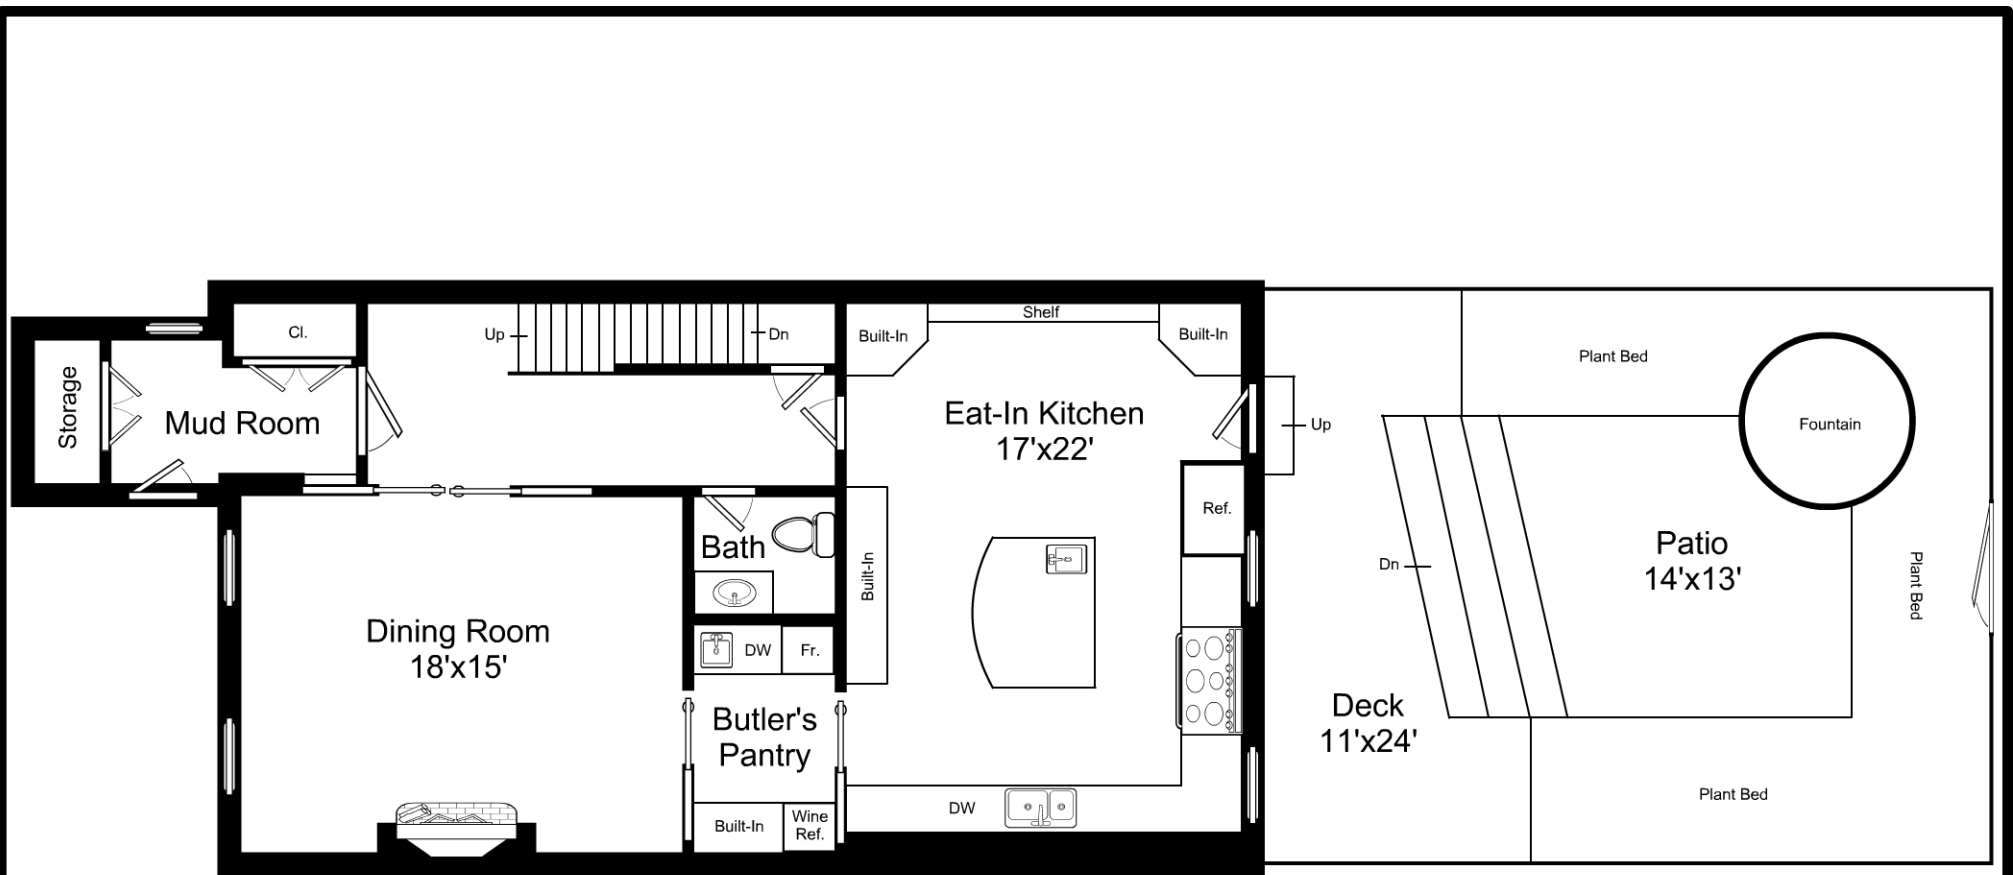

1/8" = 1'-0"  
 L = 12"

## 17 Union Park / Third Level

Listing no. 20121105X2

This is an artistic rendering, not a technical drawing. Dimensions are estimates and are not guaranteed. May not be to exact scale.  
 Ceiling Height 13'

## 17 Union Park / Fourth Level

Listing no. 20121105X2

This is an artistic rendering, not a technical drawing. Dimensions are estimates and are not guaranteed. May not be to exact scale.  
 Ceiling Height 9'5"