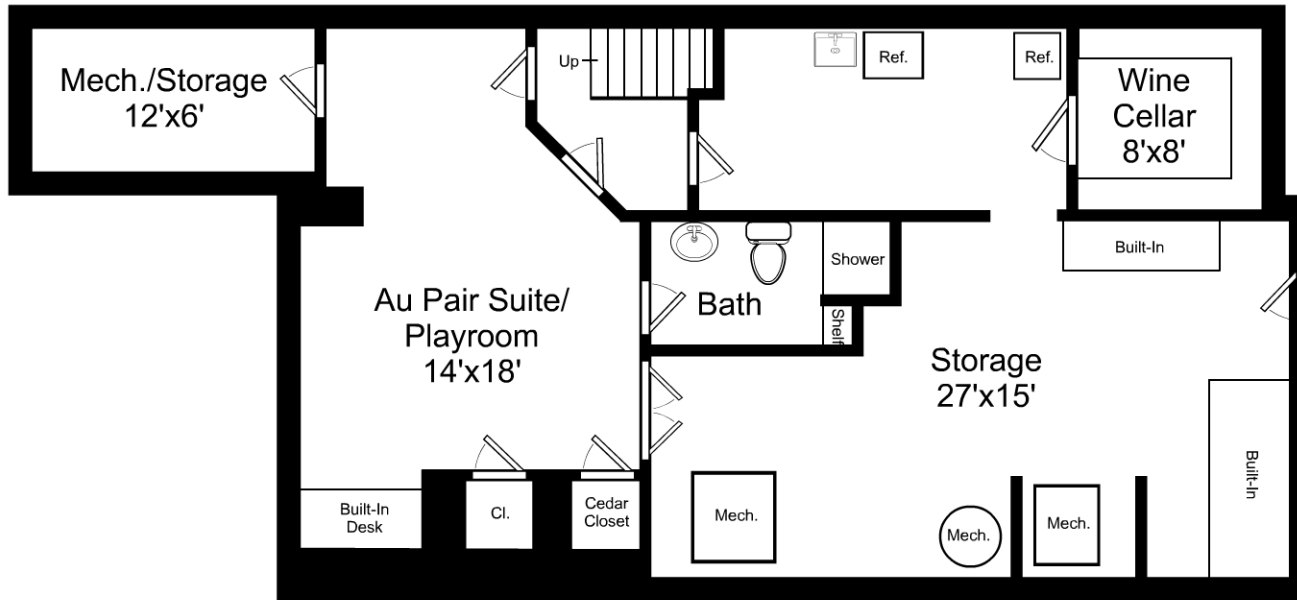

1/8" = 1'-0"  
 L = 12"

## 17 Union Park / Fourth Level

Listing no. 20121105X2

This is an artistic rendering, not a technical drawing. Dimensions are estimates and are not guaranteed. May not be to exact scale.  
 Ceiling Height 9'5"

## 17 Union Park / Street Level

Listing no. 20121105X2

This is an artistic rendering, not a technical drawing. Dimensions are estimates and are not guaranteed. May not be to exact scale.  
 Ceiling Height 6'6"