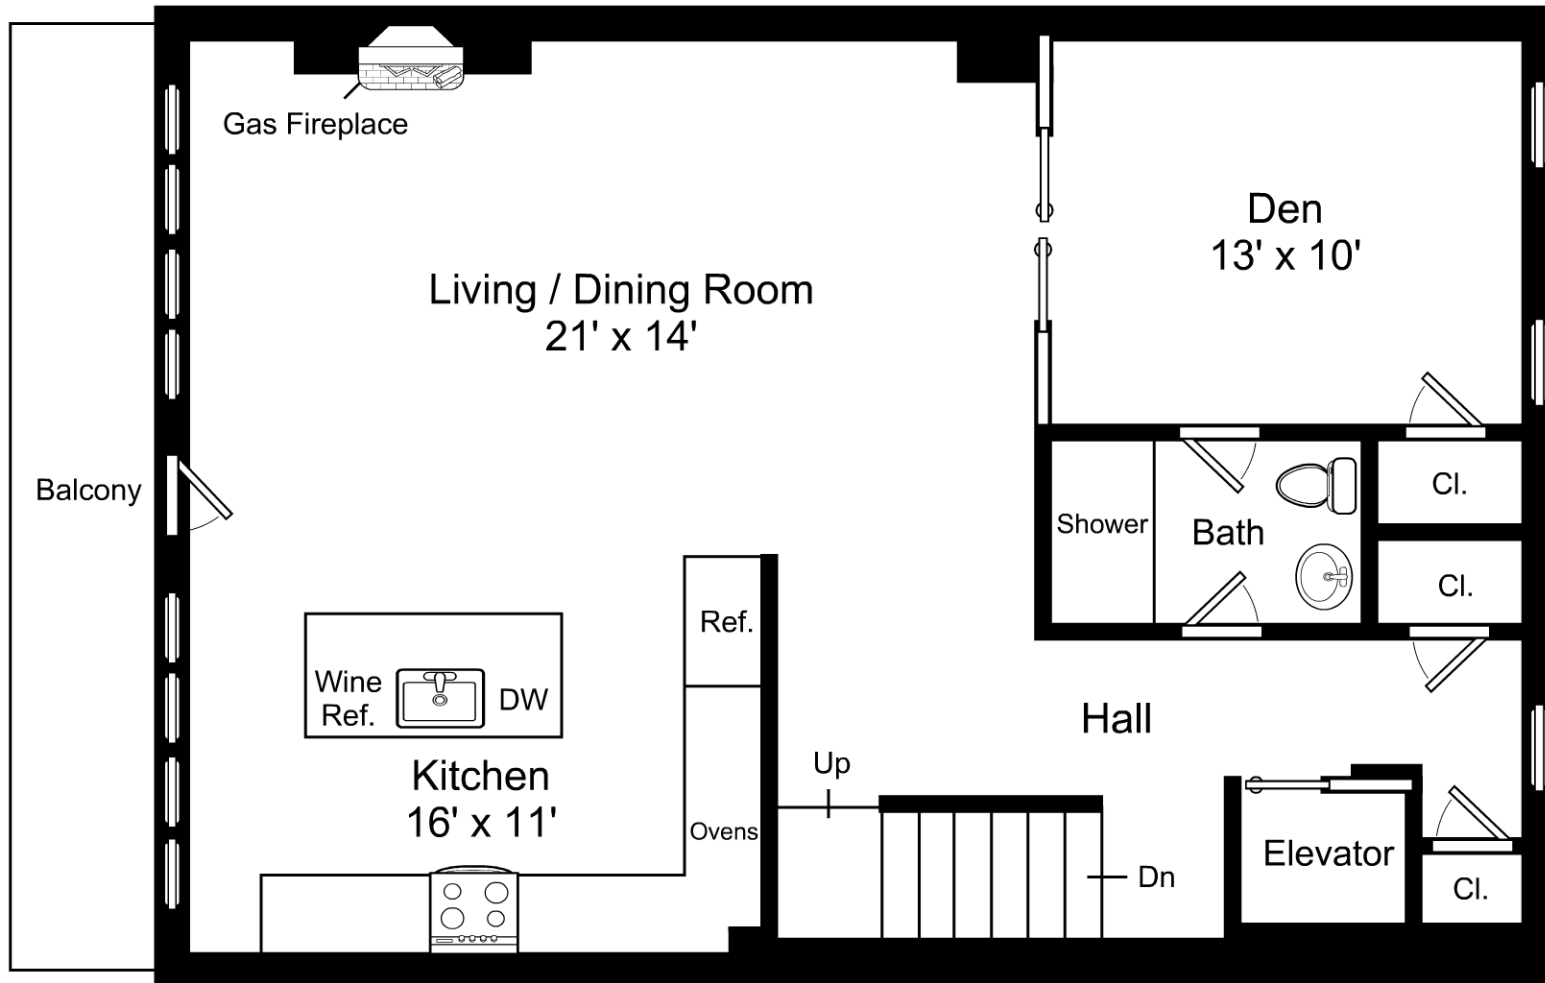

This is an artistic rendering, not a technical drawing. Dimensions are estimates and are not guaranteed. May not be to exact scale.

3/16" = 1'-0"
 ┌─── = 12"

73 Mount Vernon Street, Unit 4 / Fourth Floor

Listing no. 20170406S1

This is an artistic rendering, not a technical drawing. Dimensions are estimates and are not guaranteed. May not be to exact scale.

3/16" = 1'-0"
 ┌─── = 12"

73 Mount Vernon Street, Unit 4 / Fifth Floor

Listing no. 20170406S1

This is an artistic rendering, not a technical drawing. Dimensions are estimates and are not guaranteed. May not be to exact scale.

3/16" = 1'-0"
 ┌─── = 12"

73 Mount Vernon Street, Unit 4 / Roof Deck