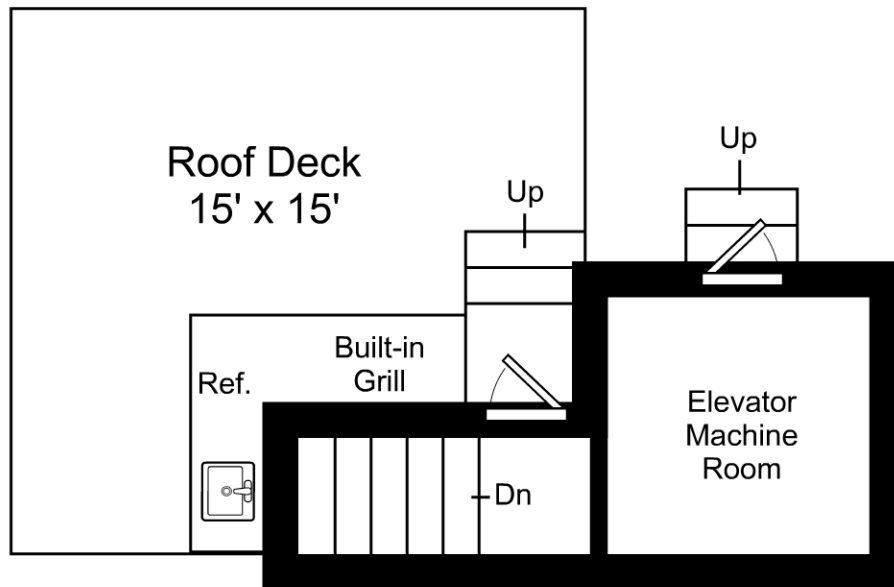

Listing no. 20170406S1

This is an artistic rendering, not a technical drawing. Dimensions are estimates and are not guaranteed. May not be to exact scale.

3/16" = 1'-0"
 ┌─── = 12"

73 Mount Vernon Street, Unit 4 / Fifth Floor

Listing no. 20170406S1

This is an artistic rendering, not a technical drawing. Dimensions are estimates and are not guaranteed. May not be to exact scale.

3/16" = 1'-0"
 ┌─── = 12"

73 Mount Vernon Street, Unit 4 / Roof Deck