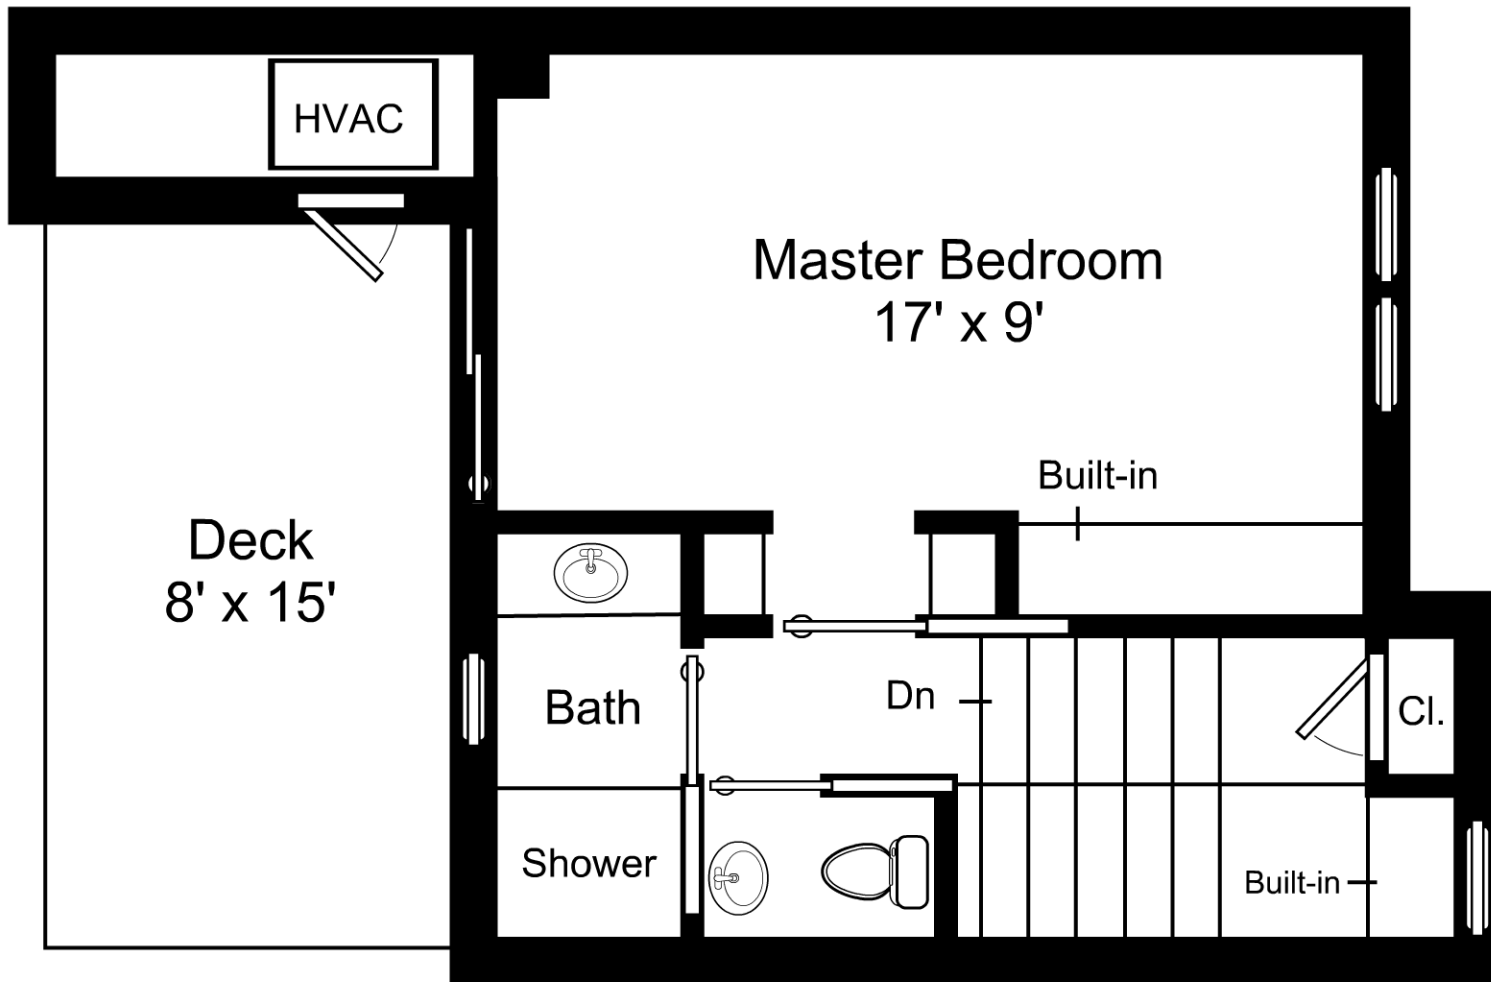

This is an artistic rendering, not a technical drawing. Dimensions are estimates and are not guaranteed. May not be to exact scale.

1/4" = 1'-0"
 = 12"

3 Dorchester Street, Unit 3G / Second Floor

Listing no. 20170926S1

This is an artistic rendering, not a technical drawing. Dimensions are estimates and are not guaranteed. May not be to exact scale.

1/4" = 1'-0"
 ┌───┐ = 12"

3 Dorchester Street, Unit 3G / Third Floor

Listing no. 20170926S1

This is an artistic rendering, not a technical drawing. Dimensions are estimates and are not guaranteed. May not be to exact scale.

1/4" = 1'-0"
 — = 12"

3 Dorchester Street, Unit 3G / Fourth Floor

Listing no. 20170926S1

This is an artistic rendering, not a technical drawing. Dimensions are estimates and are not guaranteed. May not be to exact scale.

1/4" = 1'-0"
— = 12"

3 Dorchester Street, Unit 3G / First Floor

Listing no. 20170926S1