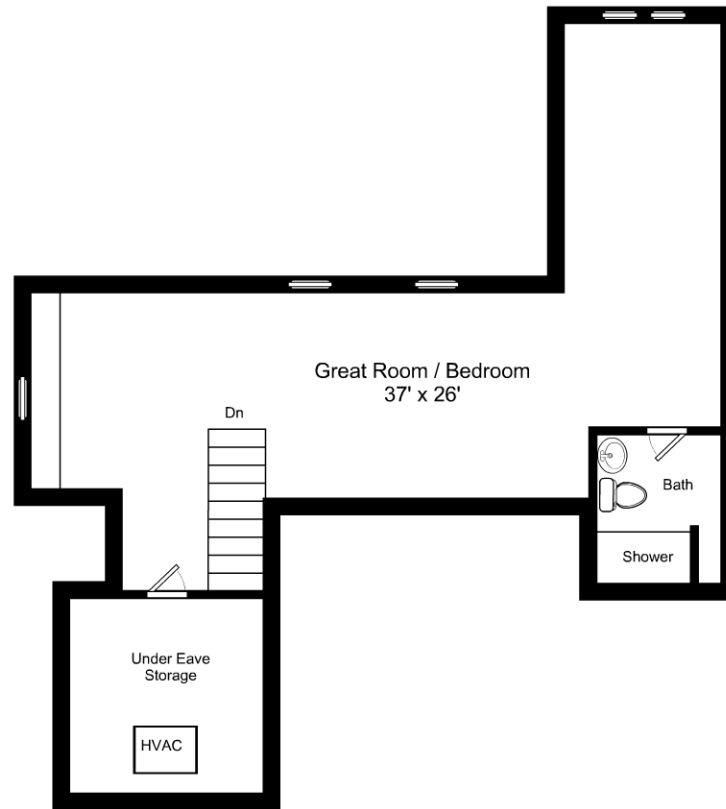

190 Lee Street / First Floor

Listing no. 20180305S1

This is an artistic rendering, not a technical drawing. Dimensions are estimates and are not guaranteed. May not be to exact scale.

3/32" = 1'-0"
 ┌ = 12"

190 Lee Street / Second Floor

Listing no. 20180305S1

This is an artistic rendering, not a technical drawing. Dimensions are estimates and are not guaranteed. May not be to exact scale.

3/32" = 1'-0"
└ = 12"

190 Lee Street / Third Floor

Listing no. 20180305S1

This is an artistic rendering, not a technical drawing. Dimensions are estimates and are not guaranteed. May not be to exact scale.

3/32" = 1'-0"
└ = 12"