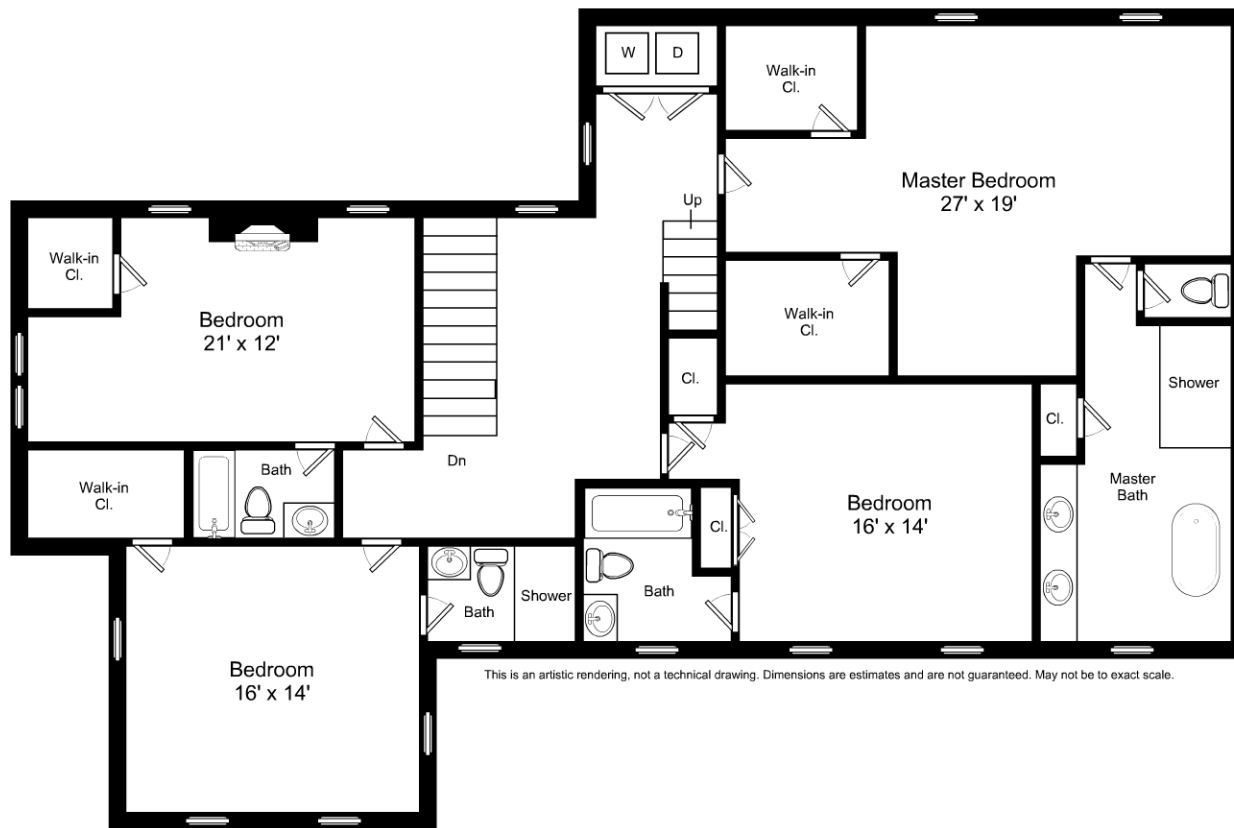

3/32" = 1'-0"
┌ = 12"

190 Lee Street / Second Floor

Listing no. 20180305S1