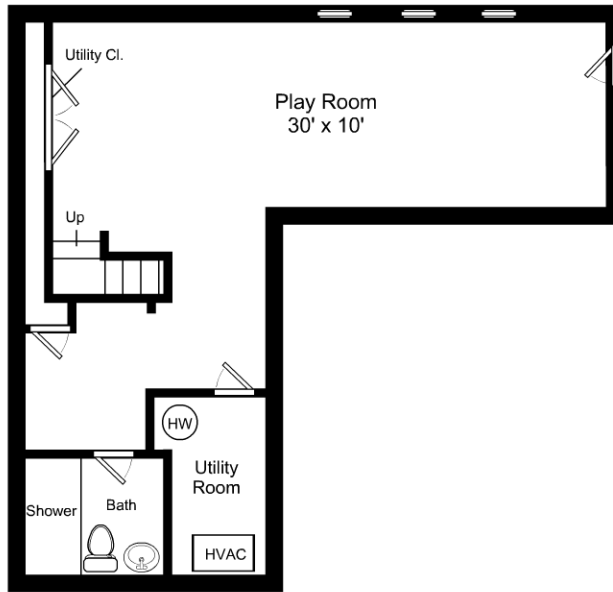

190 Lee Street / First Floor

Listing no. 20180305S1

This is an artistic rendering, not a technical drawing. Dimensions are estimates and are not guaranteed. May not be to exact scale.

3/32" = 1'-0"
 ┌ = 12"

190 Lee Street / Second Floor

Listing no. 20180305S1

This is an artistic rendering, not a technical drawing. Dimensions are estimates and are not guaranteed. May not be to exact scale.

3/32" = 1'-0"
└ = 12"

190 Lee Street / Third Floor

Listing no. 20180305S1

This is an artistic rendering, not a technical drawing. Dimensions are estimates and are not guaranteed. May not be to exact scale.

3/32" = 1'-0"
└ = 12"