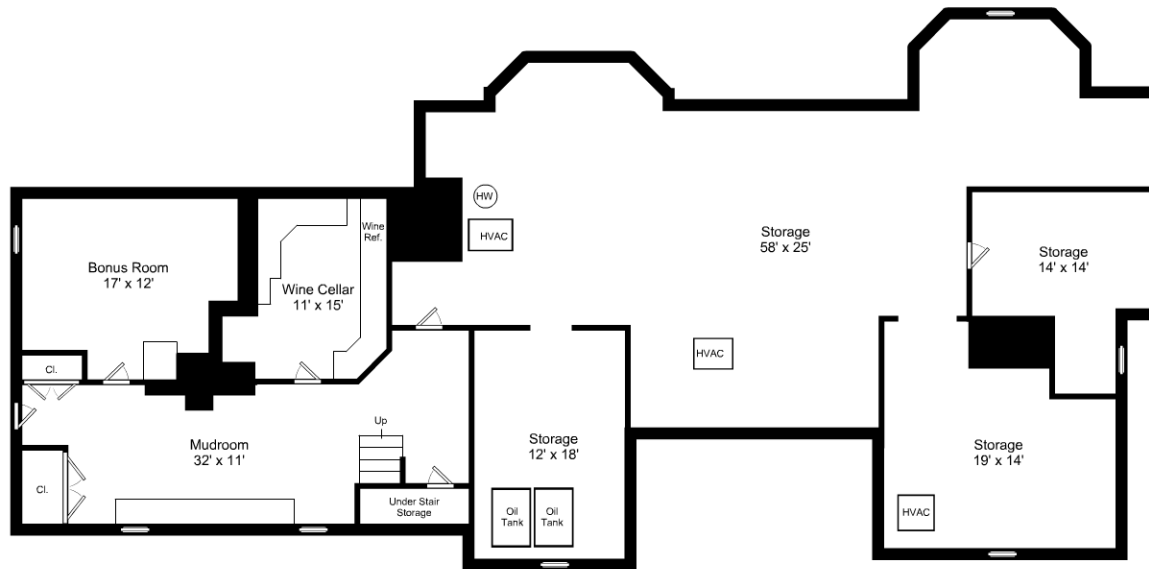

1/16" = 1'-0"
L = 12"

321 Atherton Street / Lower Level

Listing no. 20180620S1