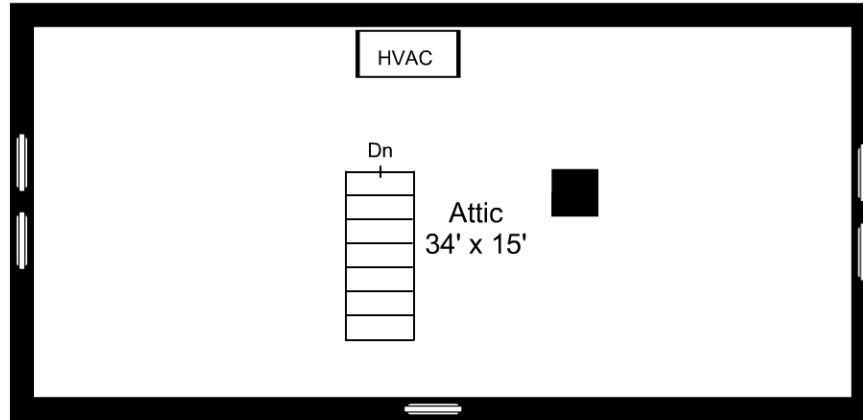

This is an artistic rendering, not a technical drawing. Dimensions are estimates and are not guaranteed. May not be to exact scale.
Ceiling Height: 8'7"

1/8" = 1'-0"
┌ = 12"

12 Ridge Road / Attic

Listing no. 20180831S2