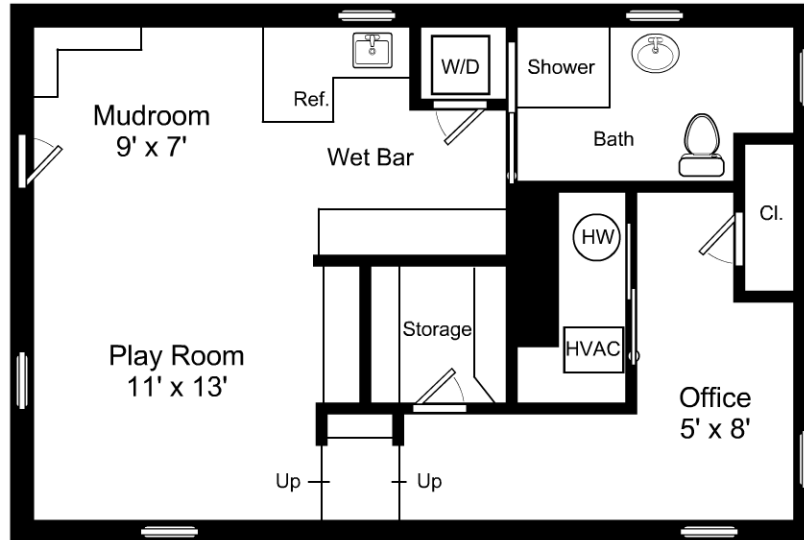

This is an artistic rendering, not a technical drawing. Dimensions are estimates and are not guaranteed. May not be to exact scale.
Ceiling Height: 7'8"

1/8" = 1'-0"
— = 12"

12 Ridge Road / Lower Level

Listing no. 20180831S2