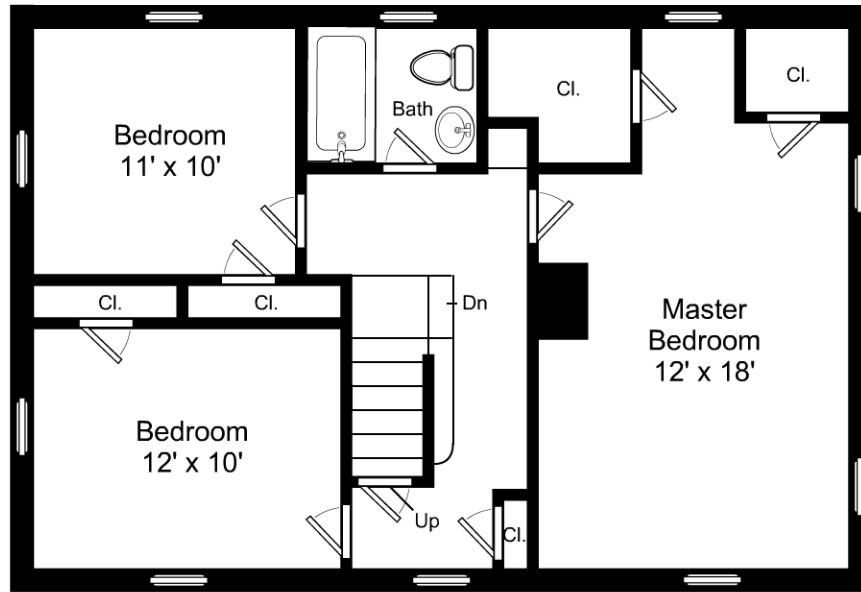

This is an artistic rendering, not a technical drawing. Dimensions are estimates and are not guaranteed. May not be to exact scale.

Ceiling Height: 8'6"

1/8" = 1'-0"

1" = 12"

## 12 Ridge Road / First Floor

Listing no. 20180831S2

This is an artistic rendering, not a technical drawing. Dimensions are estimates and are not guaranteed. May not be to exact scale.  
 Ceiling Height: 8'0"

1/8" = 1'-0"  
 — = 12"

1/8" = 1'-0"  
┌ = 12"