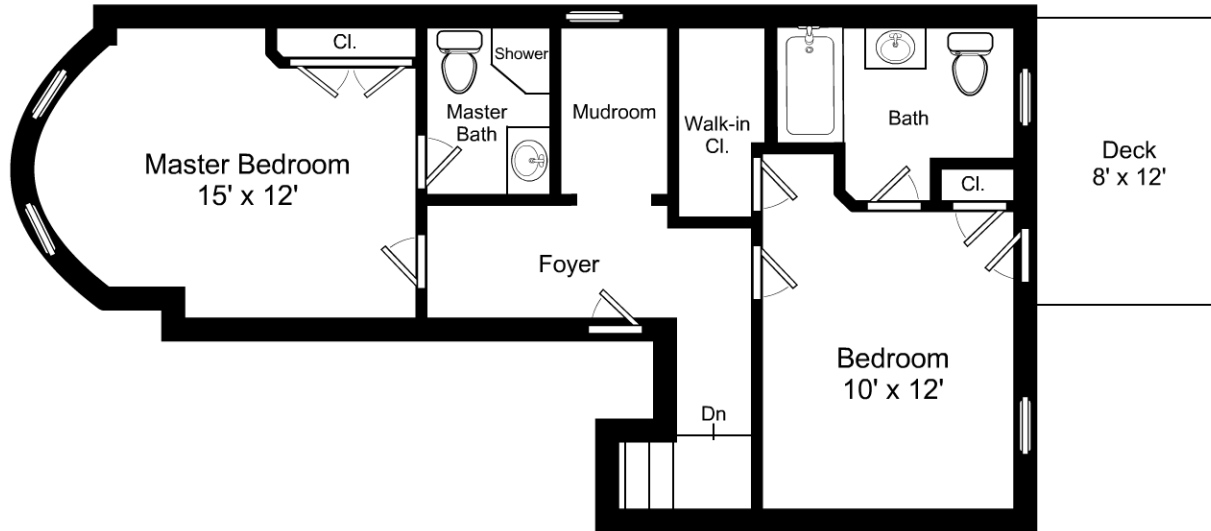

Artistic Rendering for visual purposes only. Dimensions are estimates and are not guaranteed. May not be to exact scale.  
 Ceiling Height: 9'8" - 9'0"

1/8" = 1'-0"  
 L = 12"

# 58 West Rutland Square, Unit 1 / Garden Level

Listing no. 20181211S1

Artistic Rendering for visual purposes only. Dimensions are estimates and are not guaranteed. May not be to exact scale.  
 Ceiling Height: 11'1" - 9'8"

1/8" = 1'-0"  
 — = 12"