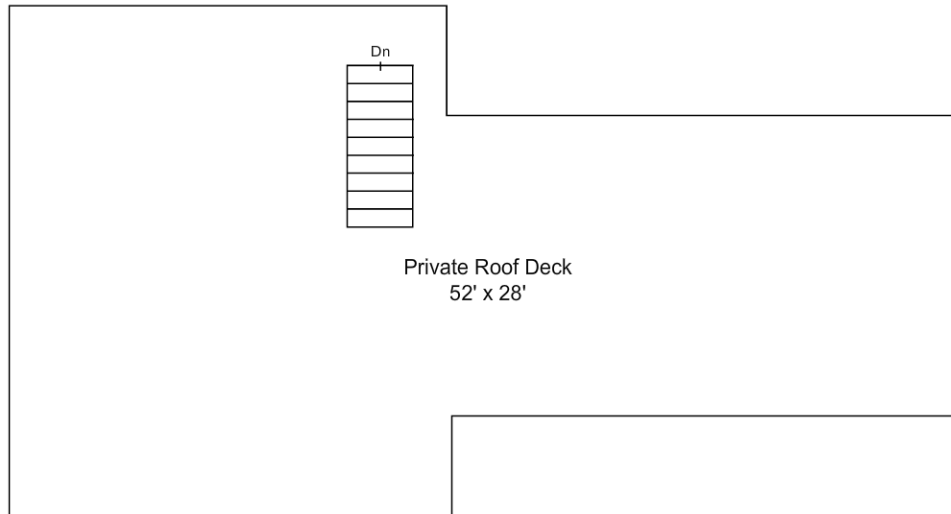

2 West 6th Street, Unit 402 Floor Plan

powered by 2020 Icovia

This floor plan is a representation and should not be relied on exclusively. Measurements should be verified to ensure accuracy.

2 West 6th Street, Unit 402 Roof Deck

powered by 2020 Iovio

This floor plan is a representation and should not be relied on exclusively. Measurements should be verified to ensure accuracy.