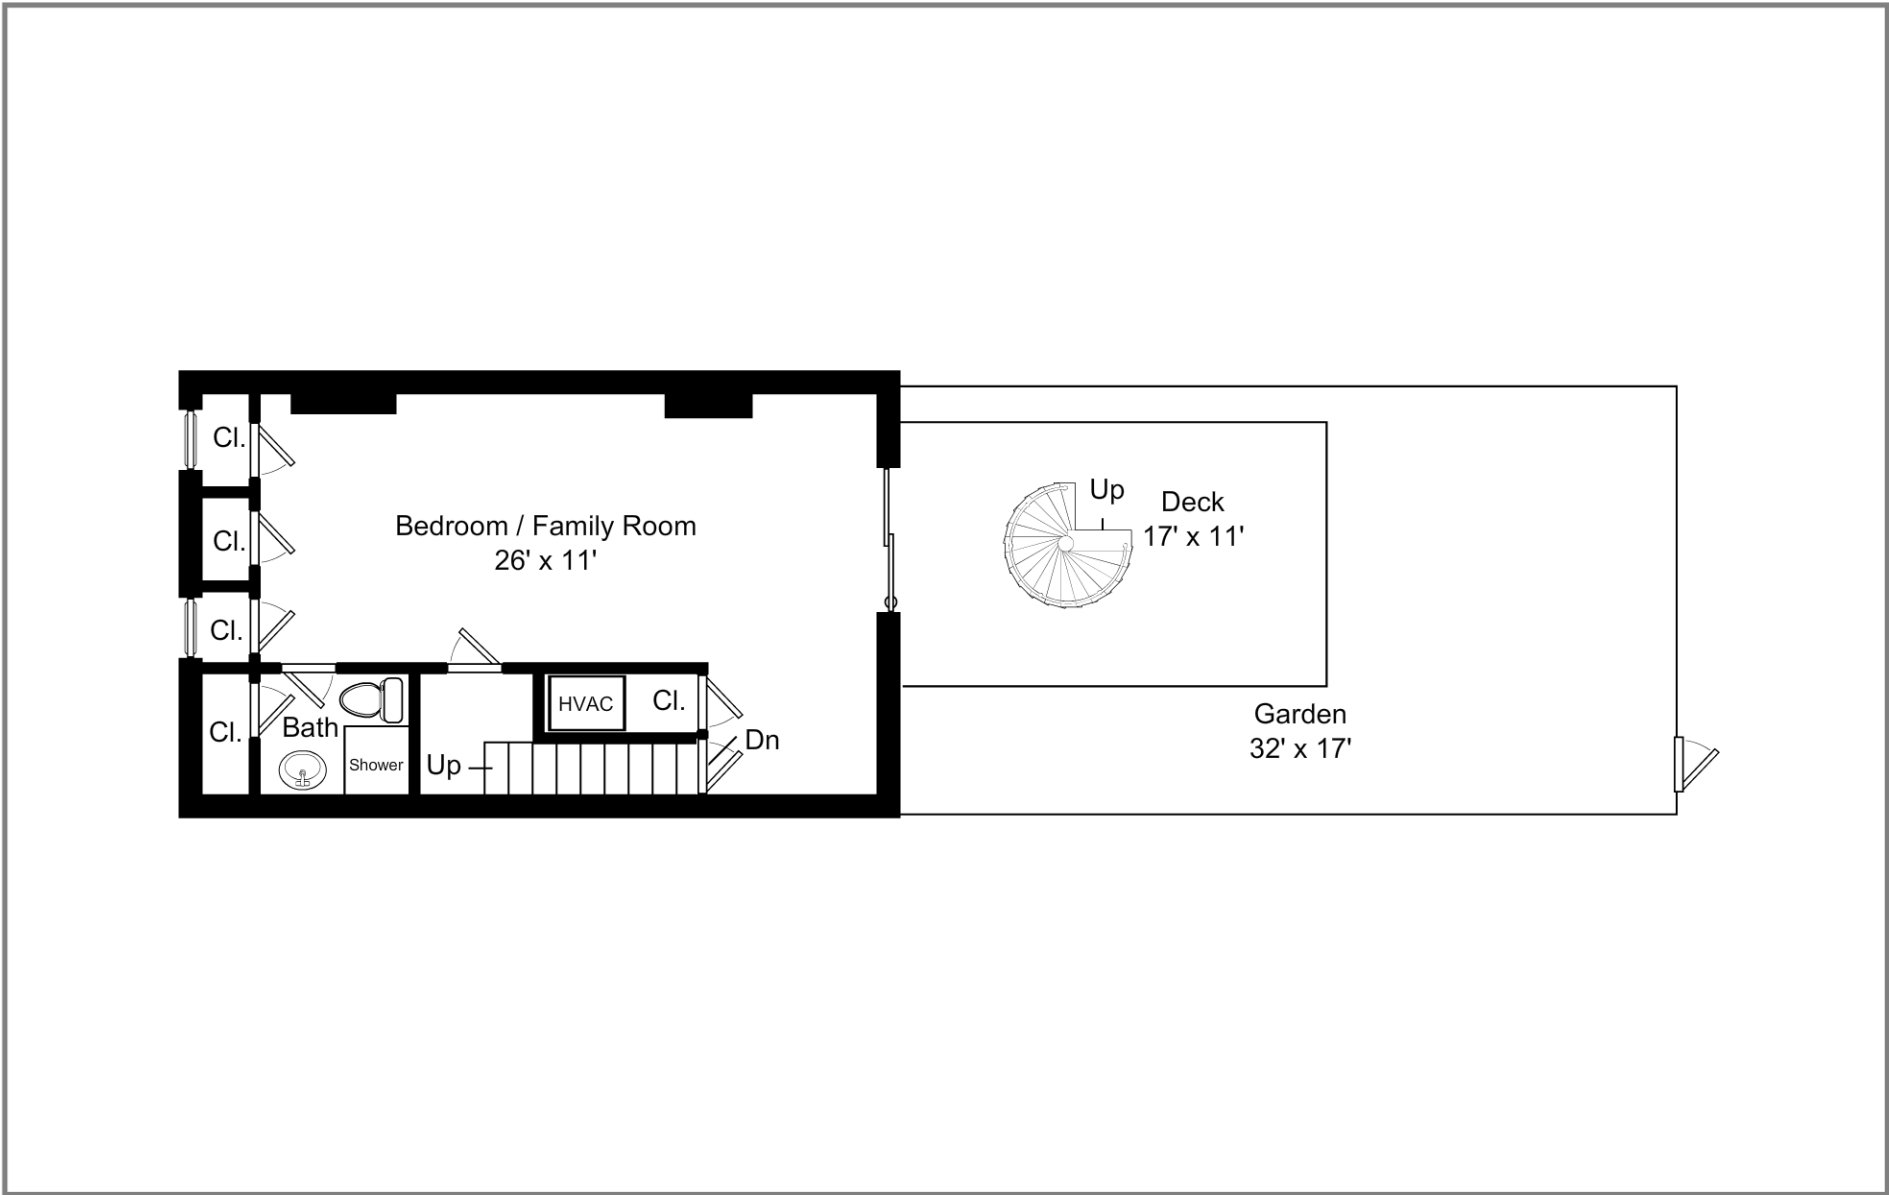

32 Russell Street First Floor

powered by 2020 Ioviva

This floor plan is a representation and should not be relied on exclusively. Measurements should be verified to ensure accuracy.

32 Russell Street Second Floor

powered by 2020 Iovvia

This floor plan is a representation and should not be relied on exclusively. Measurements should be verified to ensure accuracy.

32 Russell Street Garden Level

powered by 2020 Ioviva

This floor plan is a representation and should not be relied on exclusively. Measurements should be verified to ensure accuracy.

32 Russell Street Basement

powered by 2020 Iovio

This floor plan is a representation and should not be relied on exclusively. Measurements should be verified to ensure accuracy.