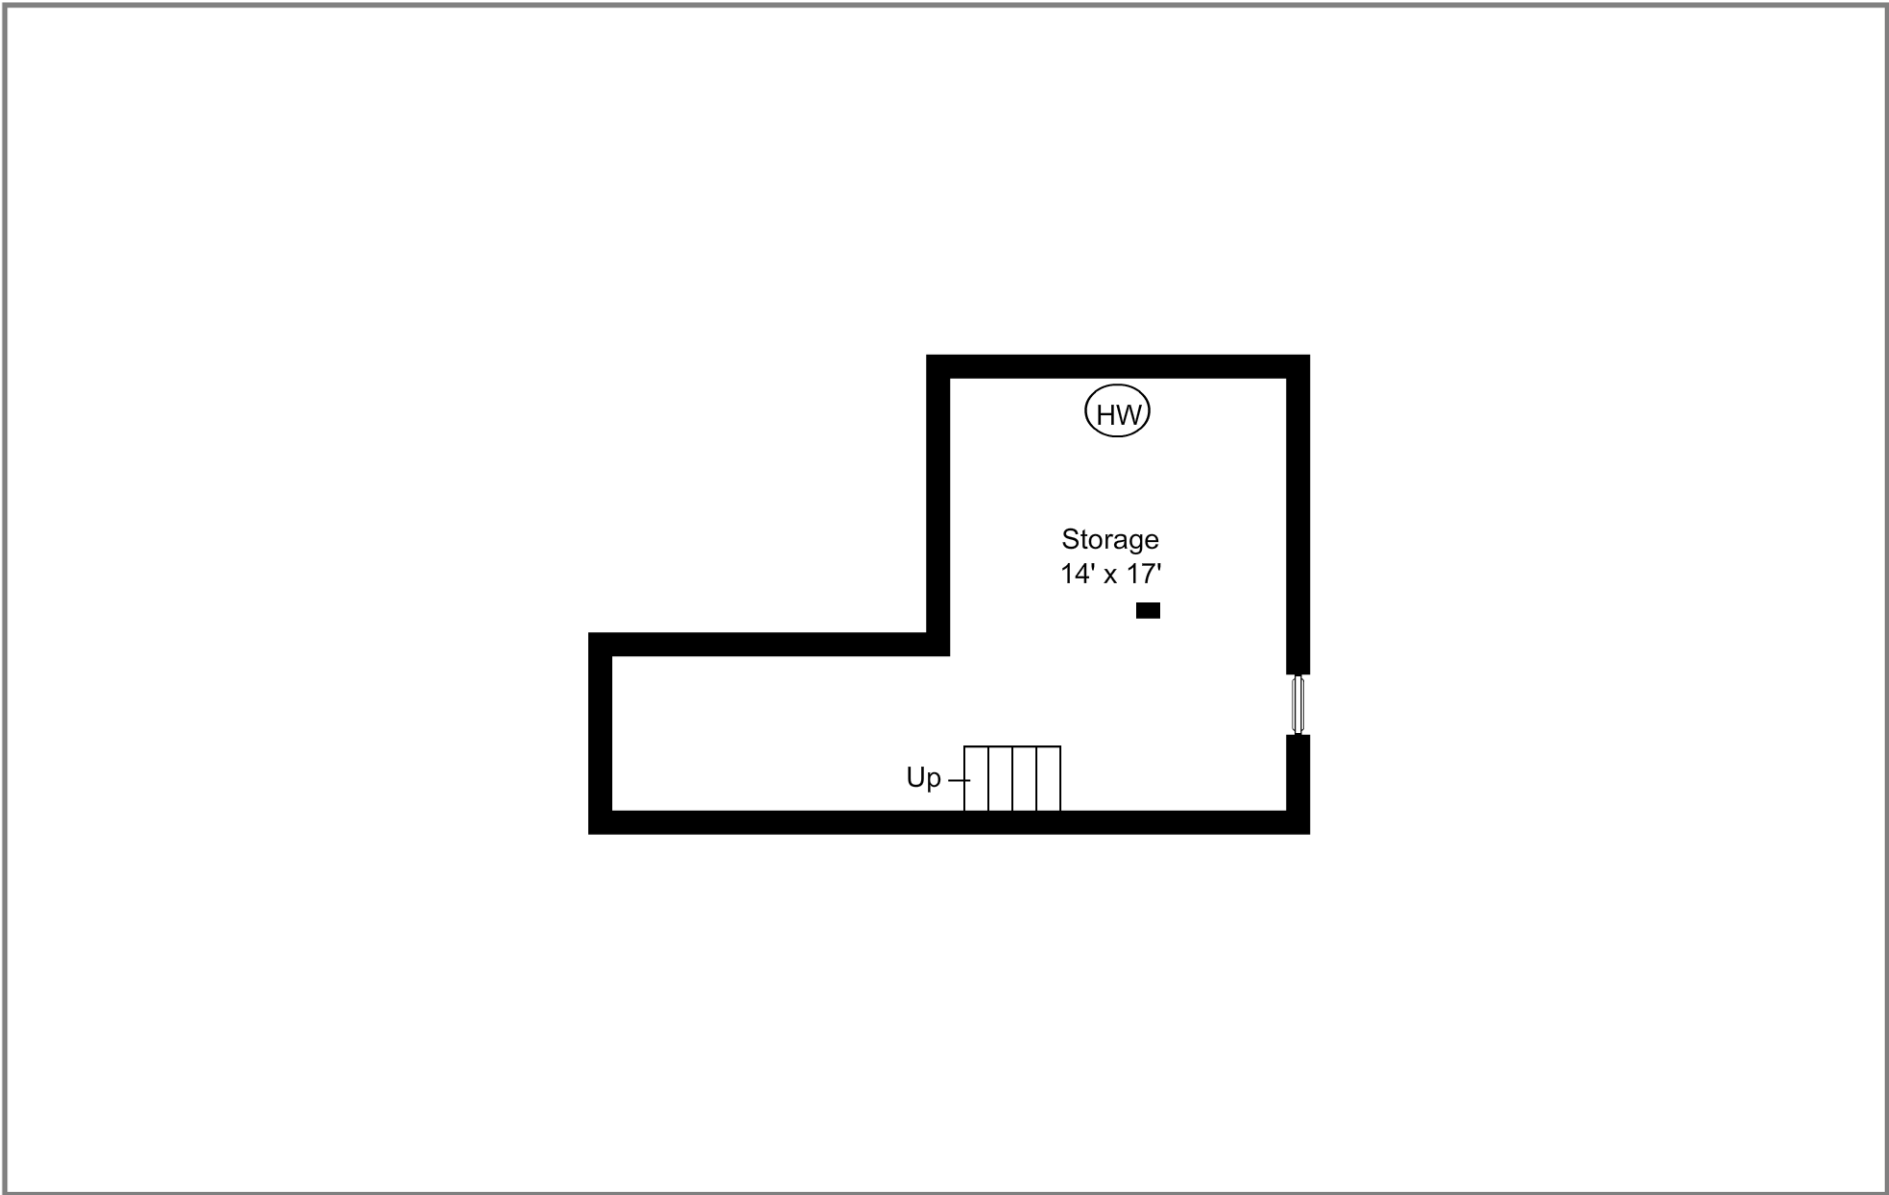

32 Russell Street First Floor

powered by 2020 Ioviva

This floor plan is a representation and should not be relied on exclusively. Measurements should be verified to ensure accuracy.

32 Russell Street Second Floor

powered by 2020 Iovvia

This floor plan is a representation and should not be relied on exclusively. Measurements should be verified to ensure accuracy.

32 Russell Street Garden Level

powered by 2020 Ioviva

This floor plan is a representation and should not be relied on exclusively. Measurements should be verified to ensure accuracy.

32 Russell Street Basement

powered by 2020 Iovio

This floor plan is a representation and should not be relied on exclusively. Measurements should be verified to ensure accuracy.