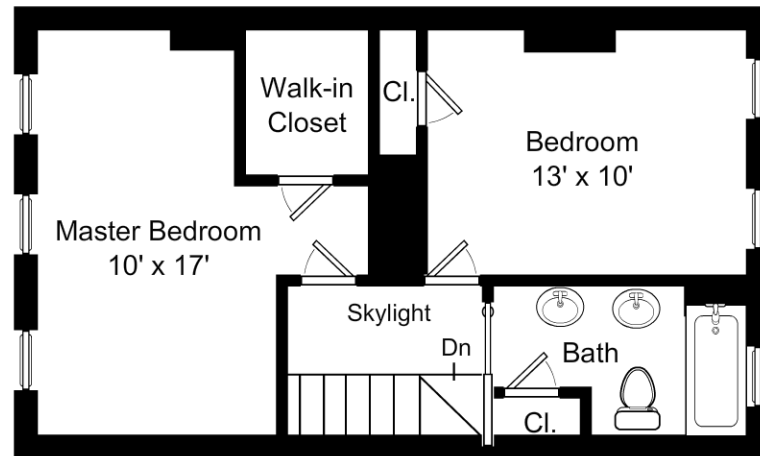

32 Russell Street First Floor

powered by 2020 Ioviva

This floor plan is a representation and should not be relied on exclusively. Measurements should be verified to ensure accuracy.

32 Russell Street Second Floor

powered by 2020 Iovvia

This floor plan is a representation and should not be relied on exclusively. Measurements should be verified to ensure accuracy.

32 Russell Street Garden Level

powered by 2020 Ioviva

This floor plan is a representation and should not be relied on exclusively. Measurements should be verified to ensure accuracy.

32 Russell Street Basement

powered by 2020 Iovio

This floor plan is a representation and should not be relied on exclusively. Measurements should be verified to ensure accuracy.