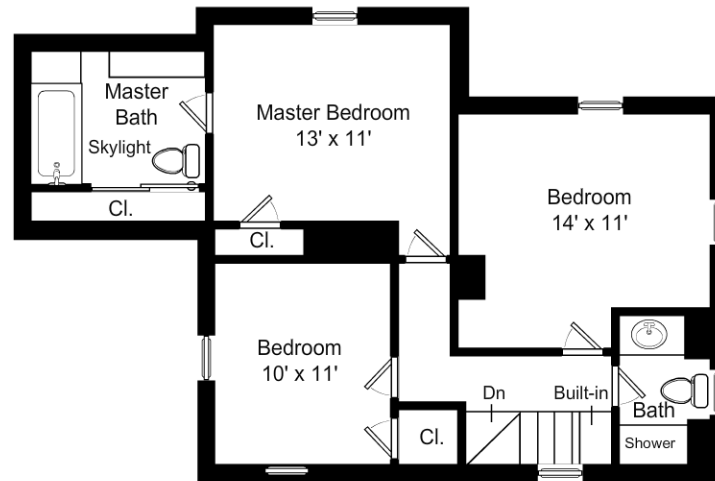

**38 Bowdoin Street** First Floor

0 ft 1 ft 2 ft 3 ft

powered by 2020 Iovio

This floor plan is a representation and should not be relied on exclusively. Measurements should be verified to ensure accuracy.

**38 Bowdoin Street** Second Floor

powered by 2020 Ioviva

This floor plan is a representation and should not be relied on exclusively. Measurements should be verified to ensure accuracy.

38 Bowdoin Street Lower Level

powered by 2020 Iovio

This floor plan is a representation and should not be relied on exclusively. Measurements should be verified to ensure accuracy.