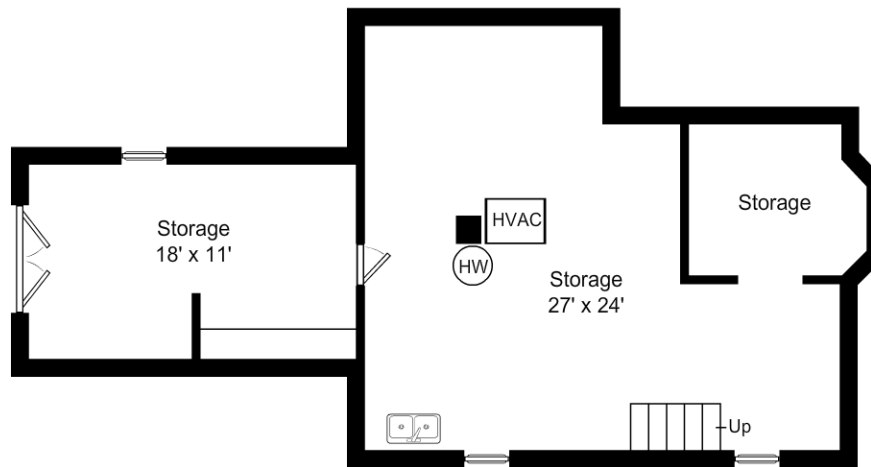

**38 Bowdoin Street** First Floor

0 ft 1 ft 2 ft 3 ft

powered by 2020 Iovio

This floor plan is a representation and should not be relied on exclusively. Measurements should be verified to ensure accuracy.

**38 Bowdoin Street** Second Floor

powered by 2020 Ioviva

This floor plan is a representation and should not be relied on exclusively. Measurements should be verified to ensure accuracy.

38 Bowdoin Street Lower Level

powered by 2020 Iovio

This floor plan is a representation and should not be relied on exclusively. Measurements should be verified to ensure accuracy.