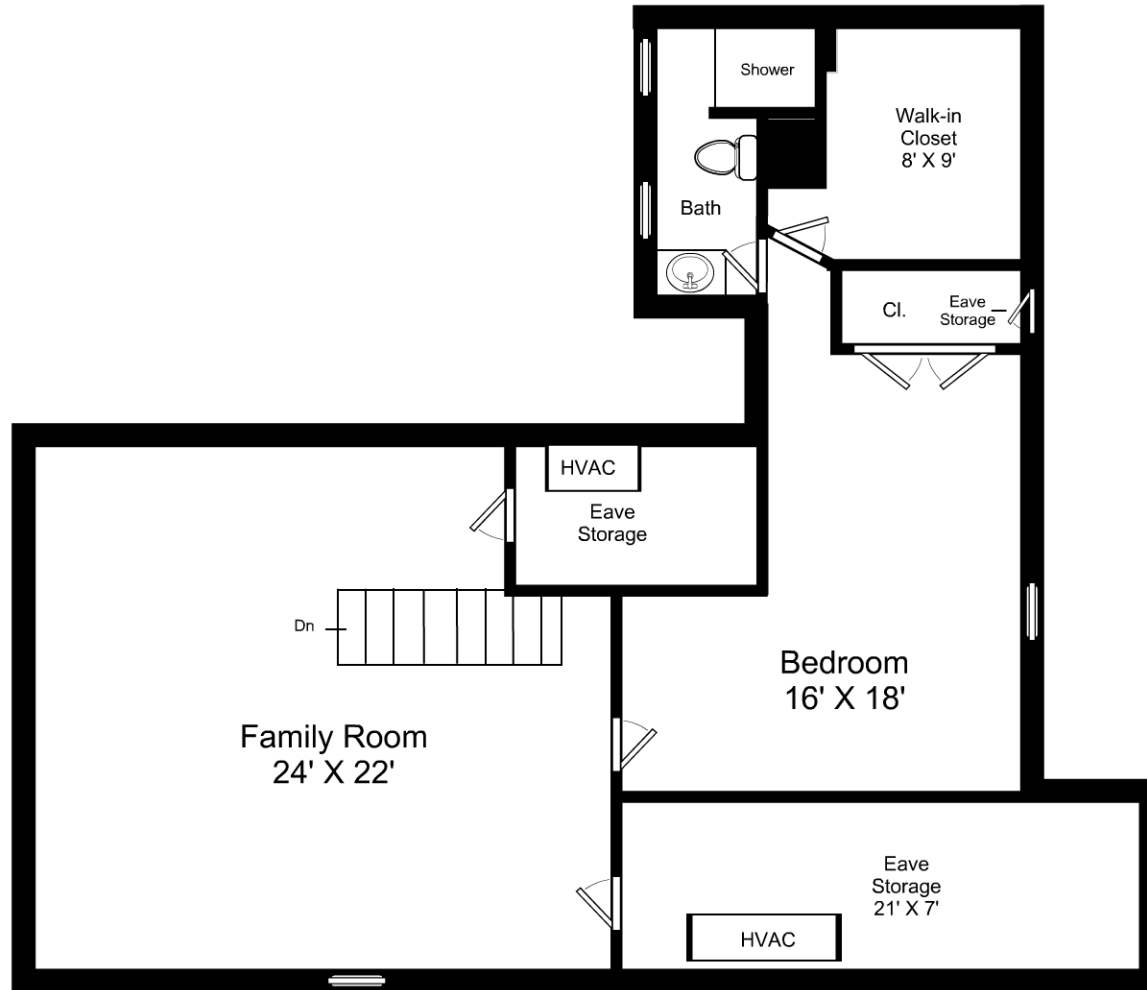

Artistic rendering for visual purposes only.  
 Dimensions are estimates and are not guaranteed.  
 May not be to exact scale.  
 Ceiling Height: 8' 7" - 13' 0"

3/32" = 1'-0"  
 — = 12"

# 11 Worthington Rd / First Floor

Listing no. P206062017

Artistic Rendering for visual purposes only.  
 Dimensions are estimates and are not guaranteed.  
 May not be to exact scale.

Ceiling Height: 8' 4"

1/8" = 1'-0"

┌ = 12"