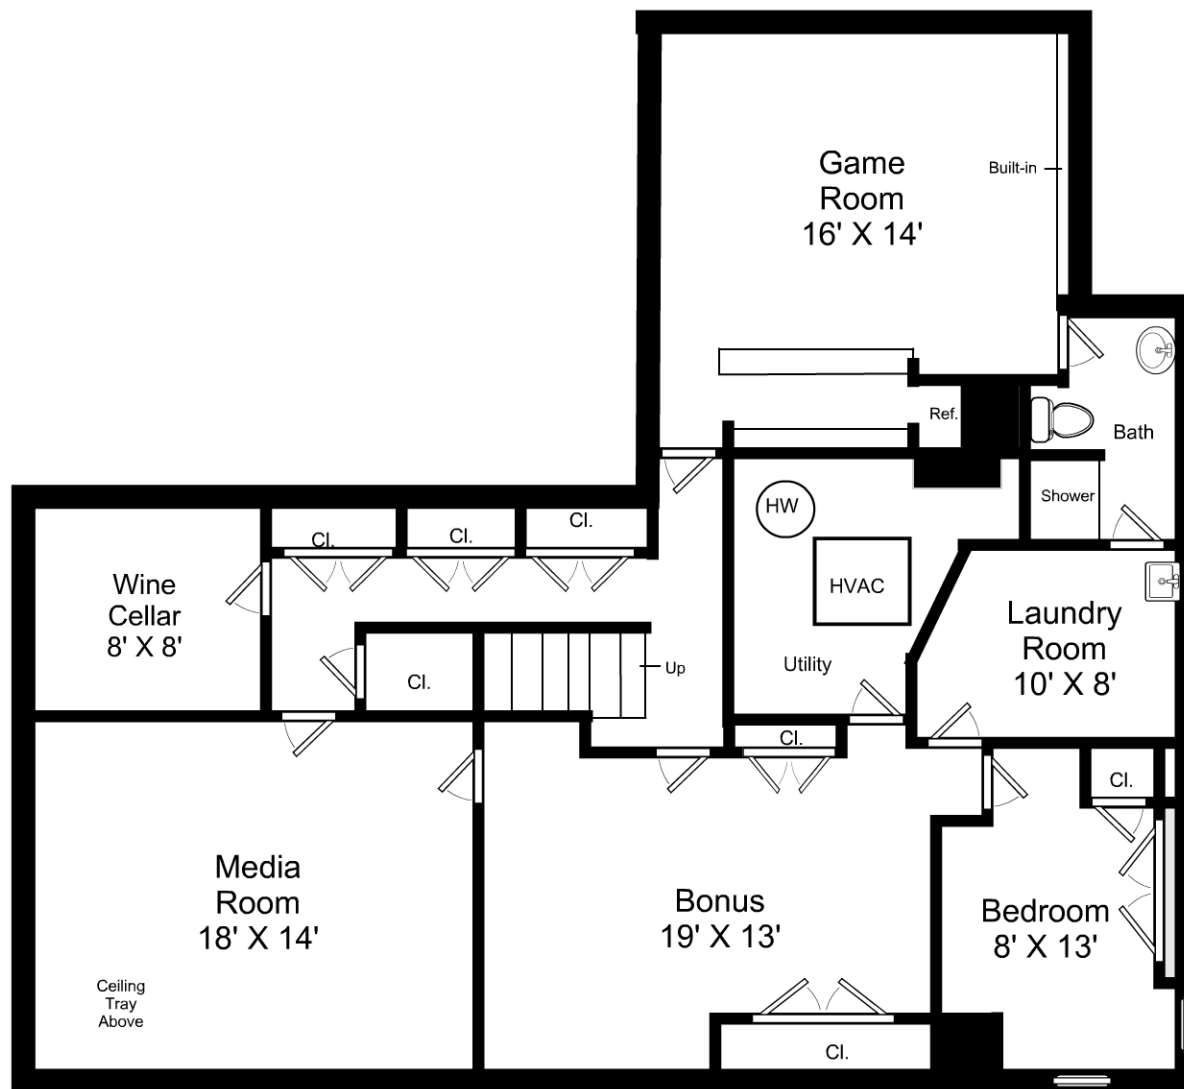

Artistic Rendering for visual purposes only.
Dimensions are estimates and are not guaranteed.
May not be to exact scale.

Ceiling Height: 8' 1"

1/8" = 1'-0"

┌ = 12"

11 Worthington Rd / Lower Level

Listing no. P206062017