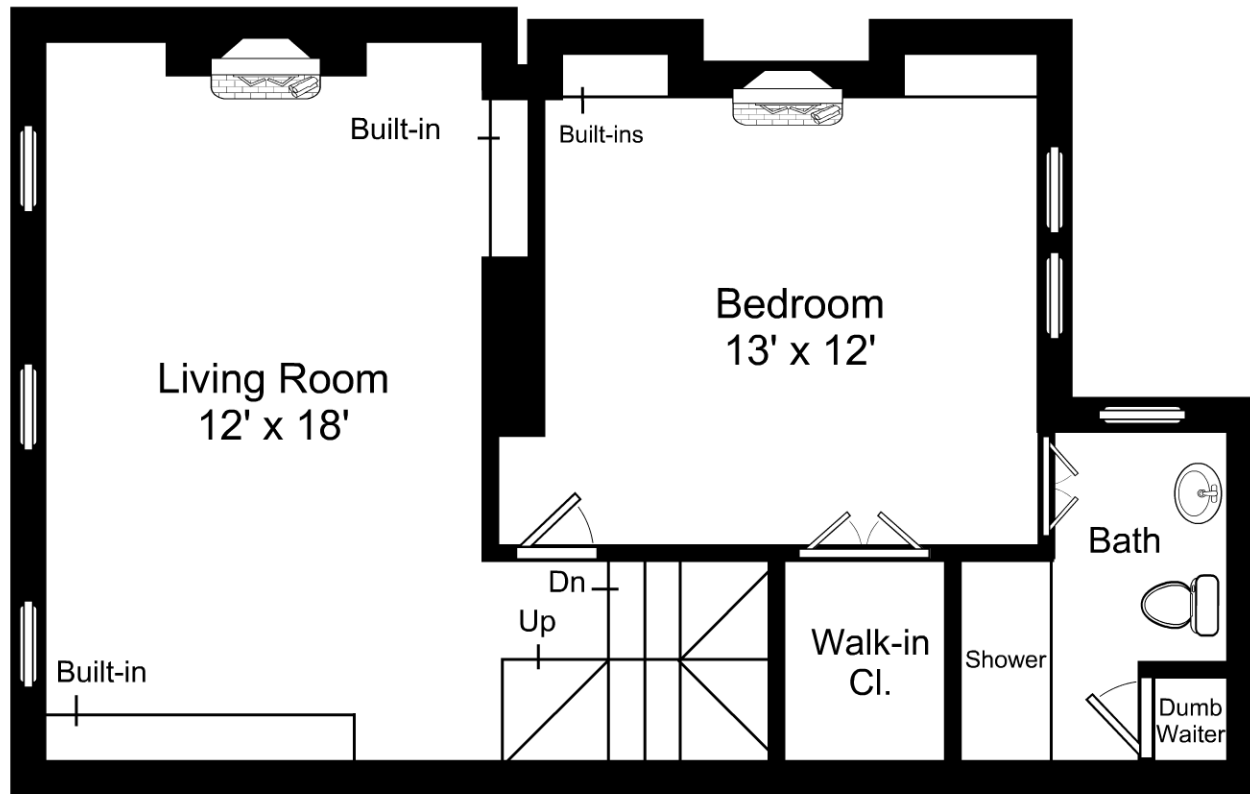

This is an artistic rendering, not a technical drawing. Dimensions are estimates and are not guaranteed. May not be to exact scale.

3/16" = 1'-0"
 ┌ = 12"

44 Cedar Lane Way / First Floor

Listing no. 20170428S2

This is an artistic rendering, not a technical drawing. Dimensions are estimates and are not guaranteed. May not be to exact scale.

3/16" = 1'-0"
 ┌─── = 12"

44 Cedar Lane Way / Second Floor

Listing no. 20170428S2

This is an artistic rendering, not a technical drawing. Dimensions are estimates and are not guaranteed. May not be to exact scale.

3/16" = 1'-0"
 ┌ = 12"

44 Cedar Lane Way / Third Floor

Listing no. 20170428S2

This is an artistic rendering, not a technical drawing. Dimensions are estimates and are not guaranteed. May not be to exact scale.

3/16" = 1'-0"
 ┌─── = 12"

44 Cedar Lane Way / Lower Level

Listing no. 20170428S2