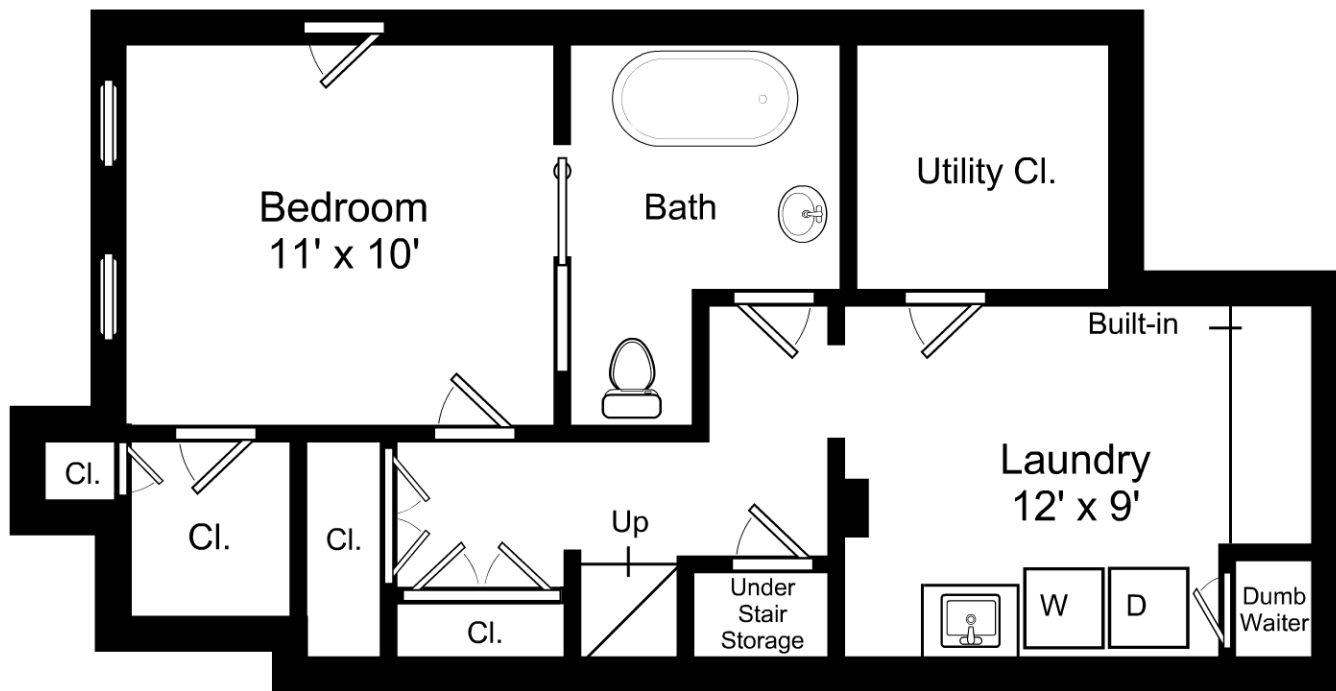

This is an artistic rendering, not a technical drawing. Dimensions are estimates and are not guaranteed. May not be to exact scale.

3/16" = 1'-0"
 ┌ = 12"

44 Cedar Lane Way / First Floor

Listing no. 20170428S2

This is an artistic rendering, not a technical drawing. Dimensions are estimates and are not guaranteed. May not be to exact scale.

3/16" = 1'-0"
 ┌─── = 12"

44 Cedar Lane Way / Second Floor

Listing no. 20170428S2

This is an artistic rendering, not a technical drawing. Dimensions are estimates and are not guaranteed. May not be to exact scale.

3/16" = 1'-0"
 ┌ = 12"

44 Cedar Lane Way / Third Floor

Listing no. 20170428S2

This is an artistic rendering, not a technical drawing. Dimensions are estimates and are not guaranteed. May not be to exact scale.

3/16" = 1'-0"
 ┌─── = 12"

44 Cedar Lane Way / Lower Level

Listing no. 20170428S2