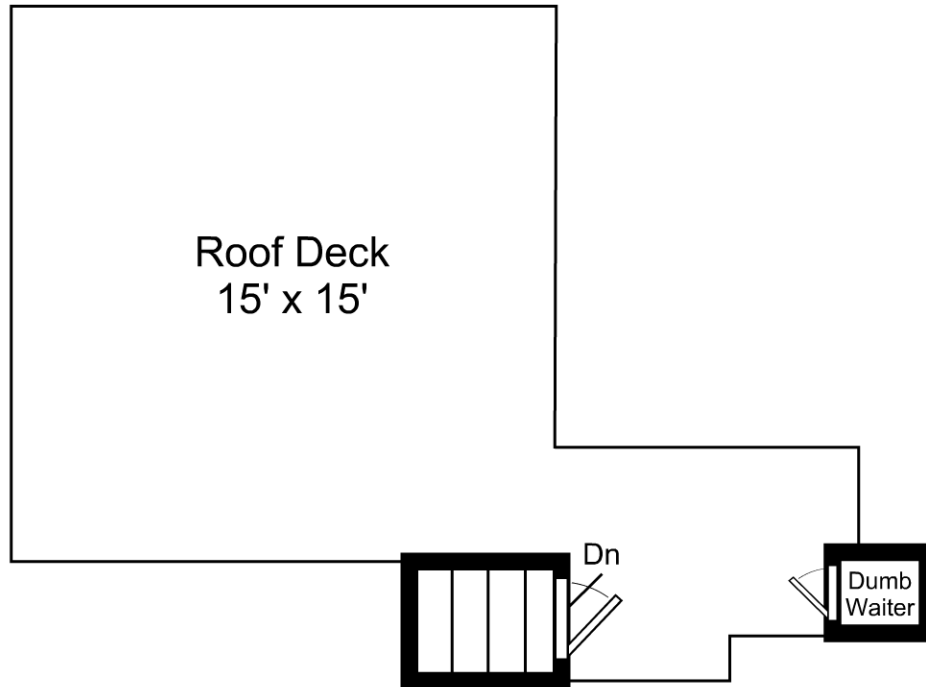

This is an artistic rendering, not a technical drawing. Dimensions are estimates and are not guaranteed. May not be to exact scale.

3/16" = 1'-0"
 ┌─── = 12"

44 Cedar Lane Way / Second Floor

Listing no. 20170428S2

This is an artistic rendering, not a technical drawing. Dimensions are estimates and are not guaranteed. May not be to exact scale.

3/16" = 1'-0"
 ┌ = 12"

44 Cedar Lane Way / Third Floor

Listing no. 20170428S2

This is an artistic rendering, not a technical drawing. Dimensions are estimates and are not guaranteed. May not be to exact scale.

3/16" = 1'-0"
 ┌─── = 12"

44 Cedar Lane Way / Lower Level

Listing no. 20170428S2

This is an artistic rendering, not a technical drawing. Dimensions are estimates and are not guaranteed. May not be to exact scale.

3/16" = 1'-0"

└─ = 12"

44 Cedar Lane Way / Roof Deck

Listing no. 20170428S2