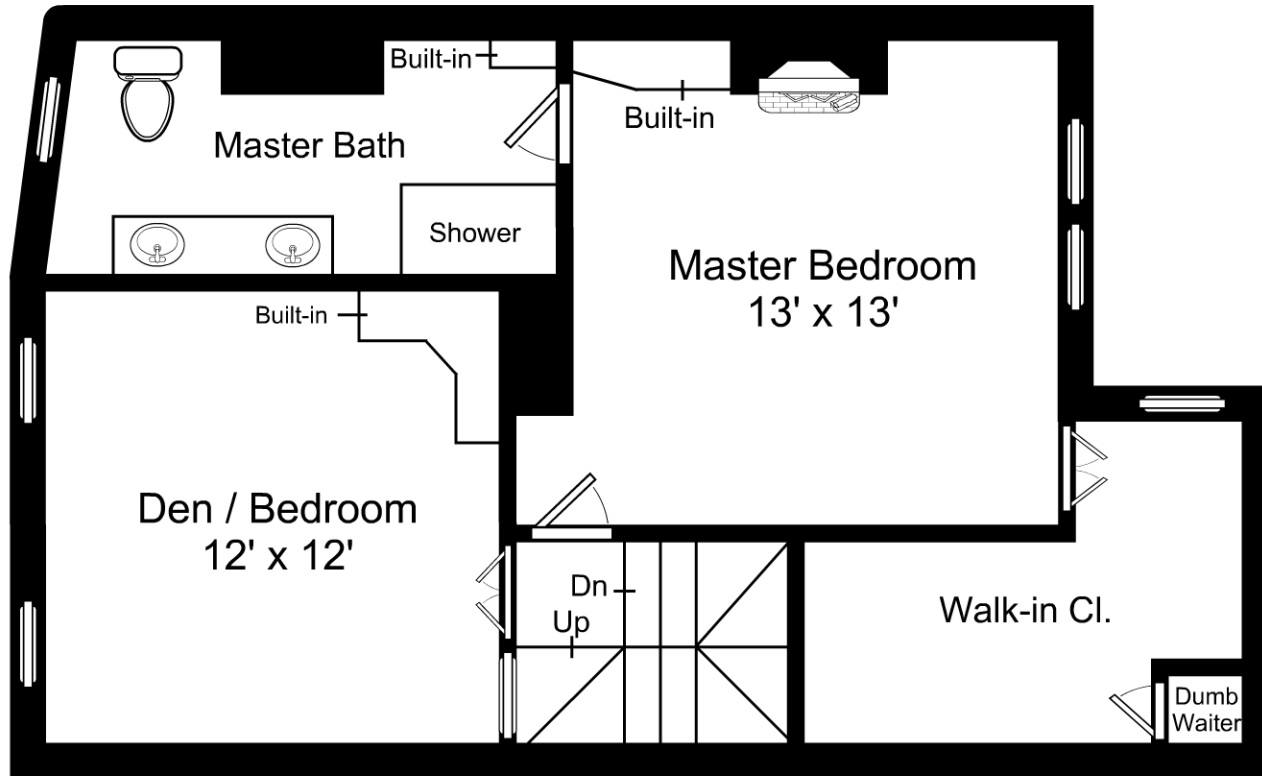

This is an artistic rendering, not a technical drawing. Dimensions are estimates and are not guaranteed. May not be to exact scale.

3/16" = 1'-0"
 ┌ = 12"

44 Cedar Lane Way / First Floor

Listing no. 20170428S2

This is an artistic rendering, not a technical drawing. Dimensions are estimates and are not guaranteed. May not be to exact scale.

3/16" = 1'-0"
 ┌─── = 12"

44 Cedar Lane Way / Second Floor

Listing no. 20170428S2

This is an artistic rendering, not a technical drawing. Dimensions are estimates and are not guaranteed. May not be to exact scale.

3/16" = 1'-0"
 ┌ = 12"

44 Cedar Lane Way / Third Floor

Listing no. 20170428S2

This is an artistic rendering, not a technical drawing. Dimensions are estimates and are not guaranteed. May not be to exact scale.

3/16" = 1'-0"
 ┌─── = 12"

44 Cedar Lane Way / Lower Level

Listing no. 20170428S2