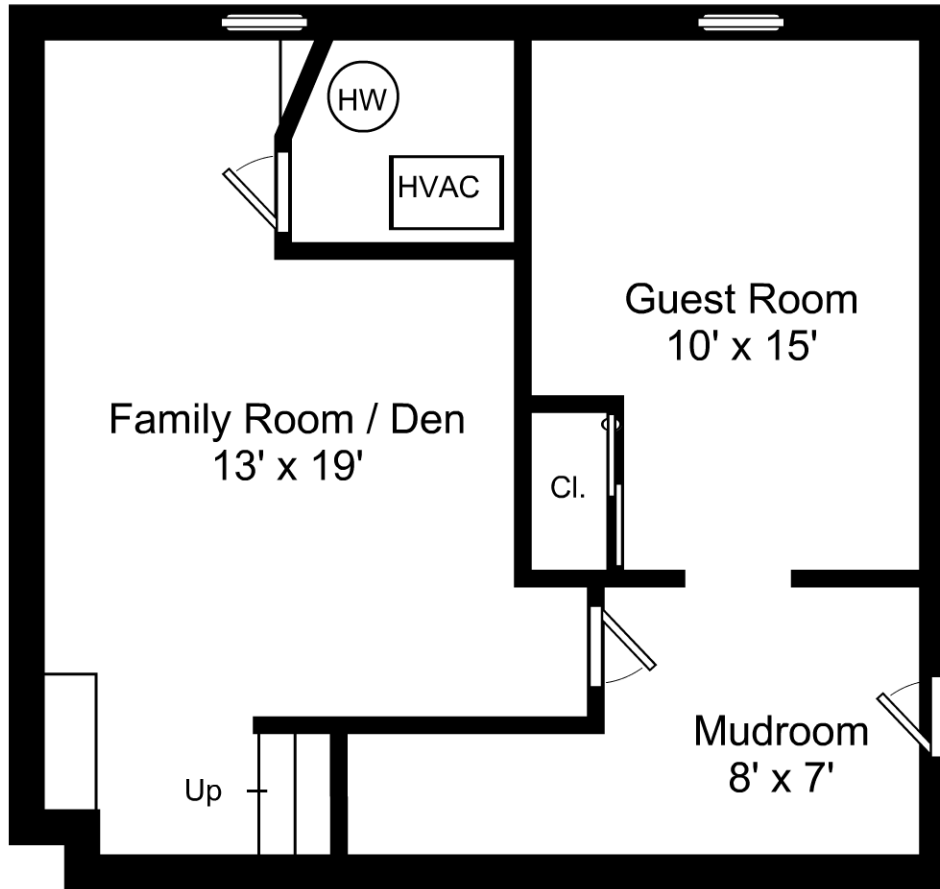

Artistic Rendering for visual purposes only. Dimensions are estimates and are not guaranteed. May not be to exact scale.

3/16" = 1'-0"

└─ = 12"

23 Lantern Lane / First Floor

Listing no. 20180109S4

Artistic Rendering for visual purposes only. Dimensions are estimates and are not guaranteed. May not be to exact scale.

3/16" = 1'-0"
 ┌ = 12"

23 Lantern Lane / Second Floor

Listing no. 20180109S4

Artistic Rendering for visual purposes only. Dimensions are estimates and are not guaranteed. May not be to exact scale.

3/16" = 1'-0"
└── = 12"

23 Lantern Lane / Lower Level

Listing no. 20180109S4