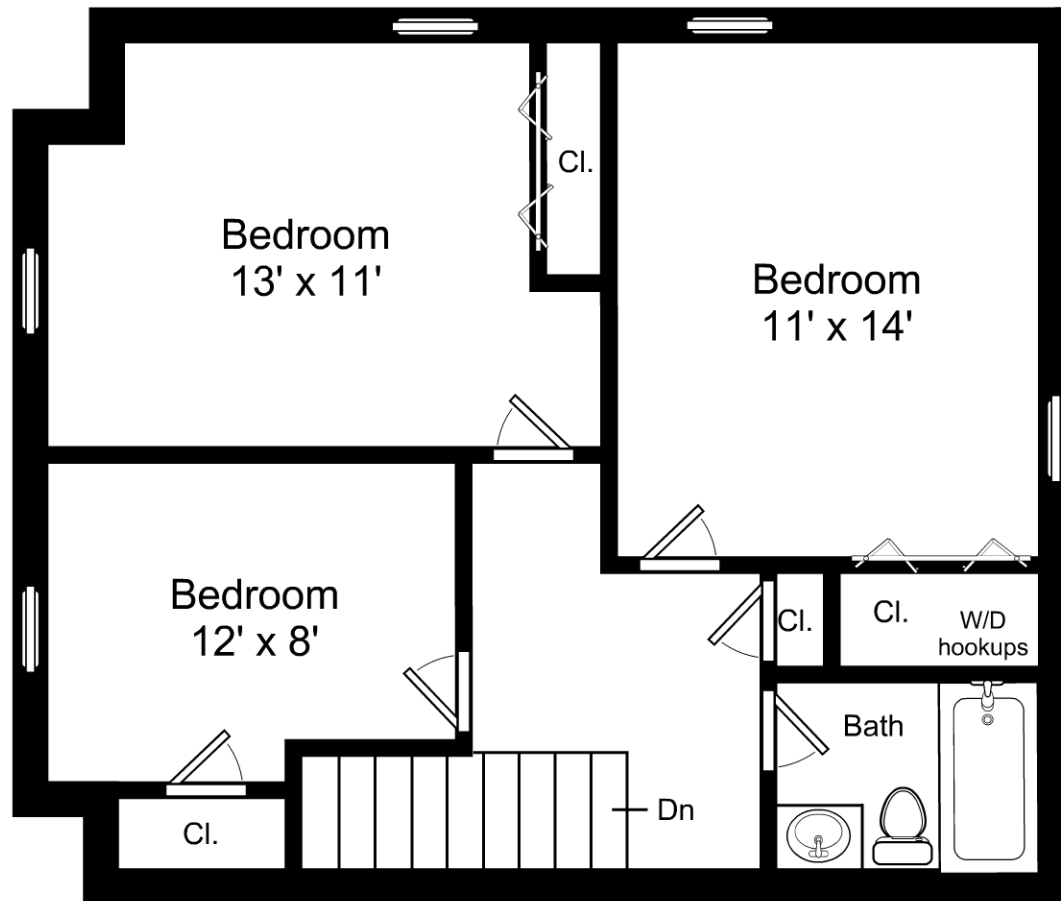

Artistic Rendering for visual purposes only. Dimensions are estimates and are not guaranteed. May not be to exact scale.

3/16" = 1'-0"

└─ = 12"

23 Lantern Lane / First Floor

Listing no. 20180109S4

Artistic Rendering for visual purposes only. Dimensions are estimates and are not guaranteed. May not be to exact scale.

3/16" = 1'-0"
 ┌ = 12"

23 Lantern Lane / Second Floor

Listing no. 20180109S4

Artistic Rendering for visual purposes only. Dimensions are estimates and are not guaranteed. May not be to exact scale.

3/16" = 1'-0"
└── = 12"

23 Lantern Lane / Lower Level

Listing no. 20180109S4