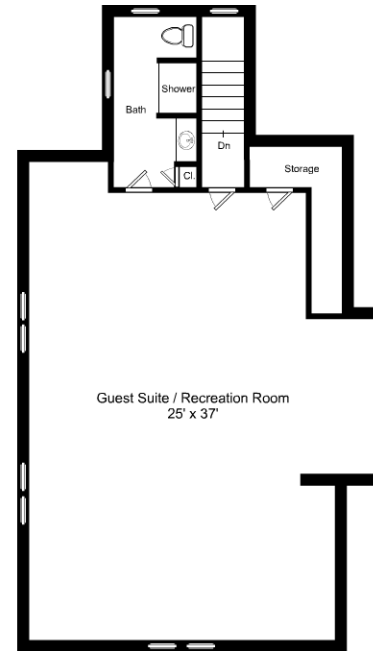

1/16" = 1'-0"
L = 12"

193 Dutton Road / Carriage House

Listing no. 20180306S1

powered by 2020 Icovia