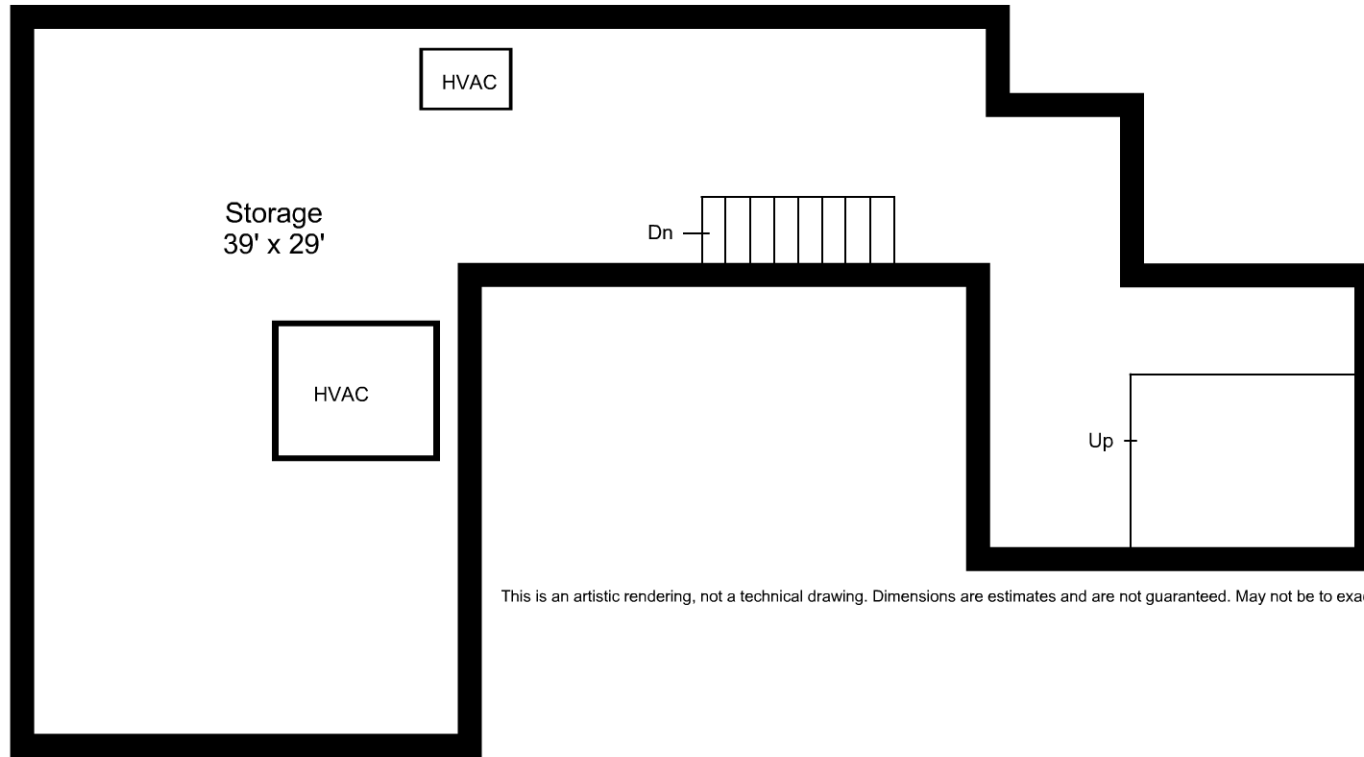

This is an artistic rendering, not a technical drawing. Dimensions are estimates and are not guaranteed. May not be to exact scale.

1/16" = 1'-0"
 L = 12"

193 Dutton Road / First Floor

Listing no. 20180306S1

1/16" = 1'-0"
 L = 12"

193 Dutton Road / Second Floor

Listing no. 20180306S1

This is an artistic rendering, not a technical drawing. Dimensions are estimates and are not guaranteed. May not be to exact scale.

1/8" = 1'-0"
└─ = 12"

193 Dutton Road / Third Floor

Listing no. 20180306S1

1/16" = 1'-0"
 L = 12"

193 Dutton Road / Lower Level

Listing no. 20180306S1

This is an artistic rendering, not a technical drawing. Dimensions are estimates and are not guaranteed. May not be to exact scale.

1/16" = 1'-0"
 L = 12"

193 Dutton Road / Carriage House

Listing no. 20180306S1

powered by 2020 Icovia