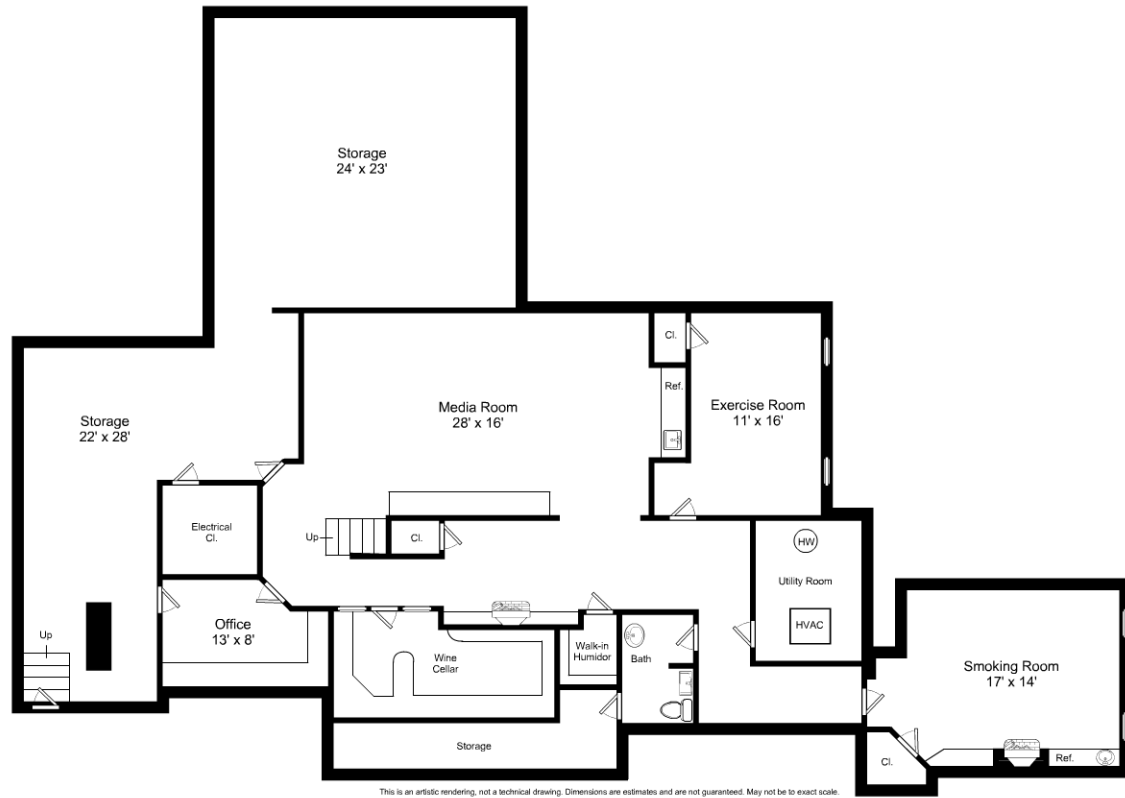

This is an artistic rendering, not a technical drawing. Dimensions are estimates and are not guaranteed. May not be to exact scale.

1/16" = 1'-0"
 L = 12"

193 Dutton Road / First Floor

Listing no. 20180306S1

1/16" = 1'-0"
 L = 12"

193 Dutton Road / Second Floor

Listing no. 20180306S1

This is an artistic rendering, not a technical drawing. Dimensions are estimates and are not guaranteed. May not be to exact scale.

1/8" = 1'-0"
└─ = 12"

193 Dutton Road / Third Floor

Listing no. 20180306S1

1/16" = 1'-0"
 L = 12"

193 Dutton Road / Lower Level

Listing no. 20180306S1

This is an artistic rendering, not a technical drawing. Dimensions are estimates and are not guaranteed. May not be to exact scale.

1/16" = 1'-0"
 L = 12"

193 Dutton Road / Carriage House

Listing no. 20180306S1

powered by 2020 Icovia