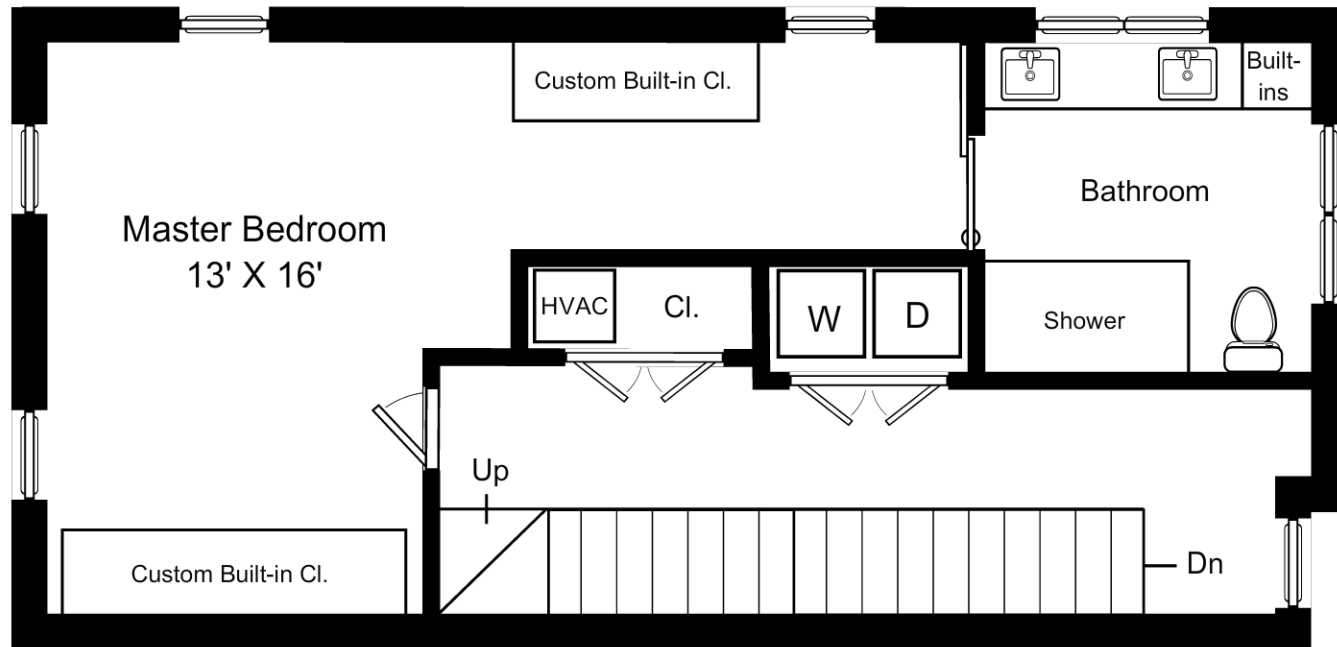

This is an artistic rendering, not a technical drawing. Dimensions are estimates and are not guaranteed. May not be to exact scale.

502 E 3rd Street Boston Unit B First Floor

powered by 2020 Icovia

This floor plan is a representation and should not be relied on exclusively. Measurements should be verified to ensure accuracy.

This is an artistic rendering, not a technical drawing. Dimensions are estimates and are not guaranteed. May not be to exact scale.

502 E 3rd Street Boston Unit B Second Floor

powered by 2020 Icovia

This floor plan is a representation and should not be relied on exclusively. Measurements should be verified to ensure accuracy.

This is an artistic rendering, not a technical drawing. Dimensions are estimates and are not guaranteed. May not be to exact scale.

502 E 3rd Street Boston Unit B Third Floor

powered by 2020 Icovia

This floor plan is a representation and should not be relied on exclusively. Measurements should be verified to ensure accuracy.