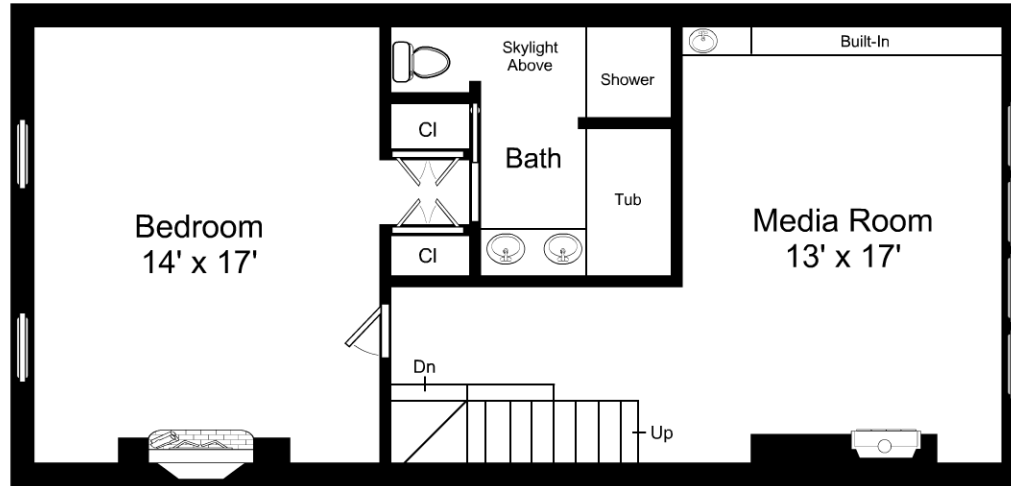

Listing no. 20140624r1

This is an artistic rendering, not a technical drawing.
Dimensions are estimates and are not guaranteed.
May not be to exact scale.

Ceiling Height: 11'-0"

1/8" = 1'-0"

└─ = 12"

7 Claremont Park / Parlor Level

Listing no. 20140624r1

This is an artistic rendering, not a technical drawing.
 Dimensions are estimates and are not guaranteed.
 May not be to exact scale.

Ceiling Heights: 7'-7" to 9'-9"

1/8" = 1'-0"

└ = 12"

7 Claremont Park / Second Floor

Listing no. 20140624r1

This is an artistic rendering, not a technical drawing.
 Dimensions are estimates and are not guaranteed.
 May not be to exact scale.

Ceiling Heights: 8'-6" to 9'-9"

1/8" = 1'-0"

└─ = 12"

7 Claremont Park / Third Floor

Listing no. 20140624r1

This is an artistic rendering, not a technical drawing.
Dimensions are estimates and are not guaranteed.
May not be to exact scale.