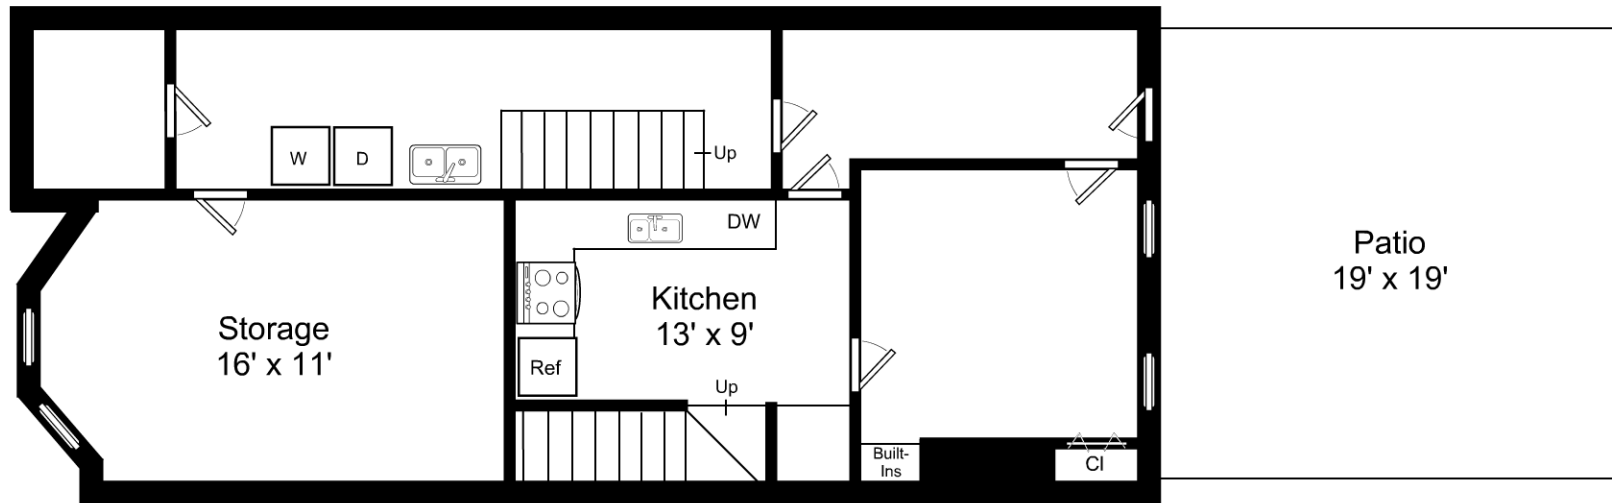

This is an artistic rendering, not a technical drawing.
 Dimensions are estimates and are not guaranteed.
 May not be to exact scale.

Ceiling Height: 10'-0"

1/8" = 1'-0"

┌ = 12"

7 Claremont Park / Street Level

Listing no. 20140624r1

This is an artistic rendering, not a technical drawing.
 Dimensions are estimates and are not guaranteed.
 May not be to exact scale.

Ceiling Height: 8'-6"

1/8" = 1'-0"
 — = 12"

7 Claremont Park / Garden Level

Listing no. 20140624r1

This is an artistic rendering, not a technical drawing.
Dimensions are estimates and are not guaranteed.
May not be to exact scale.

Ceiling Height: 11'-0"

1/8" = 1'-0"

└─ = 12"

7 Claremont Park / Parlor Level

1/8" = 1'-0"

└─ = 12"

7 Claremont Park / Third Floor

Listing no. 20140624r1

This is an artistic rendering, not a technical drawing.
Dimensions are estimates and are not guaranteed.
May not be to exact scale.