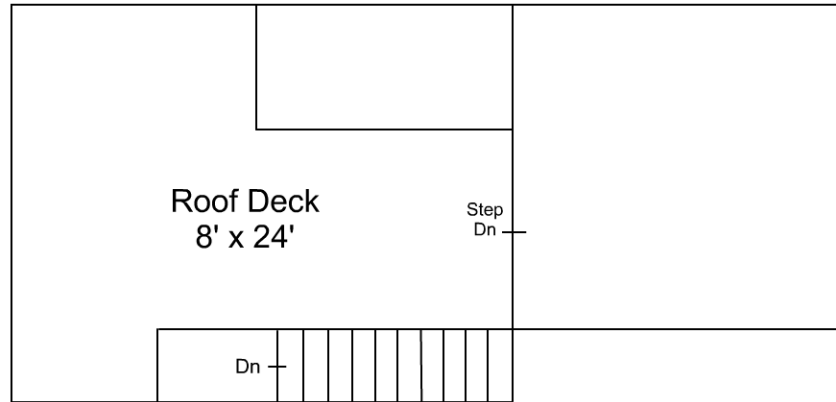

Listing no. 20140624r1

This is an artistic rendering, not a technical drawing.
 Dimensions are estimates and are not guaranteed.
 May not be to exact scale.

Ceiling Heights: 7'-7" to 9'-9"

1/8" = 1'-0"

└ = 12"

7 Claremont Park / Second Floor

Listing no. 20140624r1

This is an artistic rendering, not a technical drawing.
 Dimensions are estimates and are not guaranteed.
 May not be to exact scale.

Ceiling Heights: 8'-6" to 9'-9"

1/8" = 1'-0"

└─ = 12"

7 Claremont Park / Third Floor

Listing no. 20140624r1

This is an artistic rendering, not a technical drawing.
Dimensions are estimates and are not guaranteed.
May not be to exact scale.