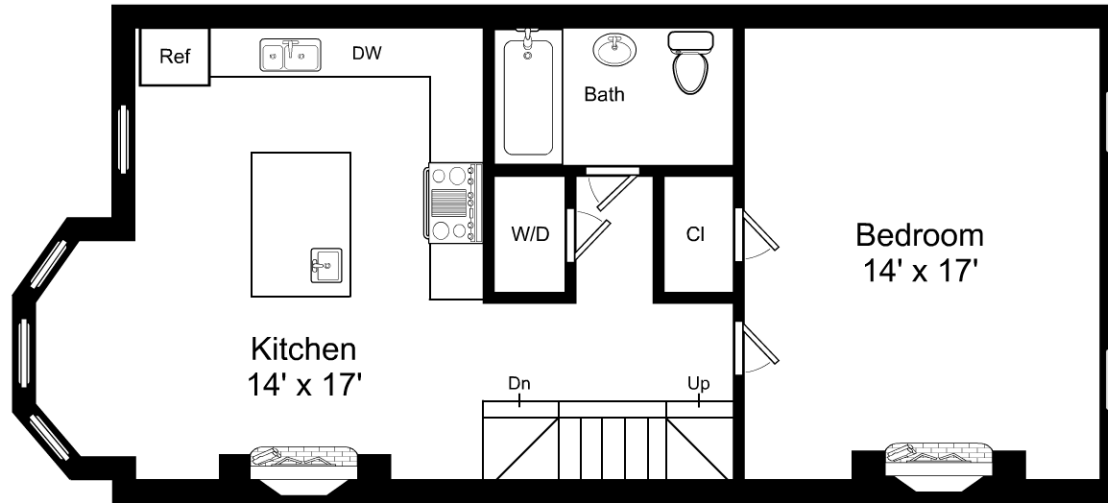

Listing no. 20140624r1

This is an artistic rendering, not a technical drawing.
 Dimensions are estimates and are not guaranteed.
 May not be to exact scale.

Ceiling Height: 8'-6"

1/8" = 1'-0"
 — = 12"

7 Claremont Park / Garden Level

Listing no. 20140624r1

This is an artistic rendering, not a technical drawing.
Dimensions are estimates and are not guaranteed.
May not be to exact scale.

Ceiling Height: 11'-0"

1/8" = 1'-0"

└─ = 12"

7 Claremont Park / Parlor Level

Listing no. 20140624r1

This is an artistic rendering, not a technical drawing.
 Dimensions are estimates and are not guaranteed.
 May not be to exact scale.

Ceiling Heights: 7'-7" to 9'-9"

1/8" = 1'-0"

└ = 12"

1/8" = 1'-0"

└─ = 12"

7 Claremont Park / Third Floor

Listing no. 20140624r1

This is an artistic rendering, not a technical drawing.
Dimensions are estimates and are not guaranteed.
May not be to exact scale.