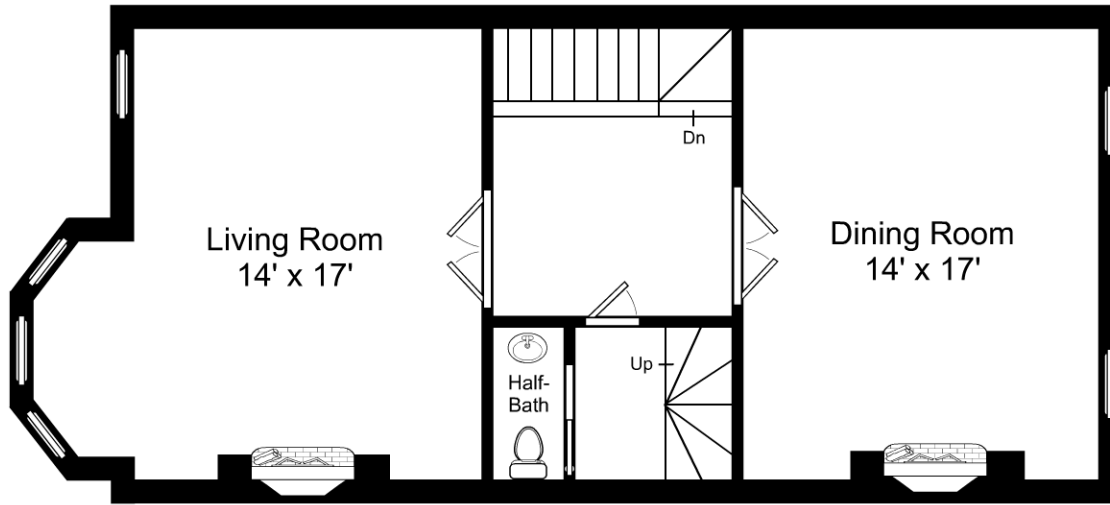

Listing no. 20140624r1

This is an artistic rendering, not a technical drawing.
 Dimensions are estimates and are not guaranteed.
 May not be to exact scale.

Ceiling Height: 8'-6"

1/8" = 1'-0"
 — = 12"

7 Claremont Park / Garden Level

Listing no. 20140624r1

This is an artistic rendering, not a technical drawing.
Dimensions are estimates and are not guaranteed.
May not be to exact scale.

Ceiling Height: 11'-0"

1/8" = 1'-0"

└─ = 12"

7 Claremont Park / Parlor Level

Listing no. 20140624r1

This is an artistic rendering, not a technical drawing.
 Dimensions are estimates and are not guaranteed.
 May not be to exact scale.

Ceiling Heights: 7'-7" to 9'-9"

1/8" = 1'-0"

└ = 12"

1/8" = 1'-0"

└─ = 12"

7 Claremont Park / Third Floor

Listing no. 20140624r1

This is an artistic rendering, not a technical drawing.
Dimensions are estimates and are not guaranteed.
May not be to exact scale.