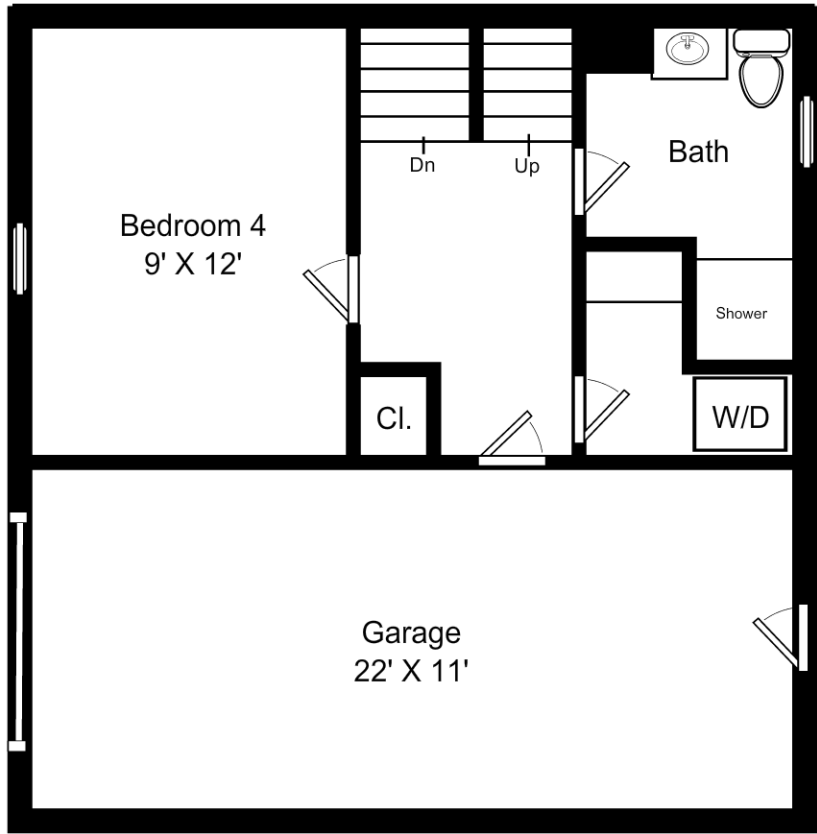

Ceiling Height: 7' 4"

773 Greendale Avenue Main Level

powered by 2020 Icovia

This floor plan is a representation and should not be relied on exclusively. Measurements should be verified to ensure accuracy.

Ceiling Height: 7' 4"

773 Greendale Avenue Upper Level

powered by 2020 Icovia

This floor plan is a representation and should not be relied on exclusively. Measurements should be verified to ensure accuracy.

Ceiling Height: 7' 4"

773 Greendale Avenue Ground Level

powered by 2020 Icovia

This floor plan is a representation and should not be relied on exclusively. Measurements should be verified to ensure accuracy.

Ceiling Height: 7' 0"

773 Greendale Avenue Lower Level

powered by 2020 Icovia

This floor plan is a representation and should not be relied on exclusively. Measurements should be verified to ensure accuracy.