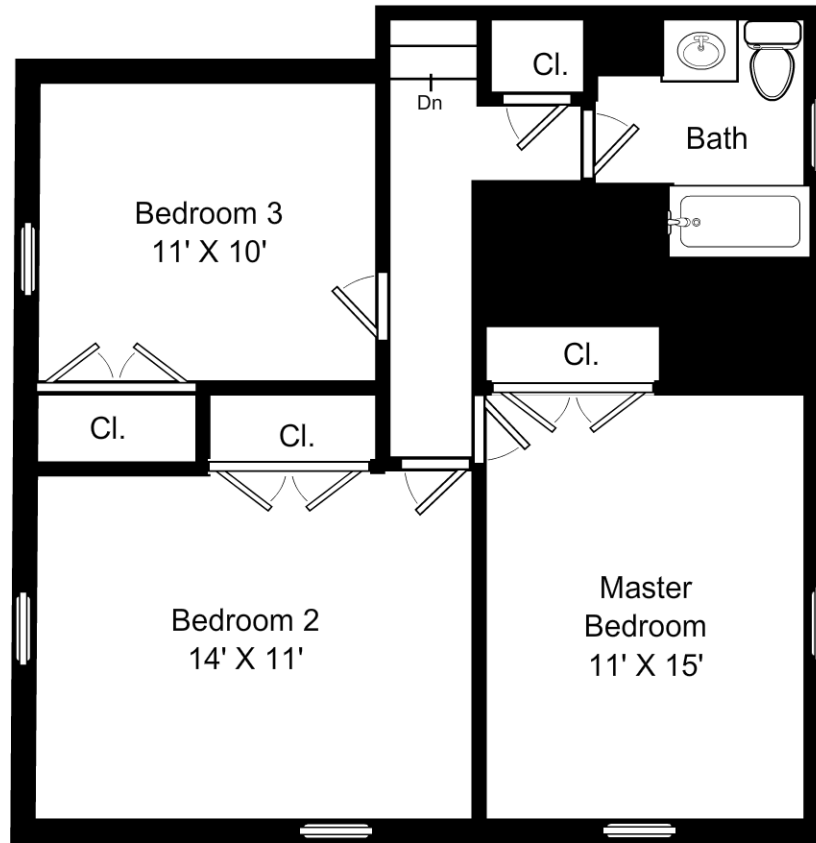

Ceiling Height: 7' 4"

773 Greendale Avenue Main Level

powered by 2020 Icovia

This floor plan is a representation and should not be relied on exclusively. Measurements should be verified to ensure accuracy.

Ceiling Height: 7' 4"

773 Greendale Avenue Upper Level

powered by 2020 Icovia

This floor plan is a representation and should not be relied on exclusively. Measurements should be verified to ensure accuracy.

Ceiling Height: 7' 4"

773 Greendale Avenue Ground Level

powered by 2020 Icovia

This floor plan is a representation and should not be relied on exclusively. Measurements should be verified to ensure accuracy.

Ceiling Height: 7' 0"

773 Greendale Avenue Lower Level

powered by 2020 Icovia

This floor plan is a representation and should not be relied on exclusively. Measurements should be verified to ensure accuracy.