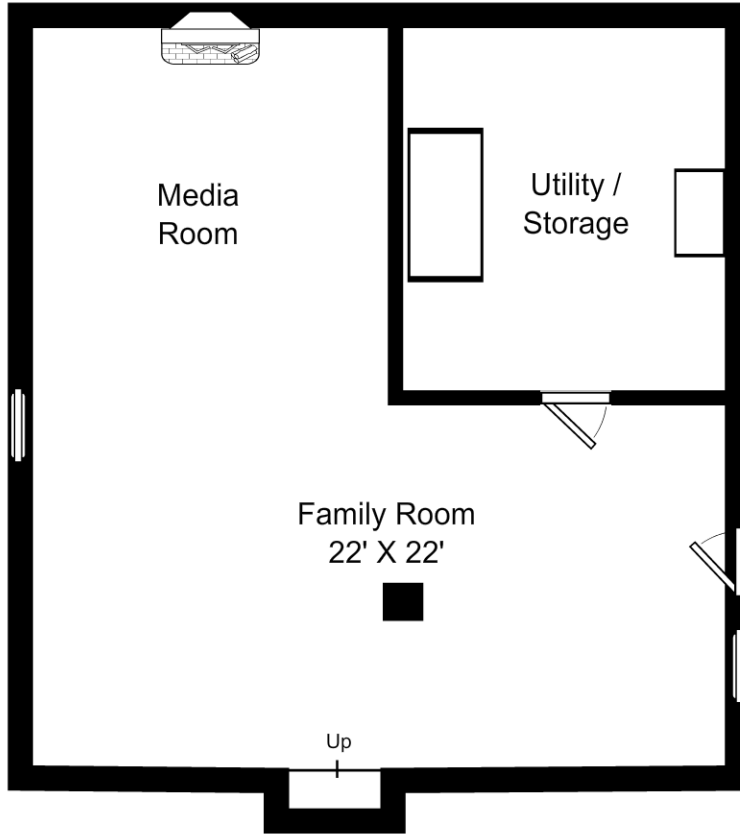

Ceiling Height: 7' 4"

773 Greendale Avenue Upper Level

powered by 2020 Icovia

This floor plan is a representation and should not be relied on exclusively. Measurements should be verified to ensure accuracy.

Ceiling Height: 7' 4"

773 Greendale Avenue Ground Level

powered by 2020 Icovia

This floor plan is a representation and should not be relied on exclusively. Measurements should be verified to ensure accuracy.

Ceiling Height: 7' 0"

773 Greendale Avenue Lower Level

powered by 2020 Icovia

This floor plan is a representation and should not be relied on exclusively. Measurements should be verified to ensure accuracy.