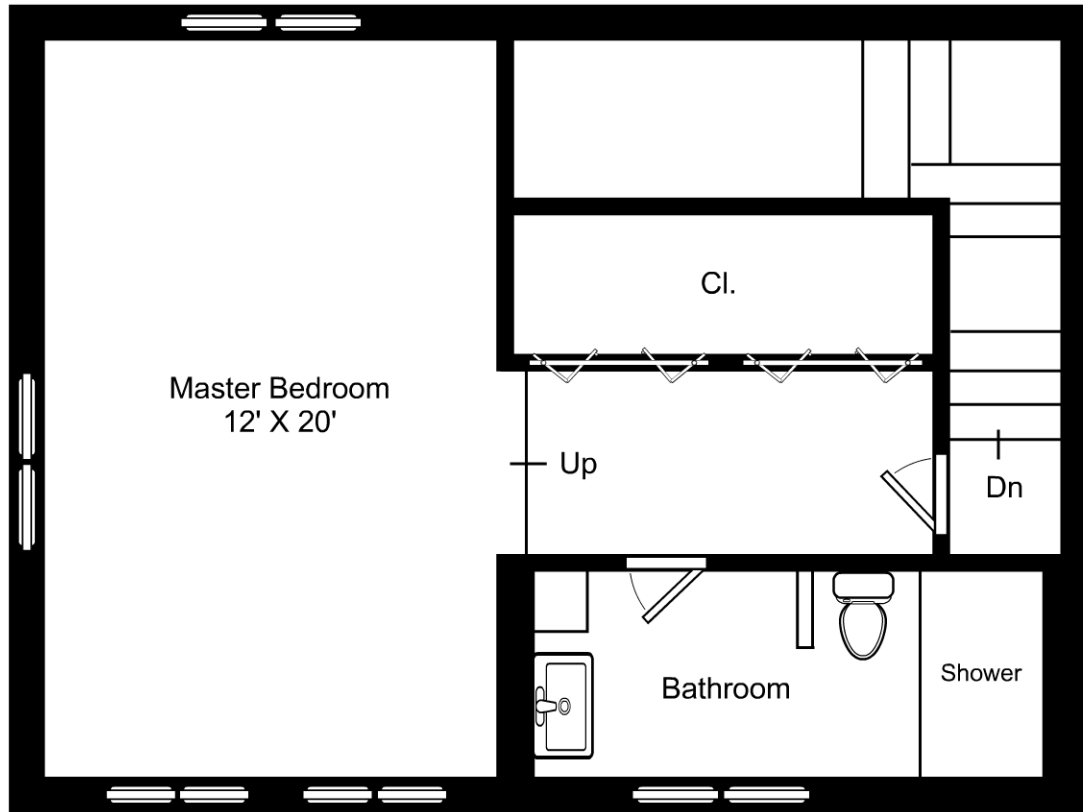

This is an artistic rendering, not a technical drawing. Dimensions are estimates and are not guaranteed. May not be to exact scale.

1/8" = 1'-0"
 └─ = 12"

329 Merriam Street Weston / First Floor

Listing no. 20190122A1

This is an artistic rendering, not a technical drawing. Dimensions are estimates and are not guaranteed. May not be to exact scale.

3/16" = 1'-0"
└── = 12"

329 Merriam Street Weston / Second Floor

Listing no. 20190122A1

This is an artistic rendering, not a technical drawing. Dimensions are estimates and are not guaranteed. May not be to exact scale.

1/8" = 1'-0"
└─ = 12"

329 Merriam Street Weston / Lower Level

Listing no. 20190122A1