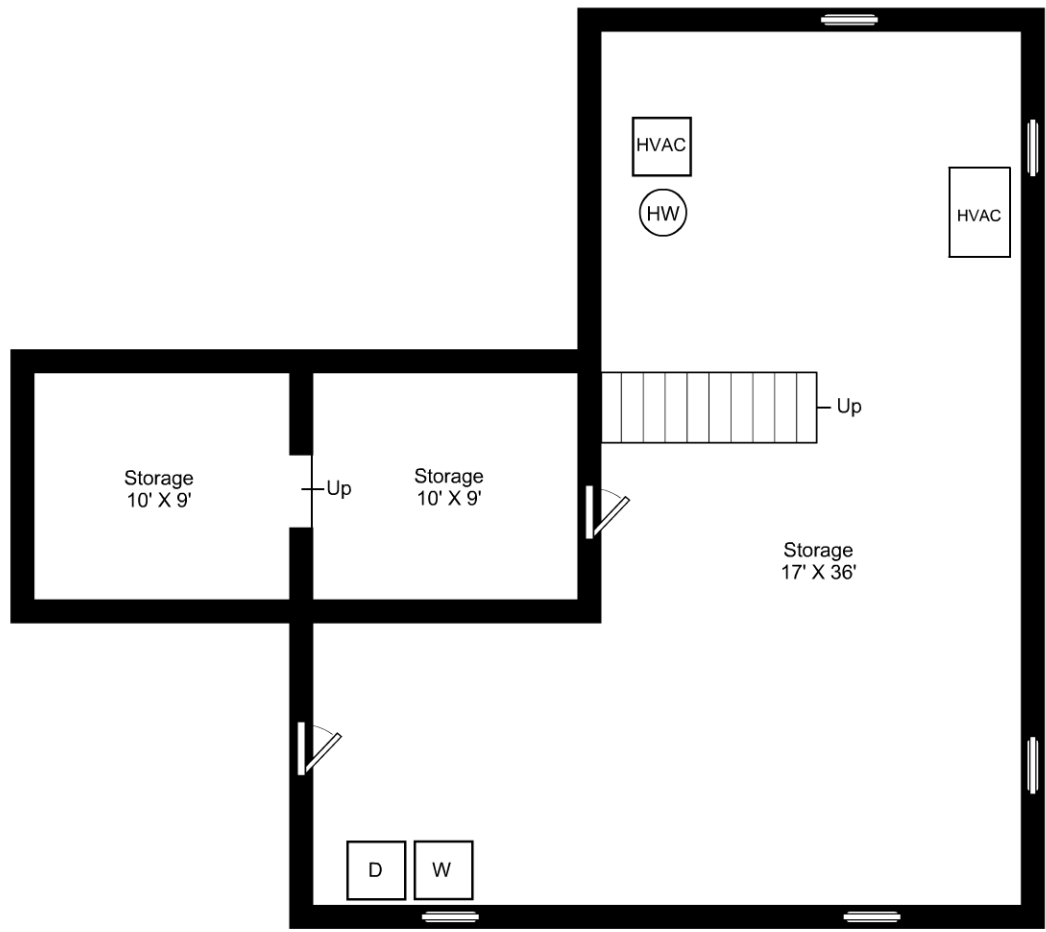

This is an artistic rendering, not a technical drawing. Dimensions are estimates and are not guaranteed. May not be to exact scale.

1/8" = 1'-0"
 └─ = 12"

329 Merriam Street Weston / First Floor

Listing no. 20190122A1

This is an artistic rendering, not a technical drawing. Dimensions are estimates and are not guaranteed. May not be to exact scale.

3/16" = 1'-0"
└── = 12"

329 Merriam Street Weston / Second Floor

Listing no. 20190122A1

This is an artistic rendering, not a technical drawing. Dimensions are estimates and are not guaranteed. May not be to exact scale.

1/8" = 1'-0"
└─ = 12"

329 Merriam Street Weston / Lower Level

Listing no. 20190122A1