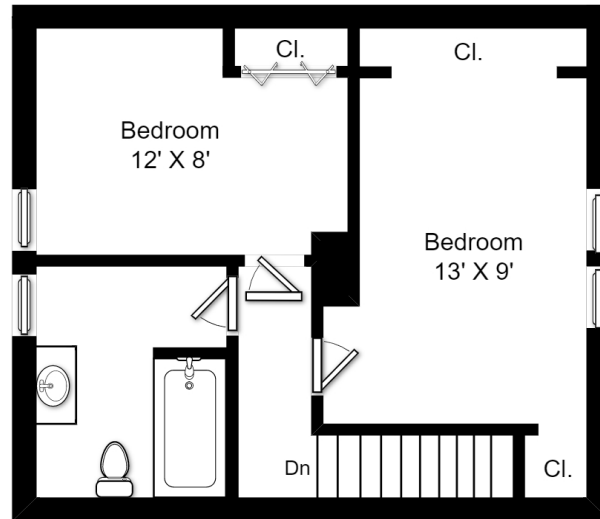

Powered by 2020 Icovia

119 Dudley Street First Floor

This floor plan is a representation and should not be relied on exclusively. Measurements should be verified to ensure accuracy.

This is an artistic rendering for visual purposes only.
 Dimensions are estimates and are not guaranteed.
 May not be to exact scale.
 Ceiling Height: 8' 6"

Powered by 2020 Icovia

119 Dudley Street Second Floor

This floor plan is a representation and should not be relied on exclusively. Measurements should be verified to ensure accuracy.

This is an artistic rendering for visual purposes only.
 Dimensions are estimates and are not guaranteed.
 May not be to exact scale.
 Ceiling Height: 6' 2" - 6' 10"

Powered by 2020 Icovia

119 Dudley Street Lower Level

This floor plan is a representation and should not be relied on exclusively. Measurements should be verified to ensure accuracy.