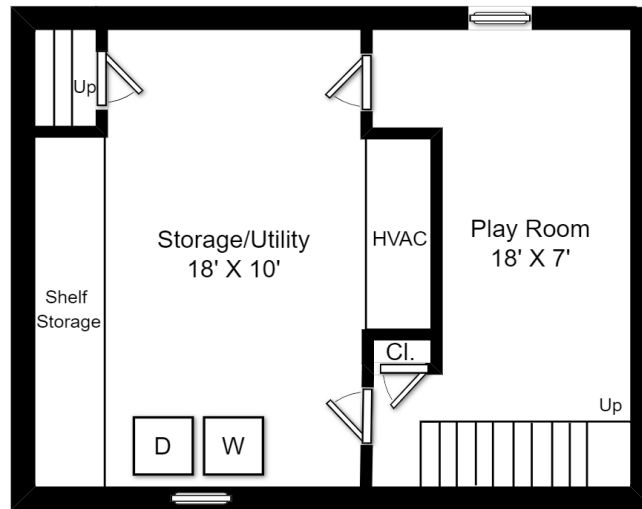

Powered by 2020 Icovia

119 Dudley Street First Floor

This floor plan is a representation and should not be relied on exclusively. Measurements should be verified to ensure accuracy.

This is an artistic rendering for visual purposes only.
 Dimensions are estimates and are not guaranteed.
 May not be to exact scale.
 Ceiling Height: 8' 6"

Powered by 2020 Icovia

119 Dudley Street Second Floor

This floor plan is a representation and should not be relied on exclusively. Measurements should be verified to ensure accuracy.

This is an artistic rendering for visual purposes only.
 Dimensions are estimates and are not guaranteed.
 May not be to exact scale.
 Ceiling Height: 6' 2" - 6' 10"

Powered by 2020 Icovia

119 Dudley Street Lower Level

This floor plan is a representation and should not be relied on exclusively. Measurements should be verified to ensure accuracy.