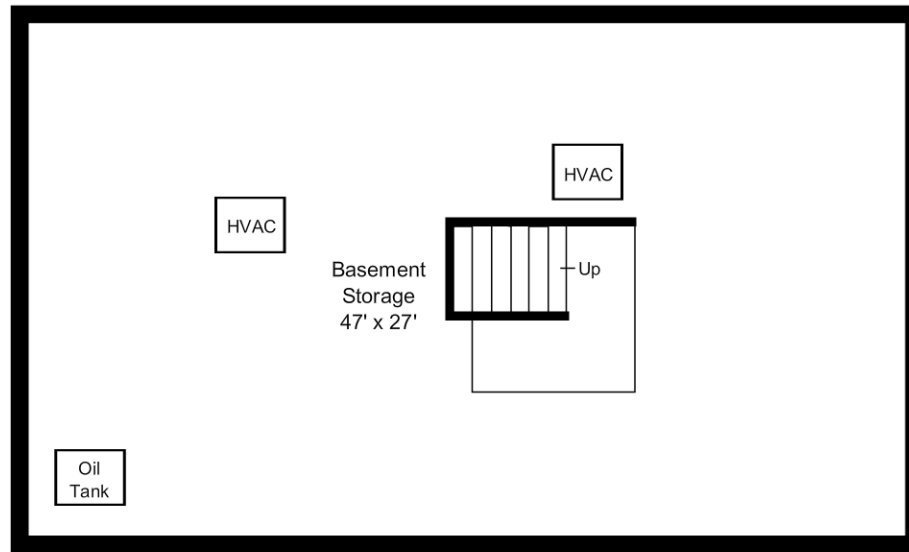

Goodwin Farm - 1 Hunt Drive #1B First Floor

powered by 2020 Icovia

This floor plan is a representation and should not be relied on exclusively. Measurements should be verified to ensure accuracy.

Goodwin Farm - 1 Hunt Drive #1B Second Floor

powered by 2020 Icovia

This floor plan is a representation and should not be relied on exclusively. Measurements should be verified to ensure accuracy.

Ceiling Height: 4'1"

Goodwin Farm - 1 Hunt Drive #1B Basement

powered by 2020 Icovia

This floor plan is a representation and should not be relied on exclusively. Measurements should be verified to ensure accuracy.