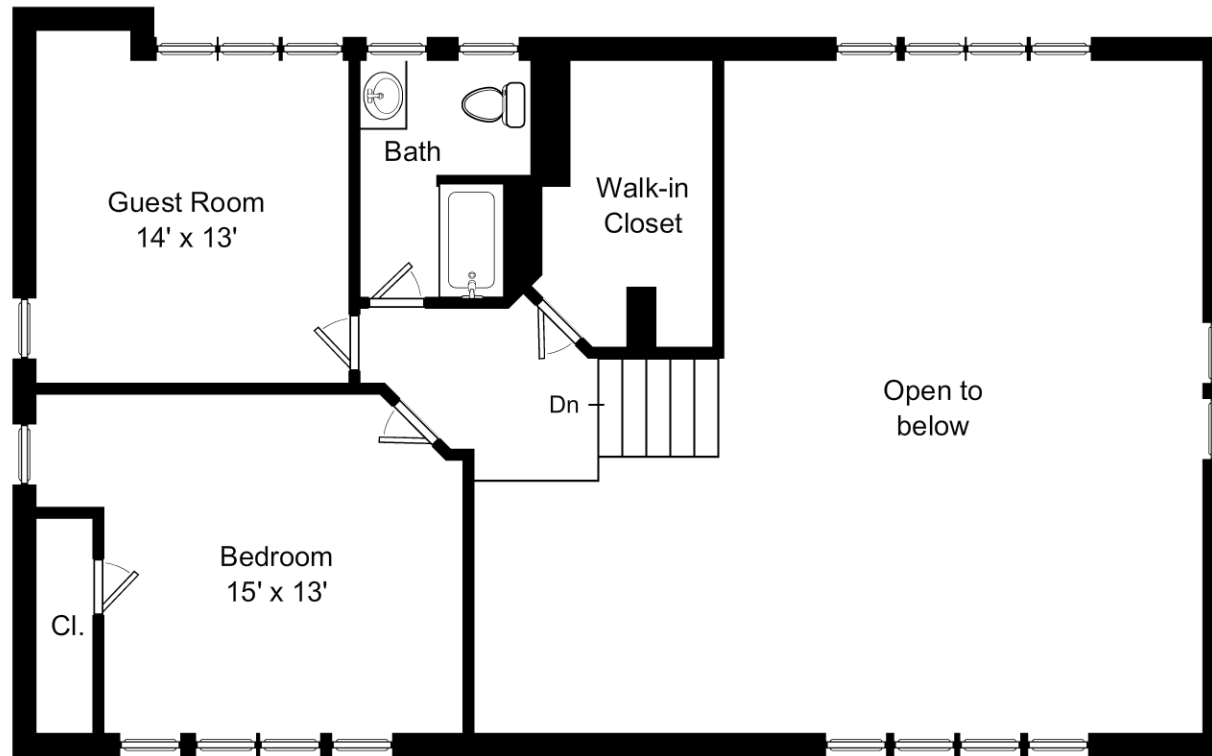

Goodwin Farm - 1 Hunt Drive #1B First Floor

powered by 2020 Icovia

This floor plan is a representation and should not be relied on exclusively. Measurements should be verified to ensure accuracy.

Goodwin Farm - 1 Hunt Drive #1B Second Floor

powered by 2020 Icovia

This floor plan is a representation and should not be relied on exclusively. Measurements should be verified to ensure accuracy.

Ceiling Height: 4'1"

Goodwin Farm - 1 Hunt Drive #1B Basement

powered by 2020 Icovia

This floor plan is a representation and should not be relied on exclusively. Measurements should be verified to ensure accuracy.