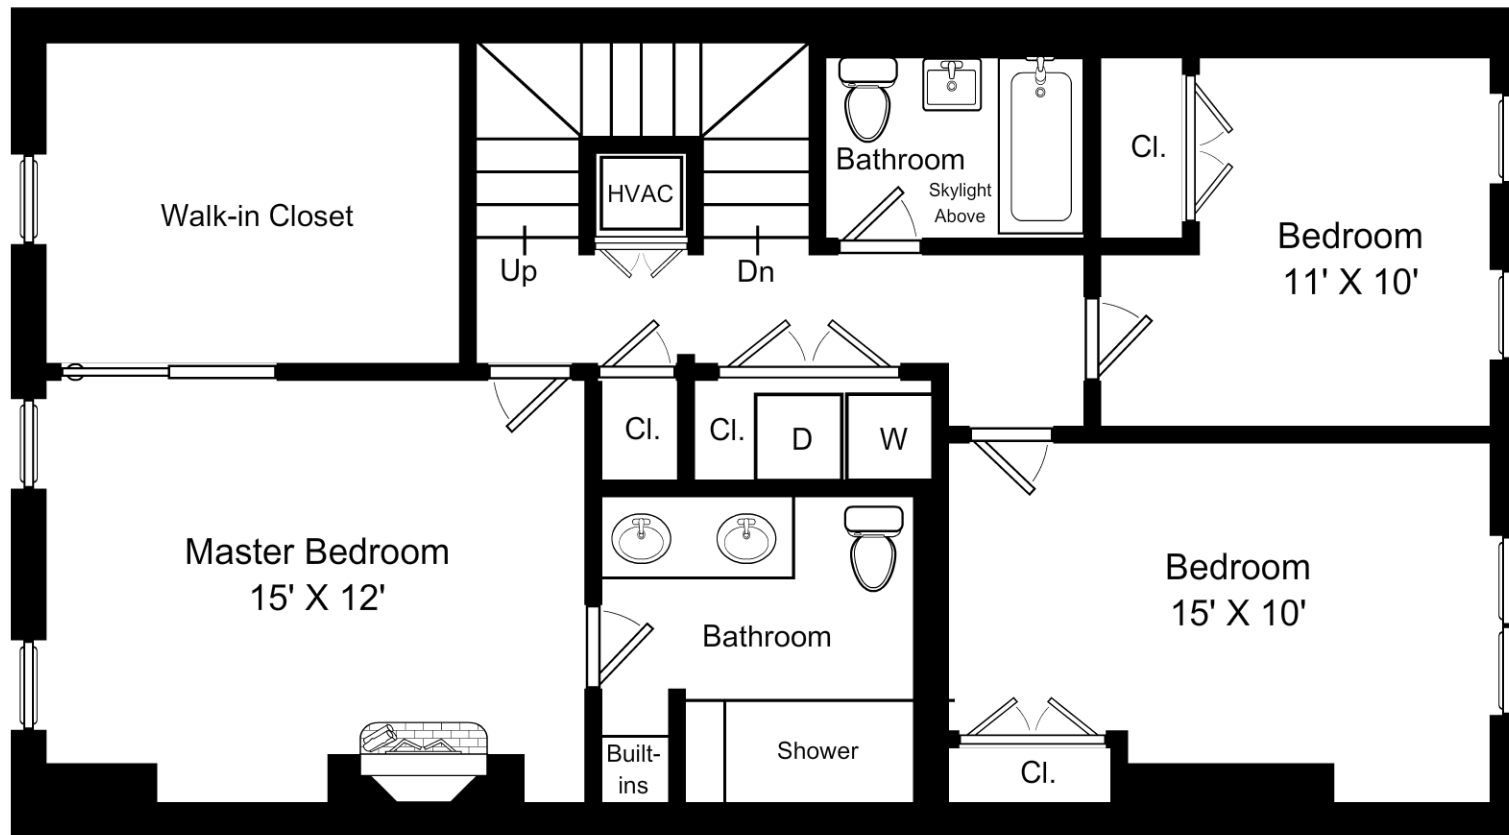

This is an artistic rendering, not a technical drawing. Dimensions are estimates and are not guaranteed. May not be to exact scale.

**123 Charles Street Boston Unit 2** First Floor

powered by 2020 Icovia

This floor plan is a representation and should not be relied on exclusively. Measurements should be verified to ensure accuracy.

This is an artistic rendering, not a technical drawing. Dimensions are estimates and are not guaranteed. May not be to exact scale.

**123 Charles Street Boston Unit 2** Second Floor

powered by 2020 Icovia

This floor plan is a representation and should not be relied on exclusively. Measurements should be verified to ensure accuracy.

This is an artistic rendering, not a technical drawing. Dimensions are estimates and are not guaranteed. May not be to exact scale.

**123 Charles Street Boston Unit 2** Roof Deck

powered by 2020 Icovia

This floor plan is a representation and should not be relied on exclusively. Measurements should be verified to ensure accuracy.