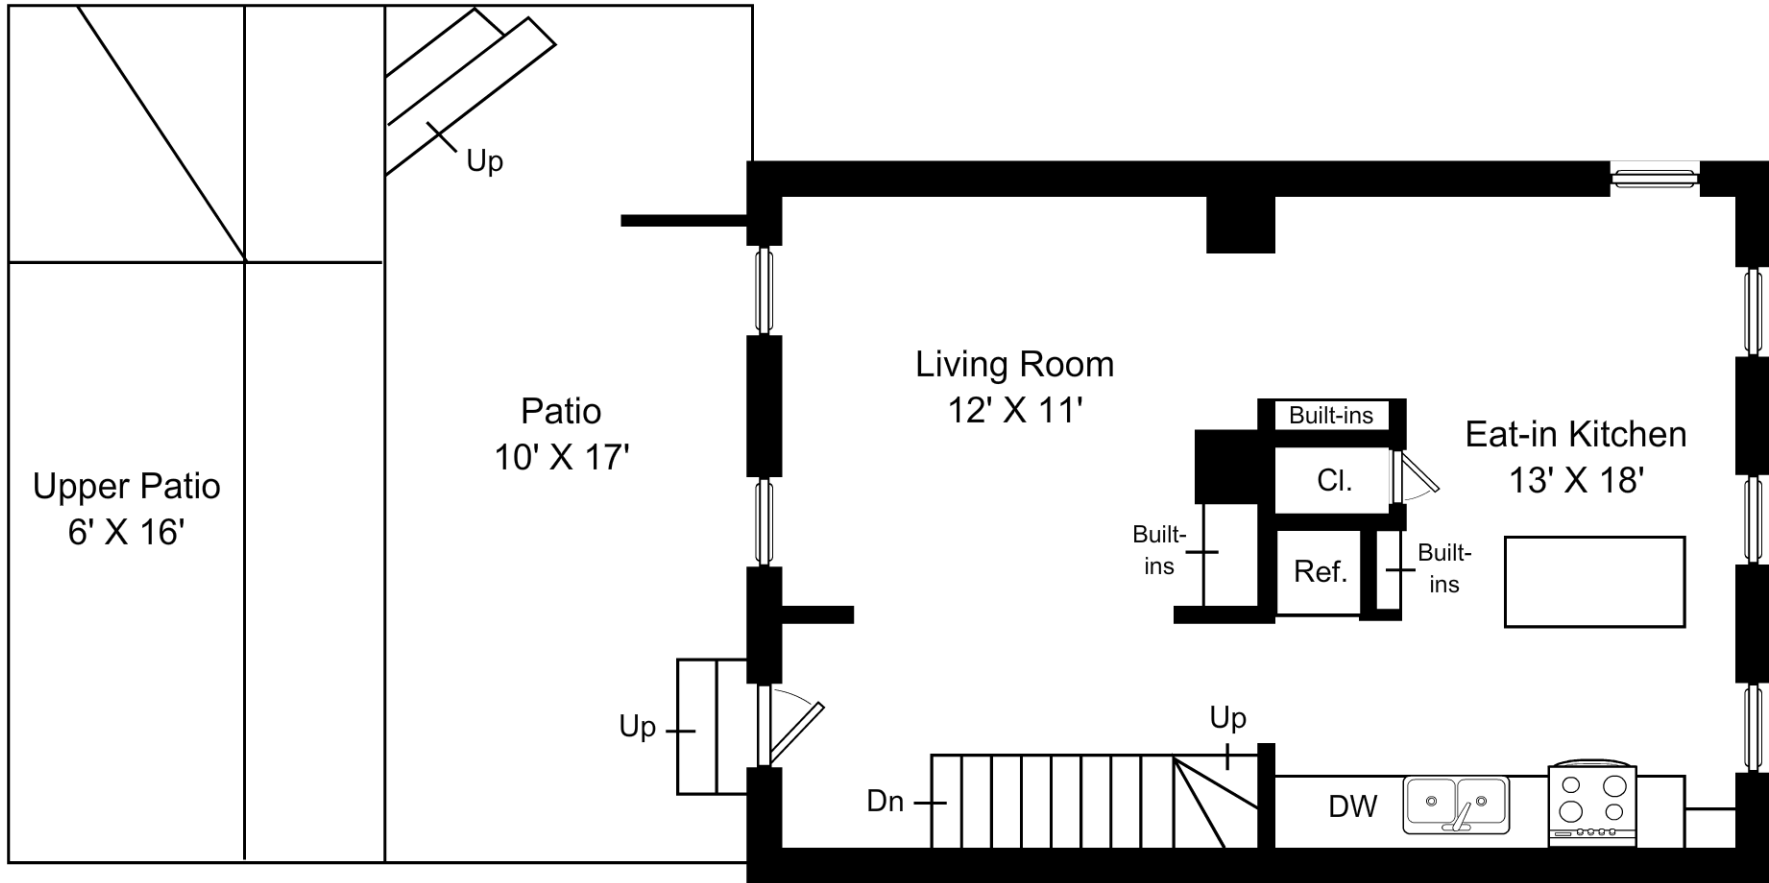

This is an artistic rendering, not a technical drawing.
 Dimensions are estimates and are not guaranteed. May not be to exact scale.

Ceiling height: 8'

79 Russell Street Boston First Floor

powered by 2020 Icovia

This floor plan is a representation and should not be relied on exclusively. Measurements should be verified to ensure accuracy.

This is an artistic rendering, not a technical drawing. Dimensions are estimates and are not guaranteed. May not be to exact scale.

Ceiling height: 8'9"

79 Russell Street Boston Second Floor

powered by 2020 Icovia

This floor plan is a representation and should not be relied on exclusively. Measurements should be verified to ensure accuracy.

This is an artistic rendering, not a technical drawing. Dimensions are estimates and are not guaranteed. May not be to exact scale.
 Ceiling height: 8'

79 Russell Street Boston Third Floor

powered by 2020 Icovia