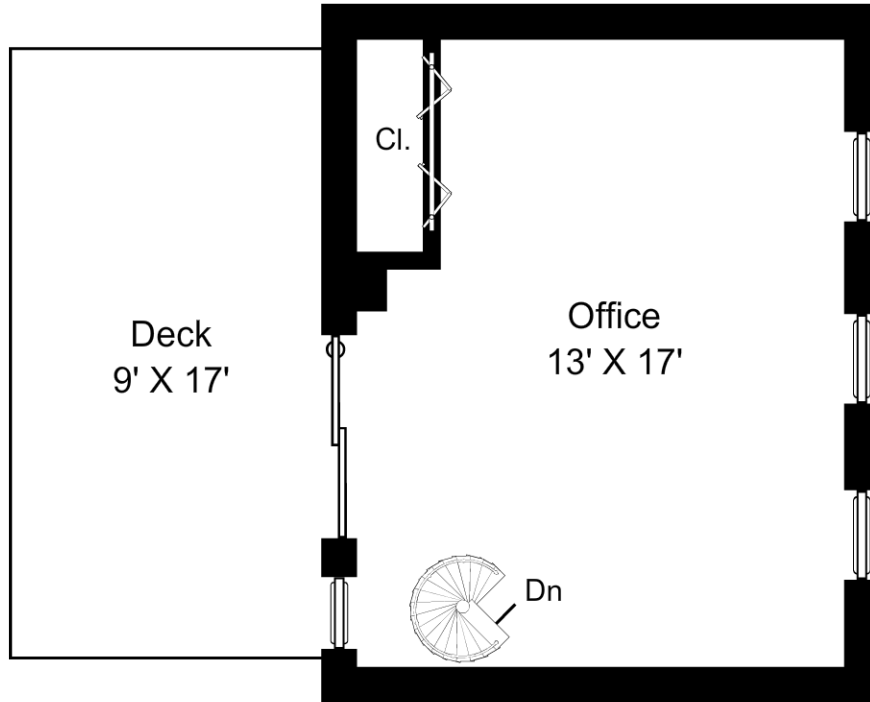

This is an artistic rendering, not a technical drawing.
 Dimensions are estimates and are not guaranteed. May not be to exact scale.

Ceiling height: 8'

79 Russell Street Boston First Floor

powered by 2020 Icovia

Ceiling height: 8'9"

79 Russell Street Boston Second Floor

powered by 2020 Icovia

This floor plan is a representation and should not be relied on exclusively. Measurements should be verified to ensure accuracy.

This is an artistic rendering, not a technical drawing. Dimensions are estimates and are not guaranteed. May not be to exact scale.
 Ceiling height: 8'

79 Russell Street Boston Third Floor

powered by 2020 Icovia

This floor plan is a representation and should not be relied on exclusively. Measurements should be verified to ensure accuracy.

This is an artistic rendering, not a technical drawing. Dimensions are estimates and are not guaranteed. May not be to exact scale.