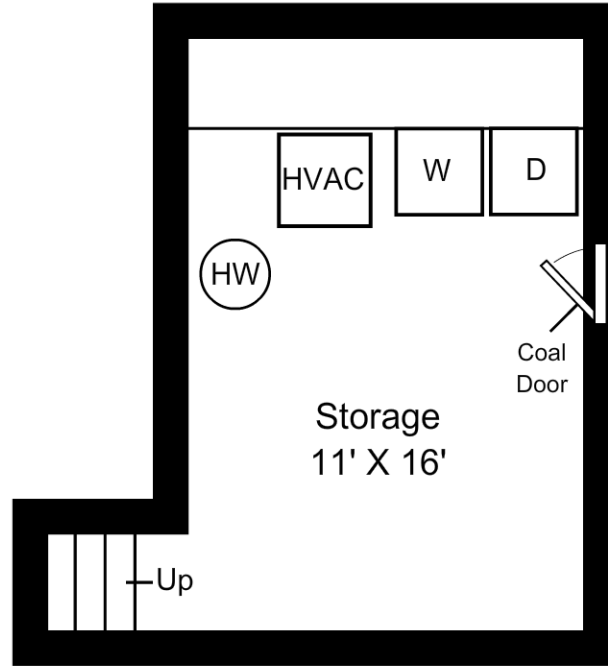

This floor plan is a representation and should not be relied on exclusively. Measurements should be verified to ensure accuracy.

This is an artistic rendering, not a technical drawing. Dimensions are estimates and are not guaranteed. May not be to exact scale.

Ceiling height: 8'8"

79 Russell Street Boston Fourth Floor

powered by 2020 Icovia

This floor plan is a representation and should not be relied on exclusively. Measurements should be verified to ensure accuracy.

This is an artistic rendering, not a technical drawing.
Dimensions are estimates and are not guaranteed. May not be to exact scale.

Ceiling height: 7'6"

79 Russell Street Boston Lower Level

powered by 2020 Icovia

This floor plan is a representation and should not be relied on exclusively. Measurements should be verified to ensure accuracy.