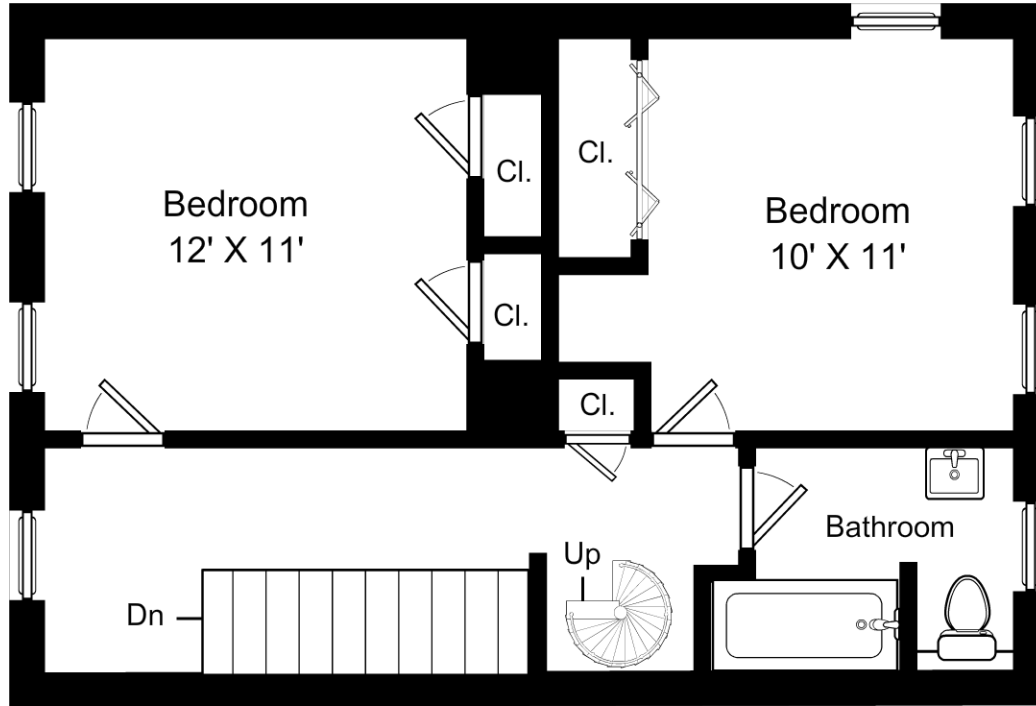

This floor plan is a representation and should not be relied on exclusively. Measurements should be verified to ensure accuracy.

This is an artistic rendering, not a technical drawing. Dimensions are estimates and are not guaranteed. May not be to exact scale.

Ceiling height: 8'9"

79 Russell Street Boston Second Floor

powered by 2020 Icovia

This floor plan is a representation and should not be relied on exclusively. Measurements should be verified to ensure accuracy.

This is an artistic rendering, not a technical drawing. Dimensions are estimates and are not guaranteed. May not be to exact scale.
 Ceiling height: 8'

79 Russell Street Boston Third Floor

powered by 2020 Icovia