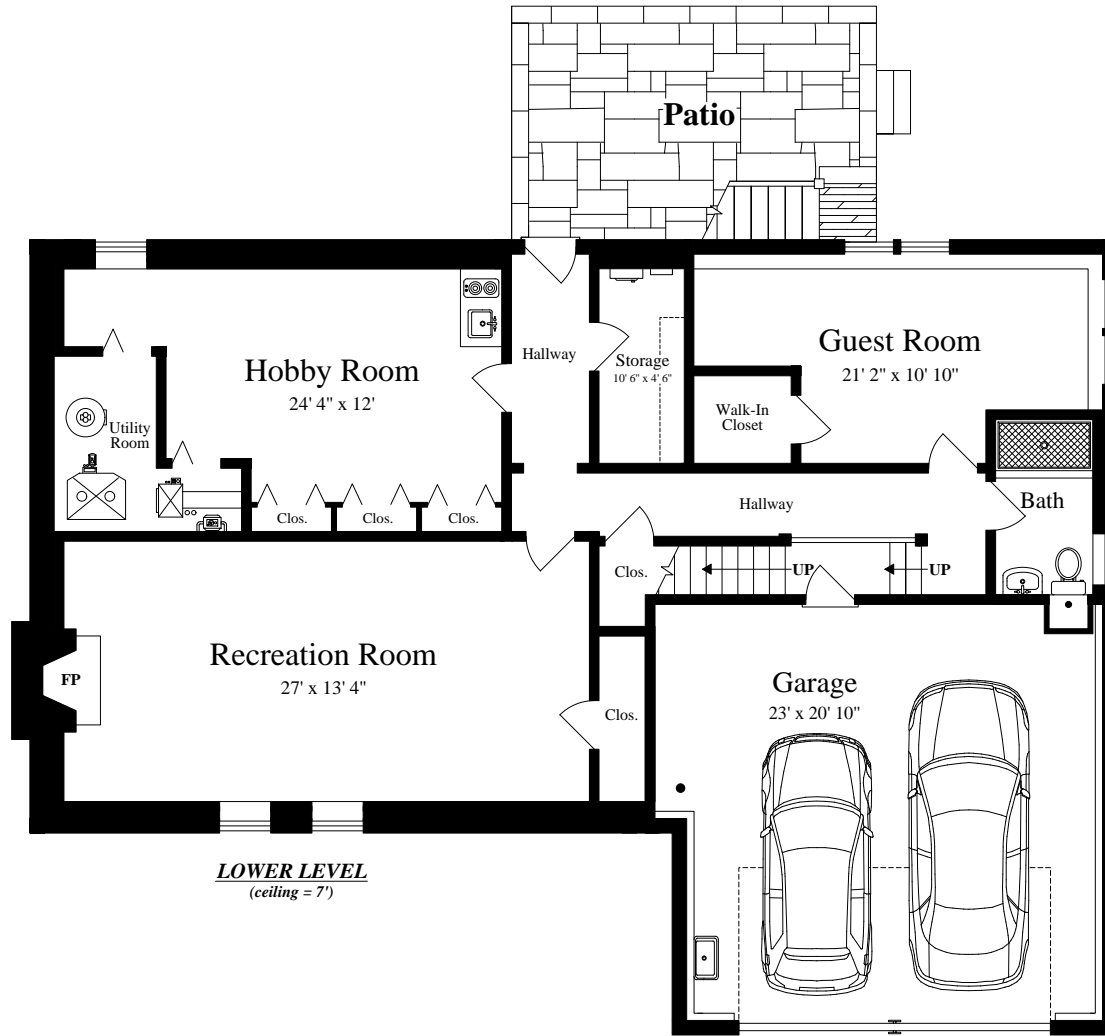

11 Nod Hill Road
Newton, Massachusetts 02461

The details and specifications of these floor plans are approximations only. No warranties are made as to their accuracy. For more information visit us at www.designsbyjohnclark.com
© 2018 Designs by John Clark, All Rights Reserved