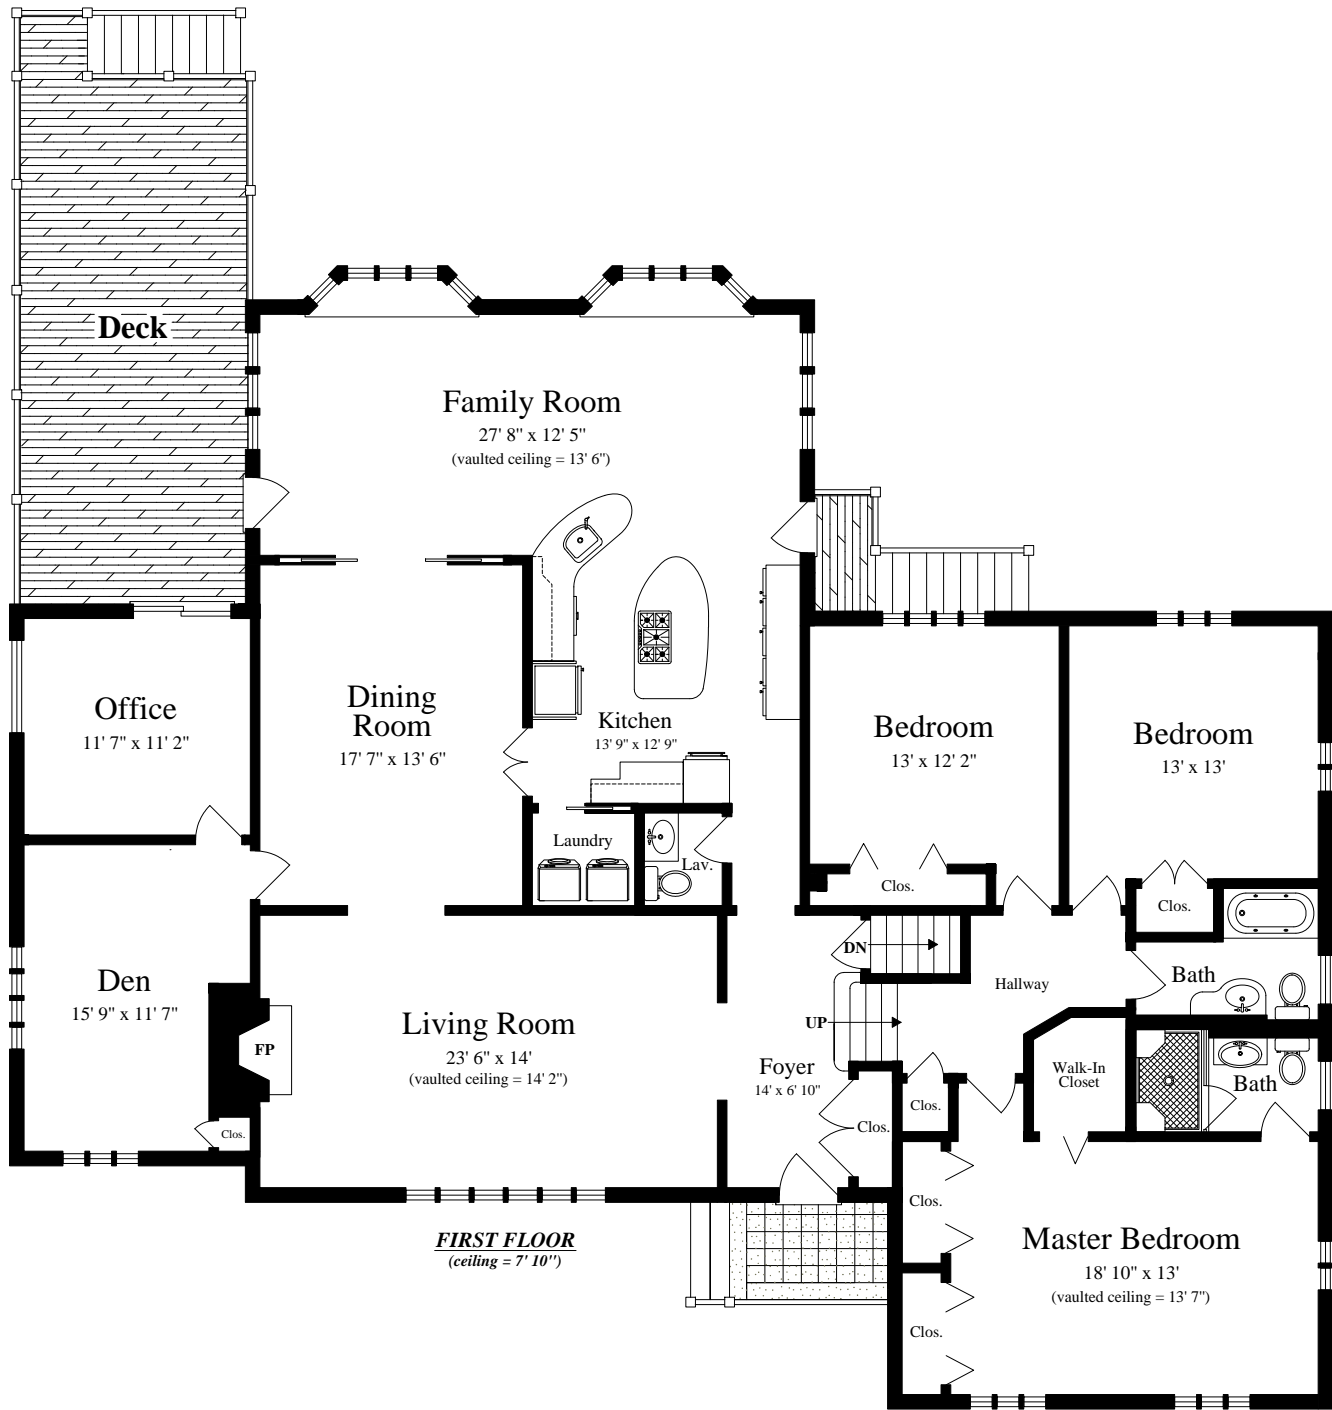

11 Nod Hill Road
Newton, Massachusetts 02461

FIRST FLOOR
(ceiling = 7' 10")

The details and specifications of these floor plans are approximations only. No warranties are made as to their accuracy. For more information visit us at www.designsbyjohnclark.com
 © 2018 Designs by John Clark, All Rights Reserved