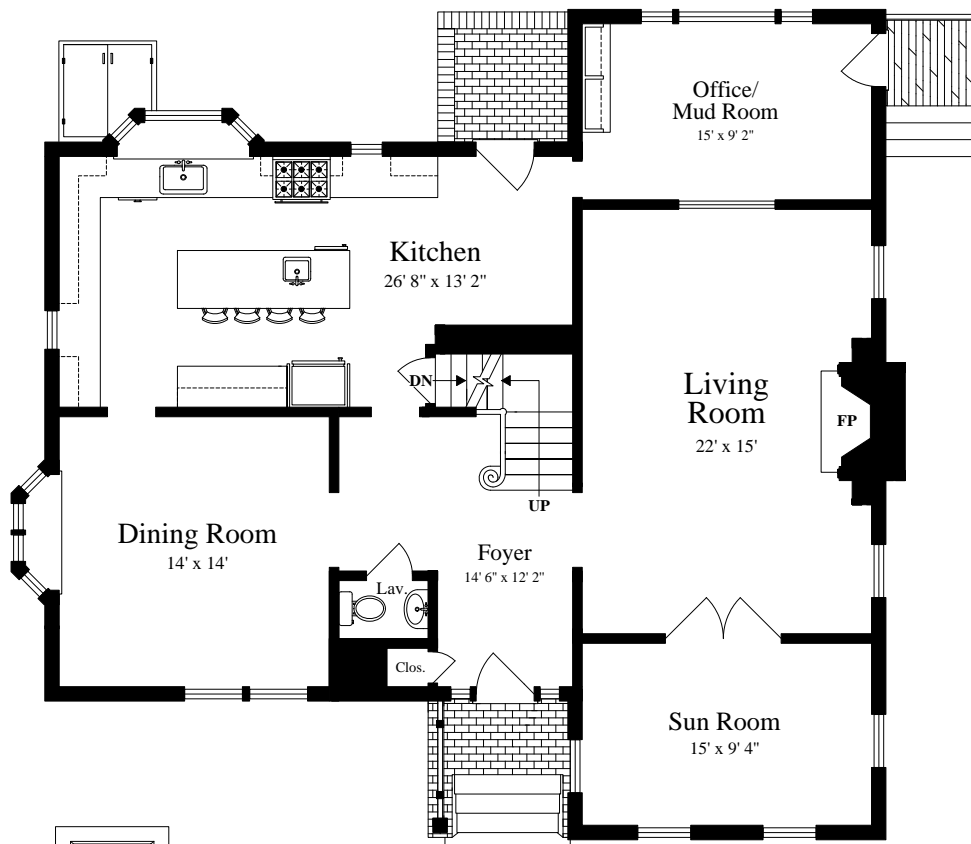

70 Hull Street

Newton, Massachusetts 02460

FIRST FLOOR
(ceiling = 8')

LOWER LEVEL
(ceiling = 8')

The details and specifications of these floor plans are approximations only. No warranties are made as to their accuracy. For more information visit us at www.designsbyjohnclark.com

© 2020 Designs by John Clark, All Rights Reserved

70 Hull Street

Newton, Massachusetts 02460

THIRD FLOOR
(ceiling = 7' 5")

SECOND FLOOR
(ceiling = 7' 7")

The details and specifications of these floor plans are approximations only. No warranties are made as to their accuracy. For more information visit us at www.designsbyjohnclark.com

© 2020 Designs by John Clark, All Rights Reserved

70 Hull Street
Newton, Massachusetts 02460

Scale: 1/8" = 1'

The details and specifications of these floor plans are approximations only. No warranties are made as to their accuracy. For more information visit us at www.designsbyjohnclark.com
© 2020 Designs by John Clark, All Rights Reserved

70 Hull Street
Newton, Massachusetts 02460

LOWER LEVEL
(ceiling = 8')

Scale: 1/8" = 1'

The details and specifications of these floor plans are approximations only. No warranties are made as to their accuracy. For more information visit us at www.designsbyjohnclark.com