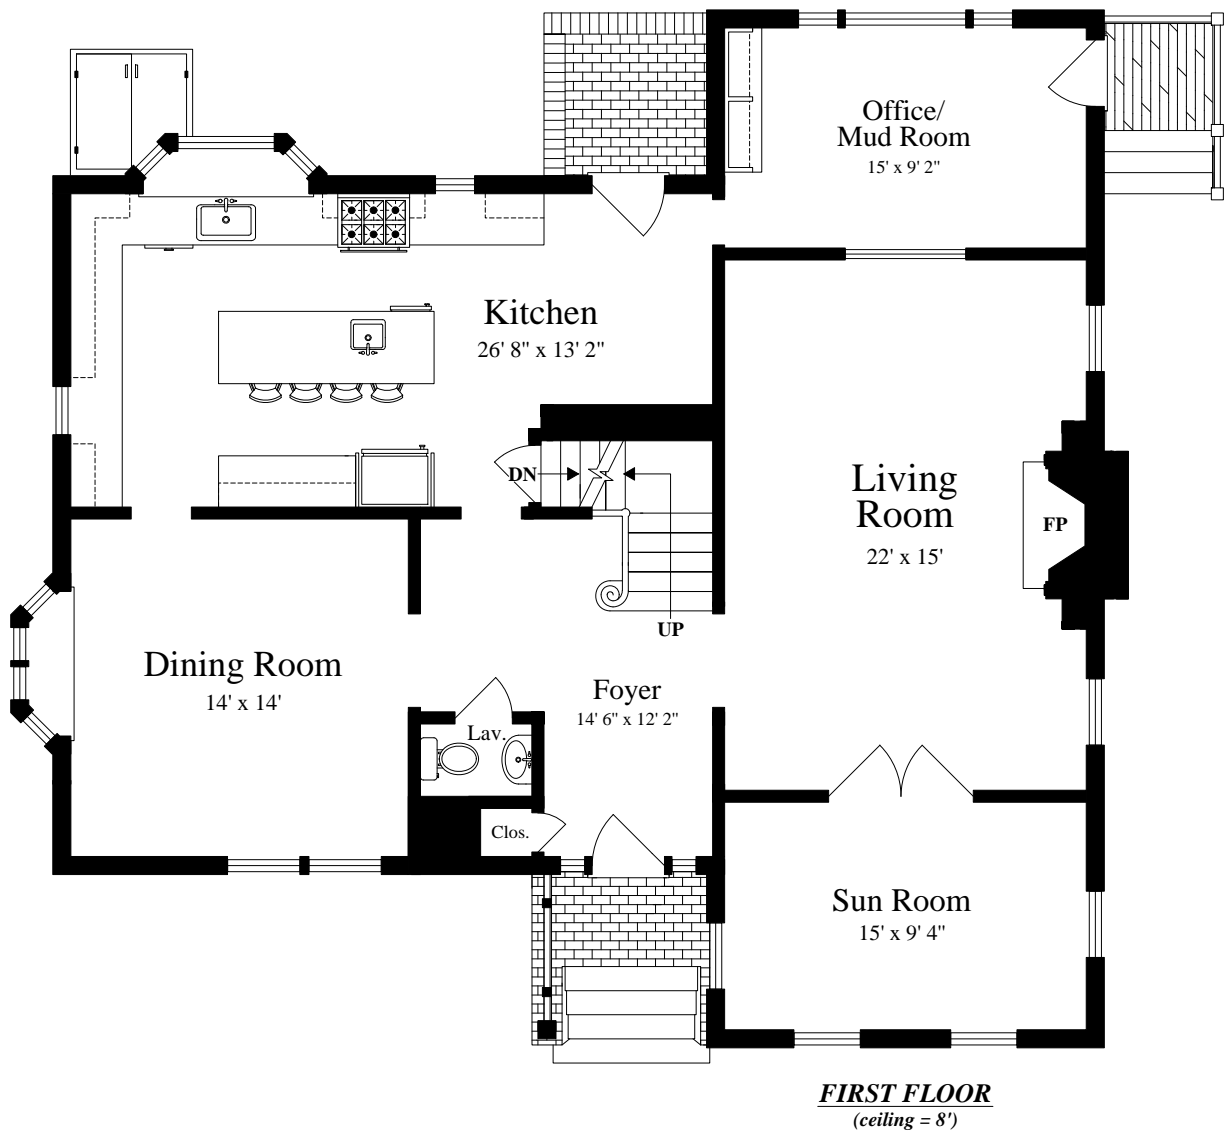

70 Hull Street

Newton, Massachusetts 02460

FIRST FLOOR
(ceiling = 8')

LOWER LEVEL
(ceiling = 8')

The details and specifications of these floor plans are approximations only. No warranties are made as to their accuracy. For more information visit us at www.designsbyjohnclark.com

© 2020 Designs by John Clark, All Rights Reserved

70 Hull Street

Newton, Massachusetts 02460

THIRD FLOOR
(ceiling = 7' 5")

SECOND FLOOR
(ceiling = 7' 7")

The details and specifications of these floor plans are approximations only. No warranties are made as to their accuracy. For more information visit us at www.designsbyjohnclark.com

© 2020 Designs by John Clark, All Rights Reserved

70 Hull Street
Newton, Massachusetts 02460

Scale: 1/8" = 1'

The details and specifications of these floor plans are approximations only. No warranties are made as to their accuracy. For more information visit us at www.designsbyjohnclark.com
© 2020 Designs by John Clark, All Rights Reserved

70 Hull Street
Newton, Massachusetts 02460

LOWER LEVEL
(ceiling = 8')

Scale: 1/8" = 1'

The details and specifications of these floor plans are approximations only. No warranties are made as to their accuracy. For more information visit us at www.designsbyjohnclark.com