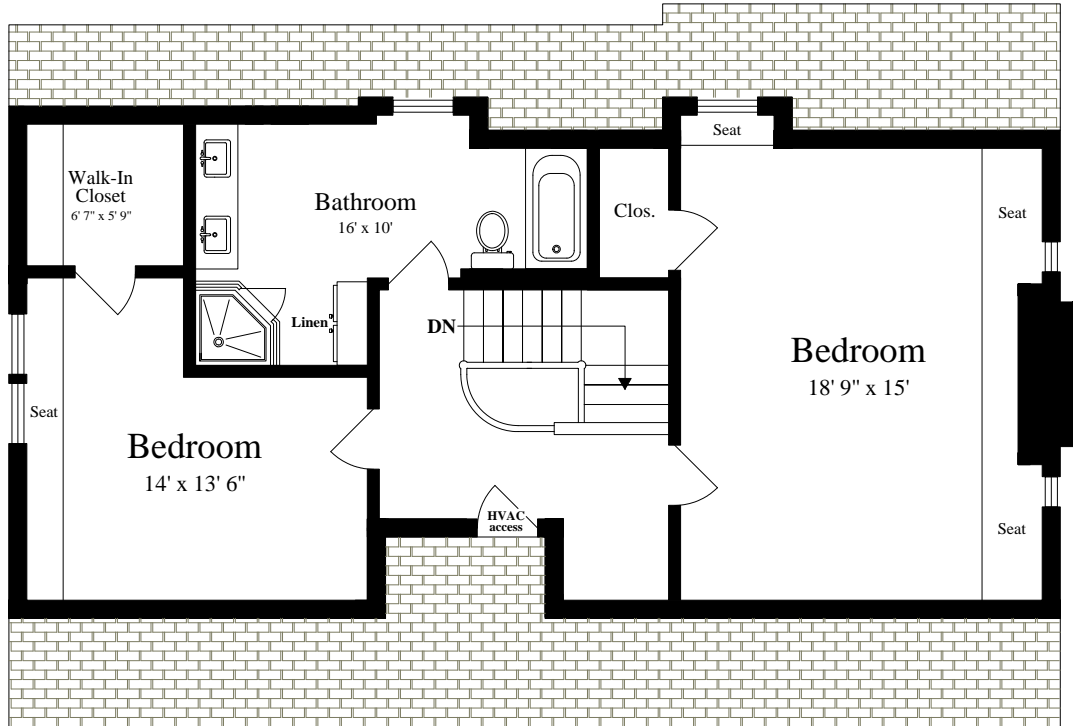

70 Hull Street
Newton, Massachusetts 02460

LOWER LEVEL
(ceiling = 8')

Scale: 1/8" = 1'

The details and specifications of these floor plans are approximations only. No warranties are made as to their accuracy. For more information visit us at www.designsbyjohnclark.com

© 2020 Designs by John Clark, All Rights Reserved

70 Hull Street
Newton, Massachusetts 02460

SECOND FLOOR
(ceiling = 7' 7")

Scale: 1/8" = 1'

The details and specifications of these floor plans are approximations only. No warranties are made as to their accuracy. For more information visit us at www.designsbyjohnclark.com

© 2020 Designs by John Clark, All Rights Reserved

70 Hull Street
Newton, Massachusetts 02460

THIRD FLOOR
(ceiling = 7' 5")

Scale: 1/8" = 1'

The details and specifications of these floor plans are approximations only. No warranties are made as to their accuracy. For more information visit us at www.designsbyjohnclark.com