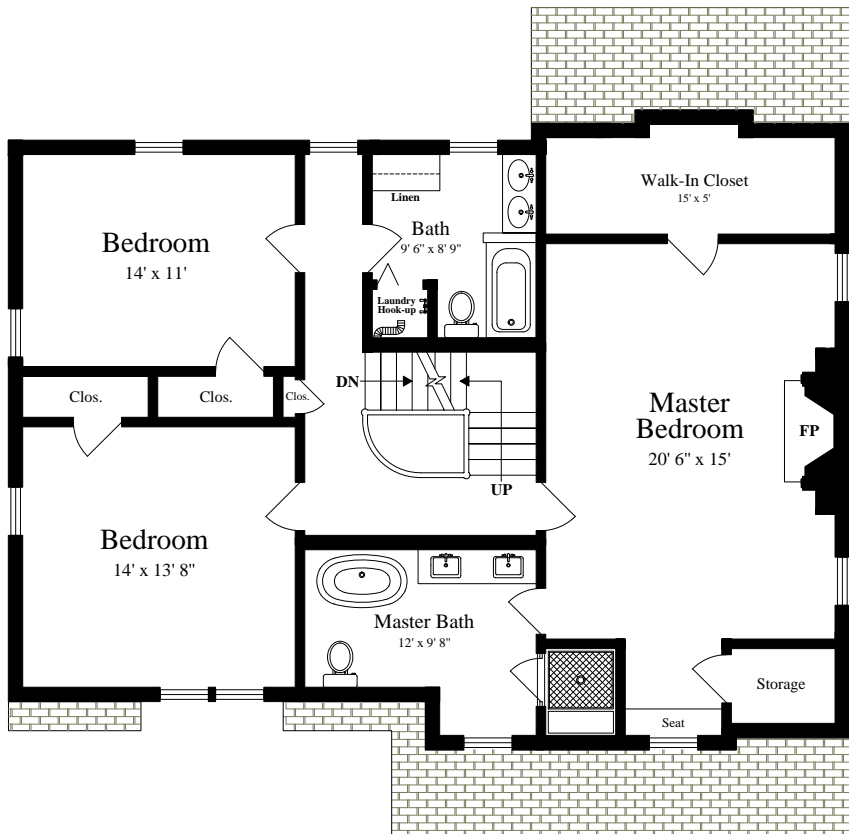

70 Hull Street

Newton, Massachusetts 02460

FIRST FLOOR
(ceiling = 8')

LOWER LEVEL
(ceiling = 8')

The details and specifications of these floor plans are approximations only. No warranties are made as to their accuracy. For more information visit us at www.designsbyjohnclark.com

© 2020 Designs by John Clark, All Rights Reserved

70 Hull Street

Newton, Massachusetts 02460

THIRD FLOOR
(ceiling = 7' 5")

SECOND FLOOR
(ceiling = 7' 7")

The details and specifications of these floor plans are approximations only. No warranties are made as to their accuracy. For more information visit us at www.designsbyjohnclark.com

© 2020 Designs by John Clark, All Rights Reserved

70 Hull Street
Newton, Massachusetts 02460

Scale: 1/8" = 1'

The details and specifications of these floor plans are approximations only. No warranties are made as to their accuracy. For more information visit us at www.designsbyjohnclark.com
© 2020 Designs by John Clark, All Rights Reserved

70 Hull Street
Newton, Massachusetts 02460

LOWER LEVEL
(ceiling = 8')

Scale: 1/8" = 1'

The details and specifications of these floor plans are approximations only. No warranties are made as to their accuracy. For more information visit us at www.designsbyjohnclark.com