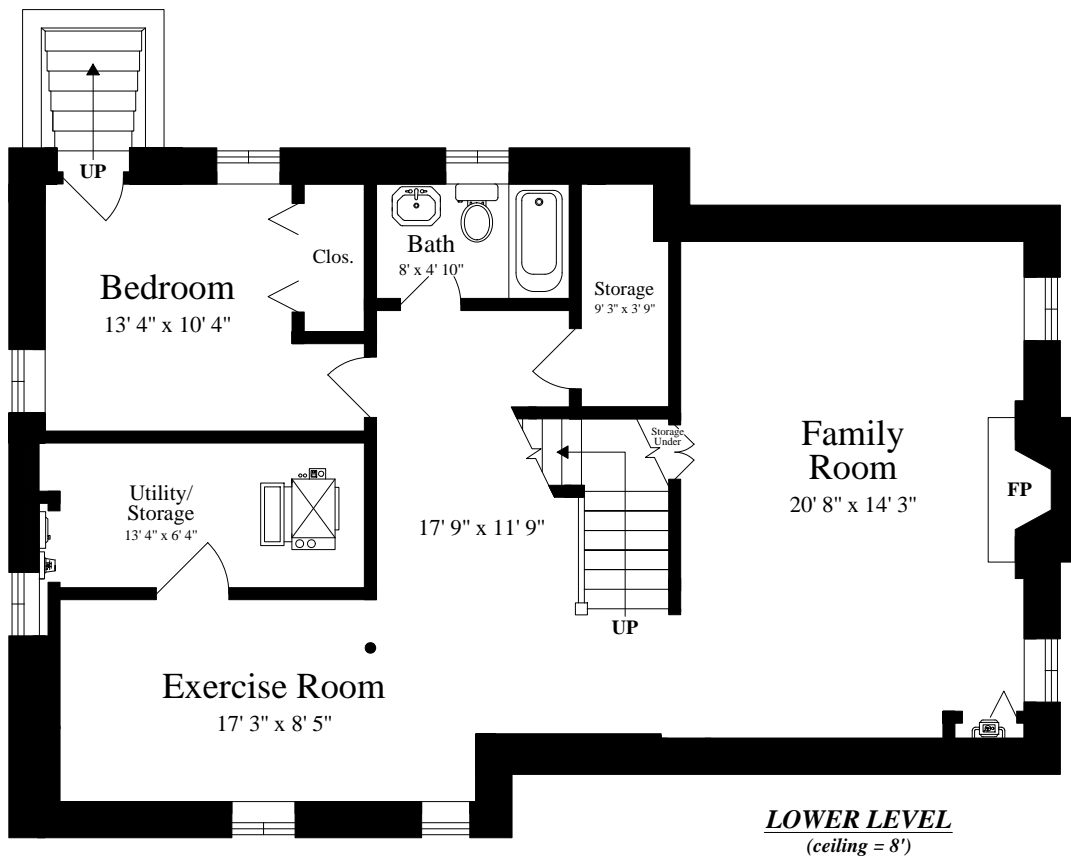

© 2020 Designs by John Clark, All Rights Reserved

70 Hull Street

Newton, Massachusetts 02460

THIRD FLOOR
(ceiling = 7' 5")

SECOND FLOOR
(ceiling = 7' 7")

The details and specifications of these floor plans are approximations only. No warranties are made as to their accuracy. For more information visit us at www.designsbyjohnclark.com

© 2020 Designs by John Clark, All Rights Reserved

70 Hull Street
Newton, Massachusetts 02460

Scale: 1/8" = 1'

The details and specifications of these floor plans are approximations only. No warranties are made as to their accuracy. For more information visit us at www.designsbyjohnclark.com
© 2020 Designs by John Clark, All Rights Reserved

70 Hull Street
Newton, Massachusetts 02460

LOWER LEVEL
(ceiling = 8')

Scale: 1/8" = 1'

The details and specifications of these floor plans are approximations only. No warranties are made as to their accuracy. For more information visit us at www.designsbyjohnclark.com

© 2020 Designs by John Clark, All Rights Reserved

70 Hull Street
Newton, Massachusetts 02460

SECOND FLOOR
(ceiling = 7' 7")

Scale: 1/8" = 1'

The details and specifications of these floor plans are approximations only. No warranties are made as to their accuracy. For more information visit us at www.designsbyjohnclark.com