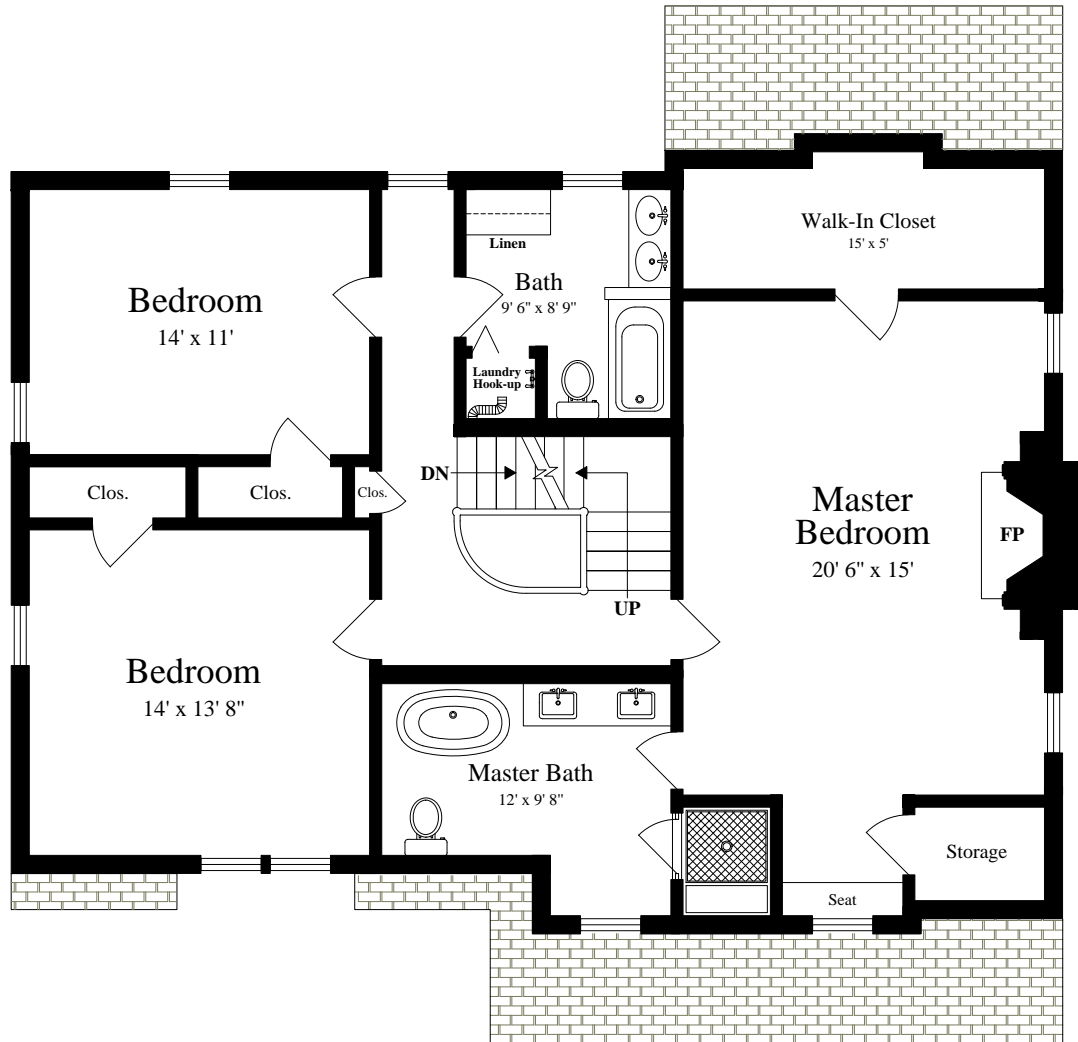

© 2020 Designs by John Clark, All Rights Reserved

70 Hull Street
Newton, Massachusetts 02460

Scale: 1/8" = 1'

The details and specifications of these floor plans are approximations only. No warranties are made as to their accuracy. For more information visit us at www.designsbyjohnclark.com
© 2020 Designs by John Clark, All Rights Reserved

70 Hull Street
Newton, Massachusetts 02460

LOWER LEVEL
(ceiling = 8')

Scale: 1/8" = 1'

The details and specifications of these floor plans are approximations only. No warranties are made as to their accuracy. For more information visit us at www.designsbyjohnclark.com

© 2020 Designs by John Clark, All Rights Reserved

70 Hull Street
Newton, Massachusetts 02460

SECOND FLOOR
(ceiling = 7' 7")

Scale: 1/8" = 1'

The details and specifications of these floor plans are approximations only. No warranties are made as to their accuracy. For more information visit us at www.designsbyjohnclark.com

© 2020 Designs by John Clark, All Rights Reserved

70 Hull Street
Newton, Massachusetts 02460

THIRD FLOOR
(ceiling = 7' 5")

Scale: 1/8" = 1'

The details and specifications of these floor plans are approximations only. No warranties are made as to their accuracy. For more information visit us at www.designsbyjohnclark.com