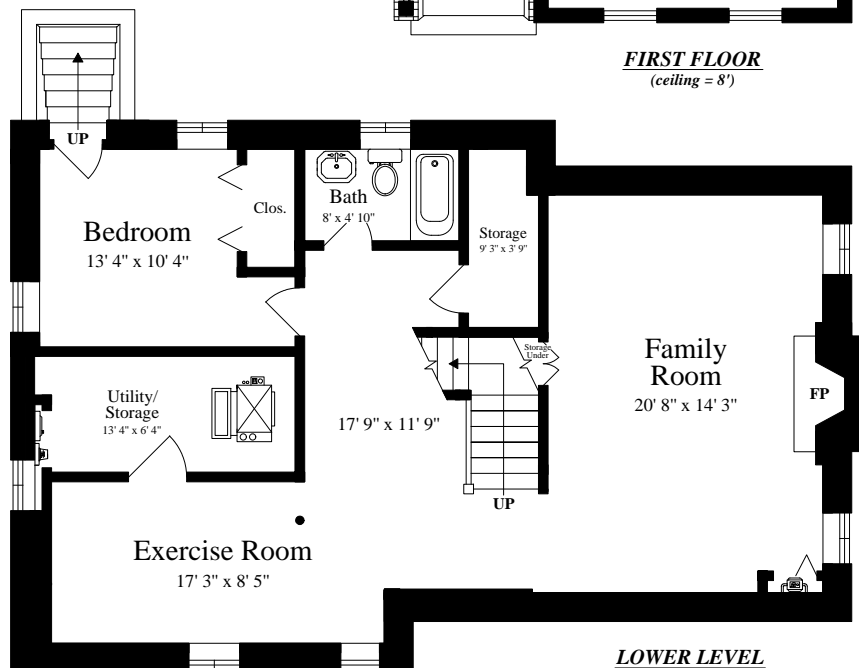

70 Hull Street

Newton, Massachusetts 02460

FIRST FLOOR
(ceiling = 8')

LOWER LEVEL
(ceiling = 8')

The details and specifications of these floor plans are approximations only. No warranties are made as to their accuracy. For more information visit us at www.designsbyjohnclark.com

© 2020 Designs by John Clark, All Rights Reserved

70 Hull Street

Newton, Massachusetts 02460

THIRD FLOOR
(ceiling = 7' 5")

SECOND FLOOR
(ceiling = 7' 7")

The details and specifications of these floor plans are approximations only. No warranties are made as to their accuracy. For more information visit us at www.designsbyjohnclark.com

© 2020 Designs by John Clark, All Rights Reserved

70 Hull Street
Newton, Massachusetts 02460

Scale: 1/8" = 1'

The details and specifications of these floor plans are approximations only. No warranties are made as to their accuracy. For more information visit us at www.designsbyjohnclark.com
© 2020 Designs by John Clark, All Rights Reserved

70 Hull Street
Newton, Massachusetts 02460

LOWER LEVEL
(ceiling = 8')

Scale: 1/8" = 1'

The details and specifications of these floor plans are approximations only. No warranties are made as to their accuracy. For more information visit us at www.designsbyjohnclark.com