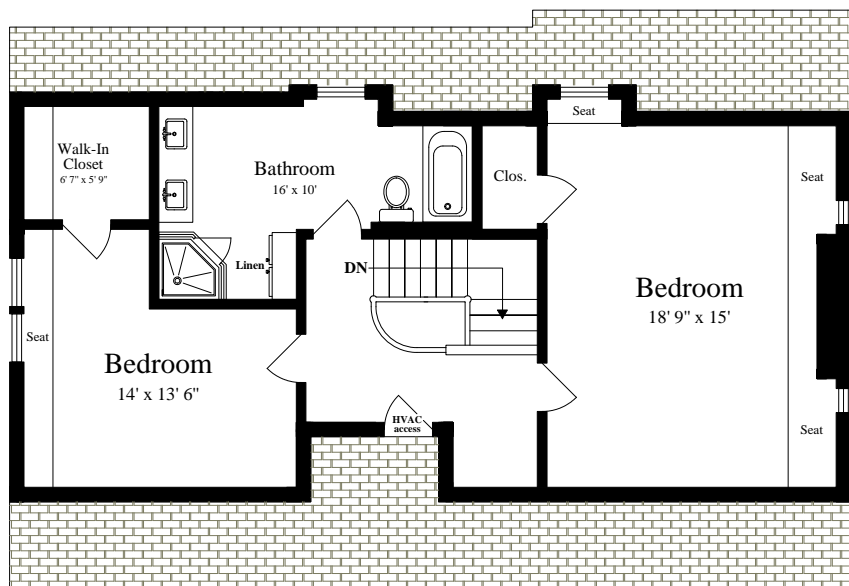

70 Hull Street

Newton, Massachusetts 02460

FIRST FLOOR
(ceiling = 8')

LOWER LEVEL
(ceiling = 8')

The details and specifications of these floor plans are approximations only. No warranties are made as to their accuracy. For more information visit us at www.designsbyjohnclark.com

© 2020 Designs by John Clark, All Rights Reserved

70 Hull Street

Newton, Massachusetts 02460

THIRD FLOOR
(ceiling = 7' 5")

SECOND FLOOR
(ceiling = 7' 7")

The details and specifications of these floor plans are approximations only. No warranties are made as to their accuracy. For more information visit us at www.designsbyjohnclark.com

© 2020 Designs by John Clark, All Rights Reserved

70 Hull Street
Newton, Massachusetts 02460

Scale: 1/8" = 1'

The details and specifications of these floor plans are approximations only. No warranties are made as to their accuracy. For more information visit us at www.designsbyjohnclark.com
© 2020 Designs by John Clark, All Rights Reserved

70 Hull Street
Newton, Massachusetts 02460

LOWER LEVEL
(ceiling = 8')

Scale: 1/8" = 1'

The details and specifications of these floor plans are approximations only. No warranties are made as to their accuracy. For more information visit us at www.designsbyjohnclark.com