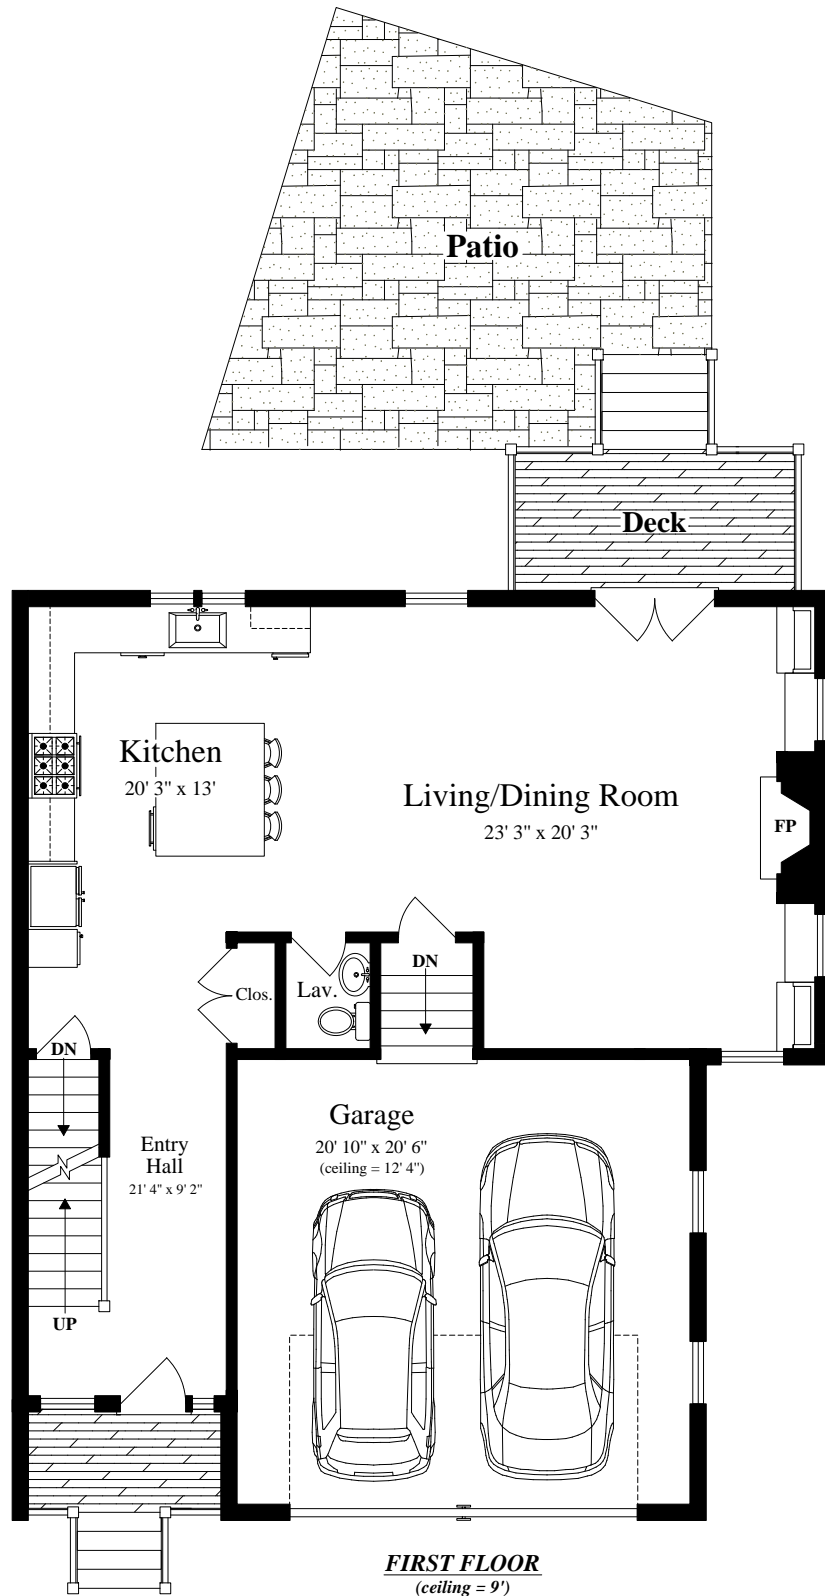

4 Coyne Road
Newton, Massachusetts 02468

FIRST FLOOR
(ceiling = 9')

The details and specifications of these floor plans are approximations only. No warranties are made as to their accuracy. For more information visit us at www.designsbyjohnclark.com
© 2020 Designs by John Clark, All Rights Reserved

4 Coyne Road

Newton, Massachusetts 02468

The details and specifications of these floor plans are approximations only. No warranties are made as to their accuracy. For more information visit us at www.designsbyjohnclark.com
 © 2020 Designs by John Clark, All Rights Reserved