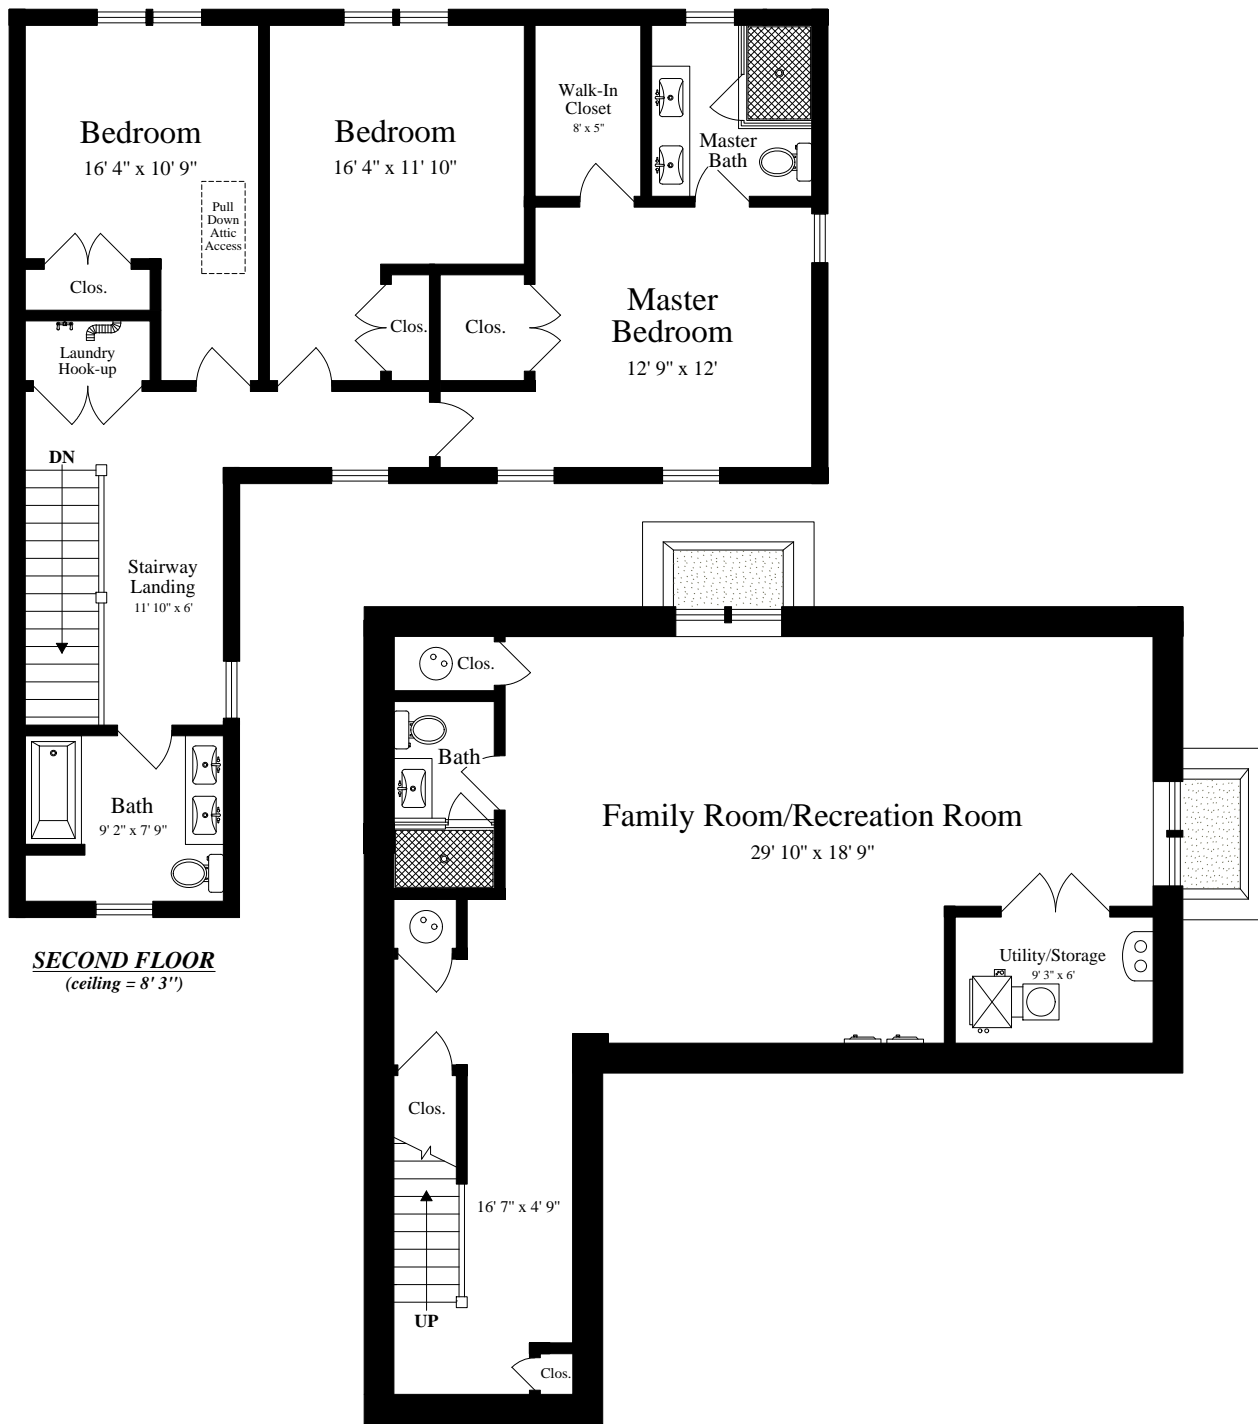

4 Coyne Road

Newton, Massachusetts 02468

The details and specifications of these floor plans are approximations only. No warranties are made as to their accuracy. For more information visit us at www.designsbyjohnclark.com
© 2020 Designs by John Clark, All Rights Reserved