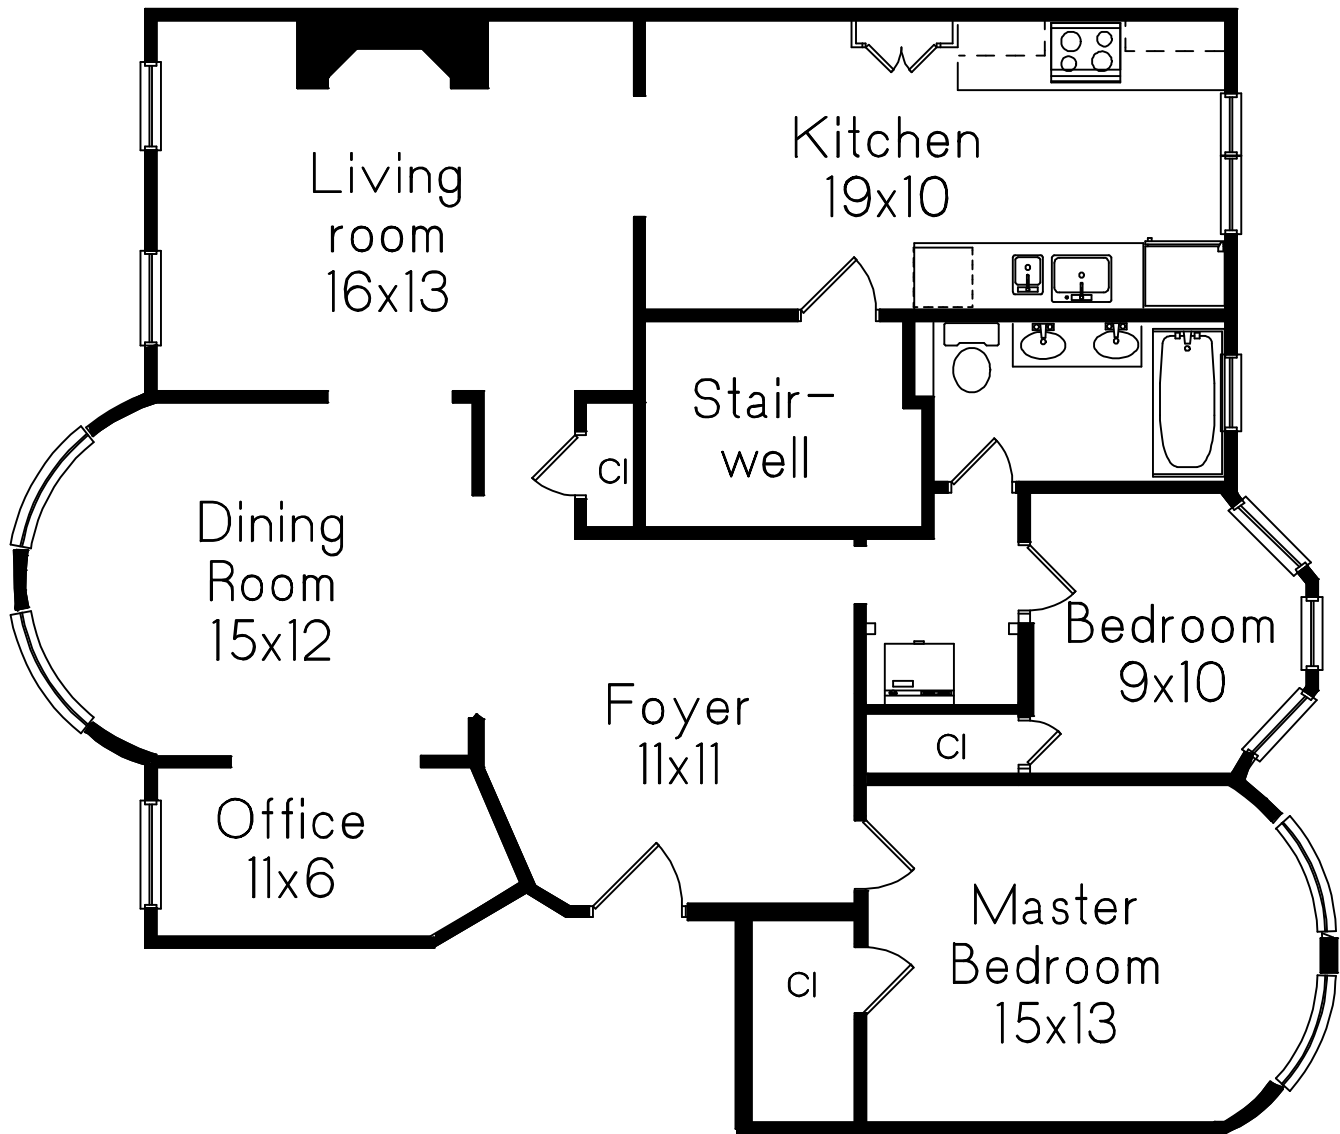

147 Fuller Street Brookline, MA

Prepared for Kathy Krongel/Ann Marie Paul

C Carol Meyer
M 781-455-8100
Copyright 2020

This drawing is an artistic rendering intended for marketing purposes only. The dimensions and/or square footage are approximate and should be verified by an independent source. This drawing is copyright protected and therefore licensed for use by those named on the floor plan.