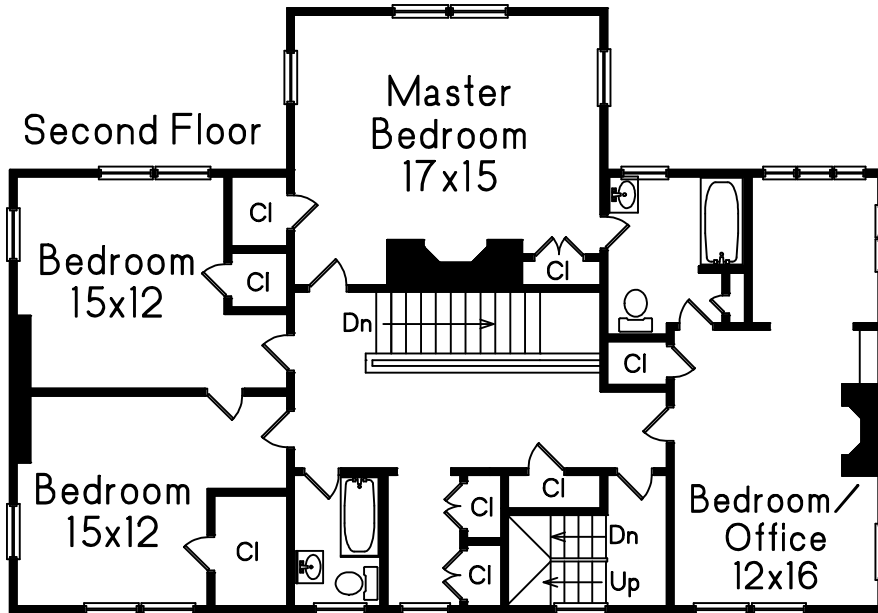

## 92 Reservoir Avenue Chestnut Hill, MA

Prepared for Debby Belt

**C** Carol Meyer  
**M** 781-455-8100  
 Copyright 2020

This drawing is an artistic rendering intended for marketing purposes only. The dimensions and/or square footage are approximate and should be verified by an independent source. This drawing is copyright protected and therefore licensed for use by those named on the floor plan.