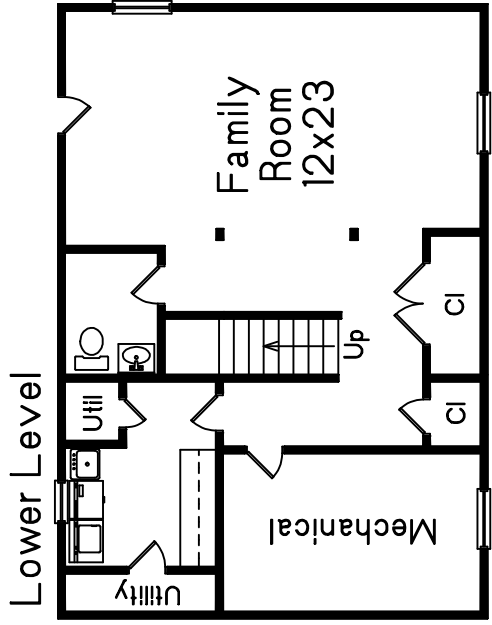

**321 Crafts Street
Newton, MA**

Prepared for Debby Belt

C M
Carol Meyer
781-455-8100
Copyright 2020

This drawing is an artistic rendering intended for marketing purposes only. The dimensions and/or square footage are approximate and should be verified by an independent source. This drawing is copyright protected and therefore licensed for use by those named on the floor plan.