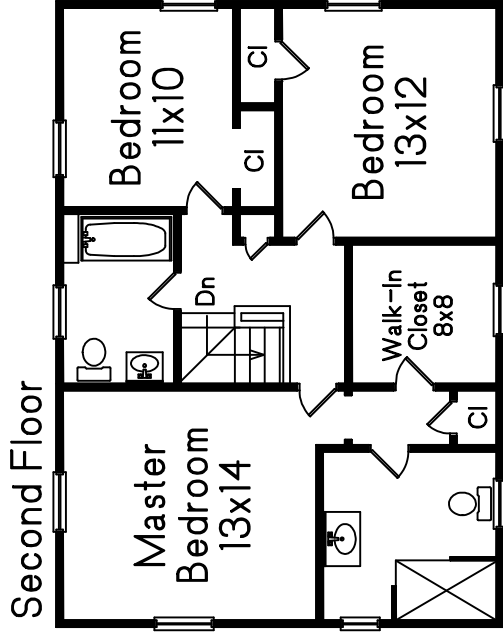

**321 Crafts Street
Newton, MA**

Prepared for Debby Belt

C M
Carol Meyer
781-455-8100
Copyright 2020

This drawing is an artistic rendering intended for marketing purposes only. The dimensions and/or square footage are approximate and should be verified by an independent source. This drawing is copyright protected and therefore licensed for use by those named on the floor plan.