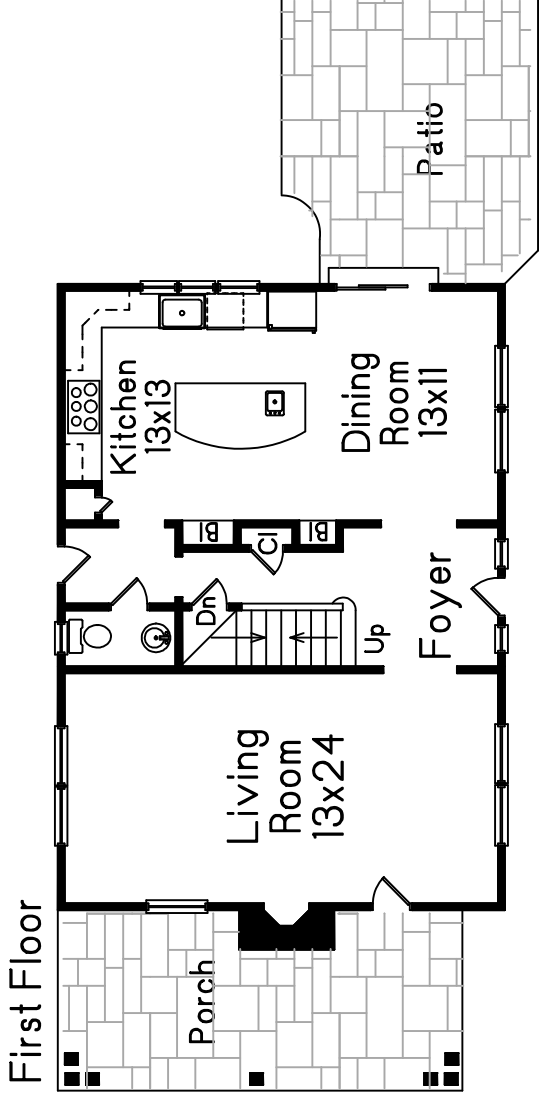

**321 Crafts Street
Newton, MA**

Prepared for Debby Belt

C M
Carol Meyer
781-455-8100
Copyright 2020

This drawing is an artistic rendering intended for marketing purposes only. The dimensions and/or square footage are approximate and should be verified by an independent source. This drawing is copyright protected and therefore licensed for use by those named on the floor plan.