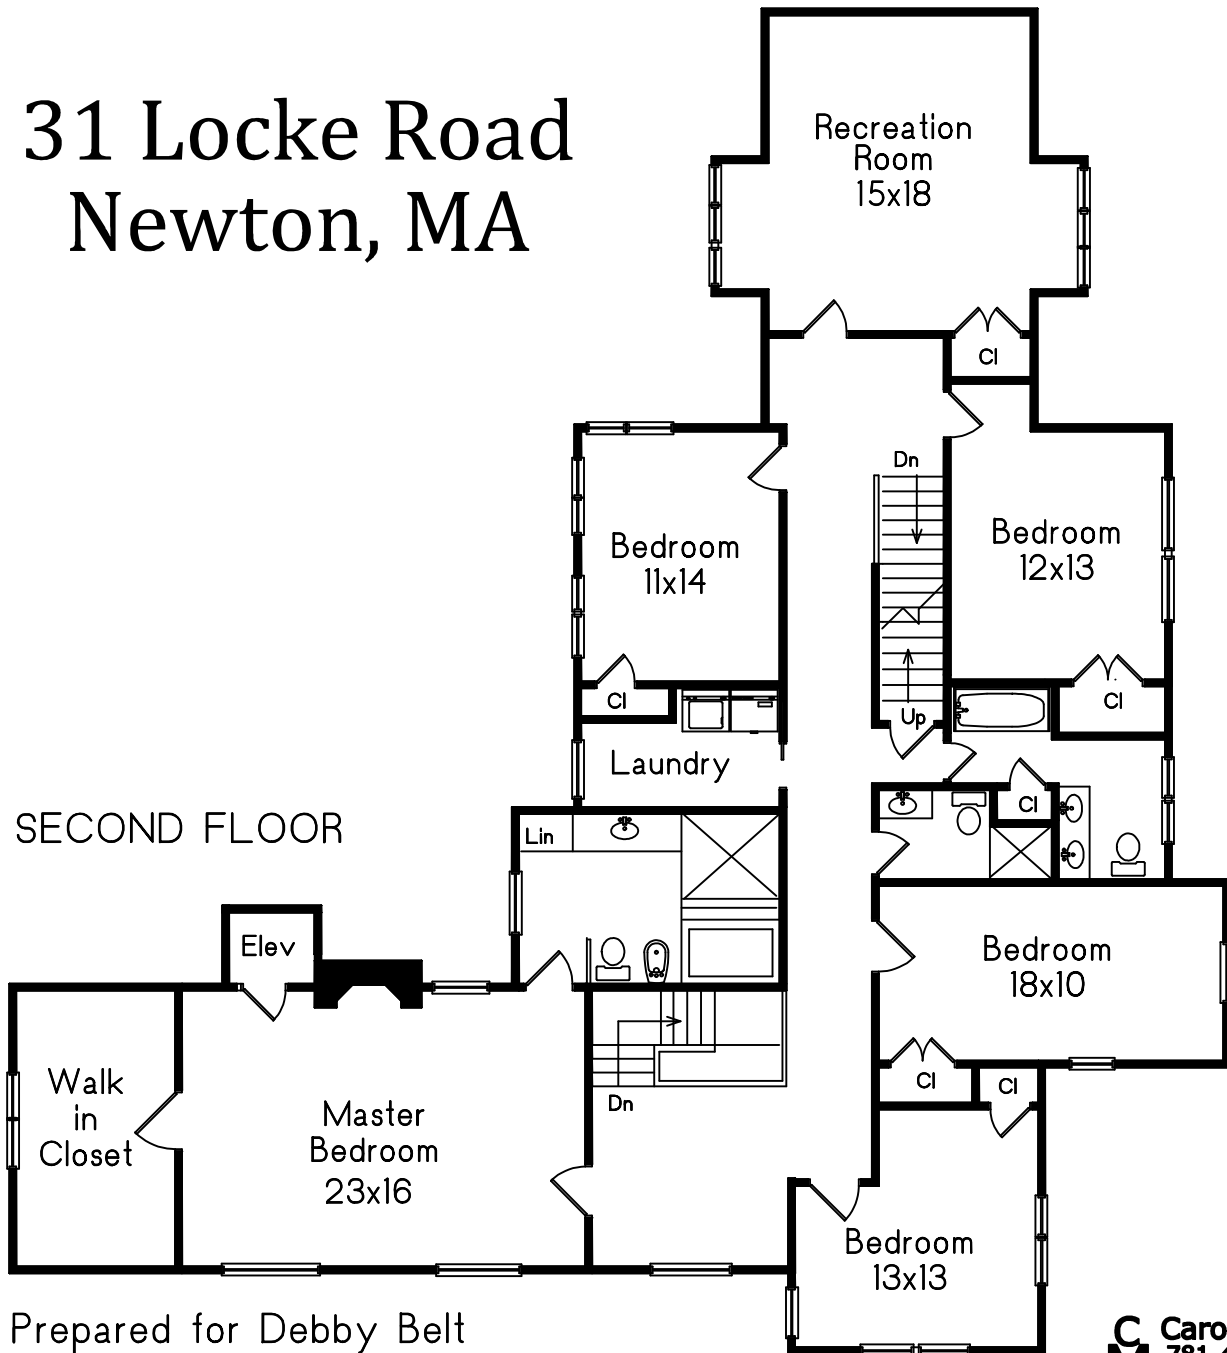

# 31 Locke Road Newton, MA

This drawing is an artistic rendering intended for marketing purposes only. The dimensions and/or square footage are approximate and should be verified by an independent source. This drawing is copyright protected and therefore licensed for use by those named on the floor plan.

# 31 Locke Road Newton, MA

Prepared for Debby Belt

**C** Carol Meyer  
**M** 781-455-8100  
Copyright 2020

This drawing is an artistic rendering intended for marketing purposes only. The dimensions and/or square footage are approximate and should be verified by an independent source. This drawing is copyright protected and therefore licensed for use by those named on the floor plan.