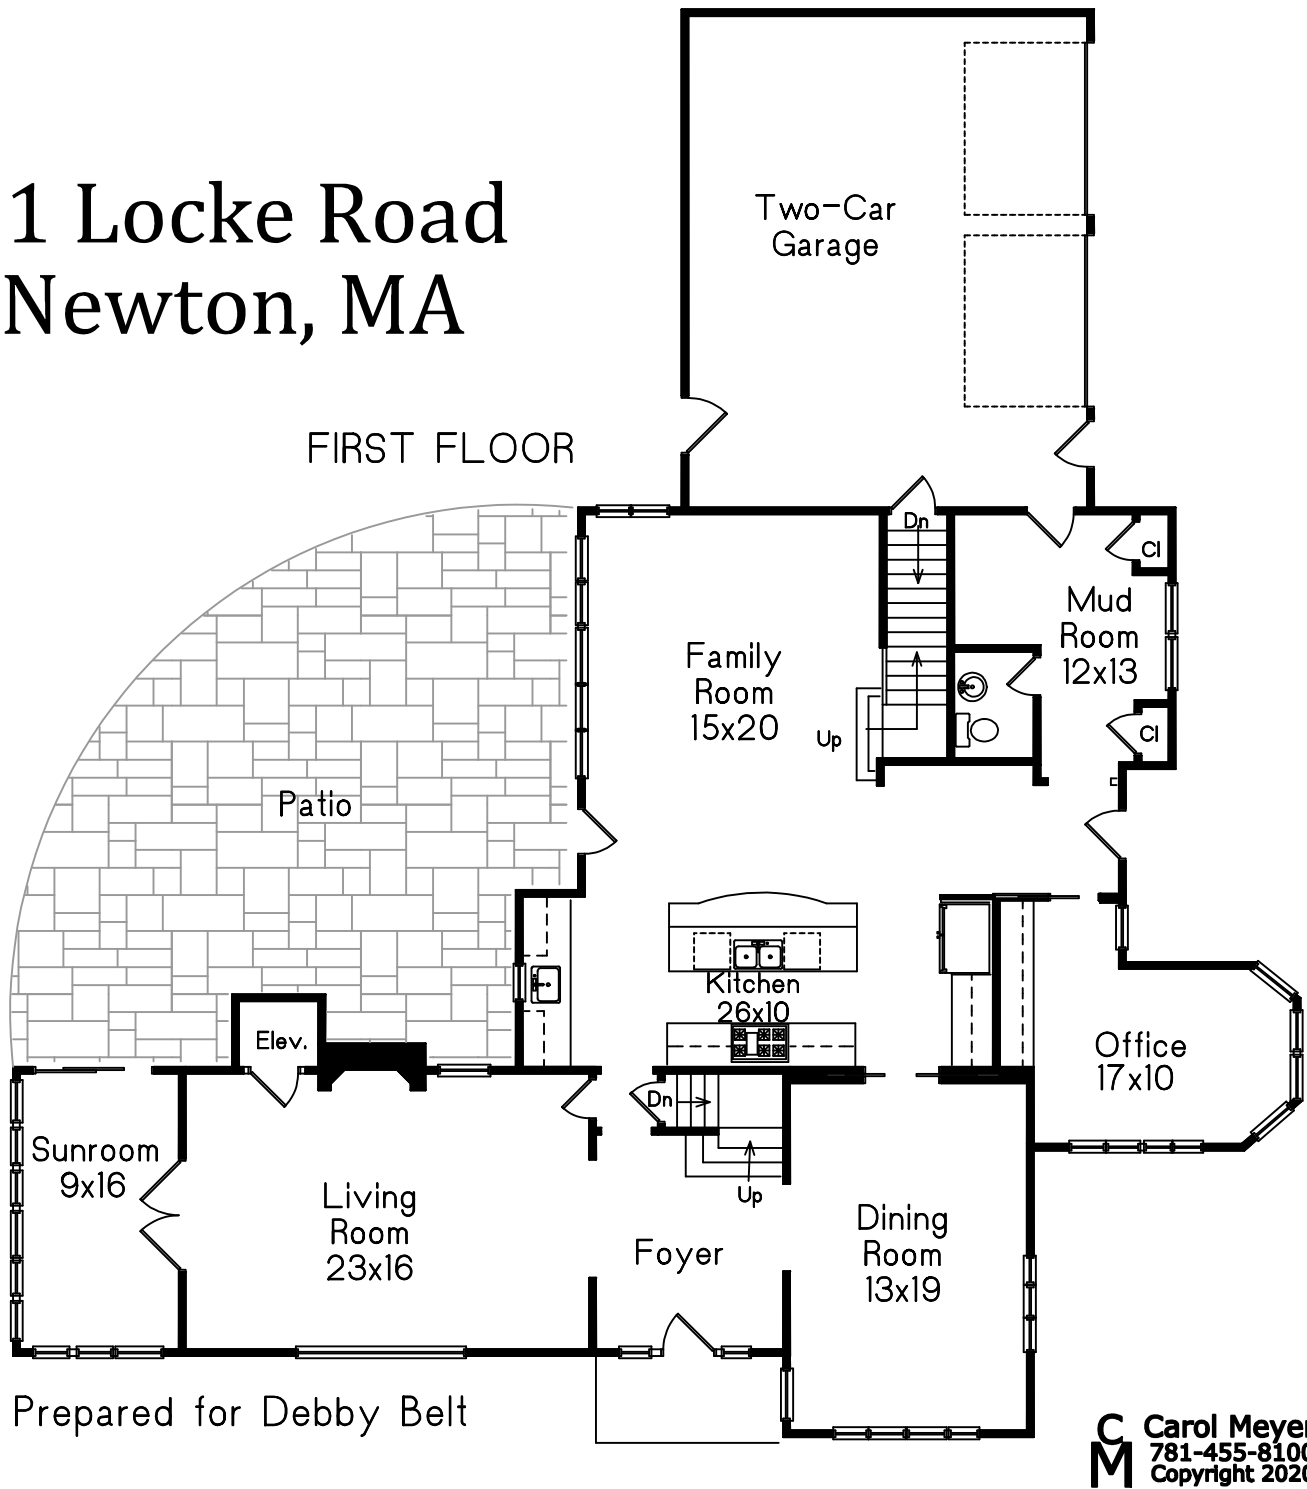

# 31 Locke Road Newton, MA

This drawing is an artistic rendering intended for marketing purposes only. The dimensions and/or square footage are approximate and should be verified by an independent source. This drawing is copyright protected and therefore licensed for use by those named on the floor plan.

# 31 Locke Road Newton, MA

Prepared for Debby Belt

**C** Carol Meyer  
**M** 781-455-8100  
Copyright 2020

This drawing is an artistic rendering intended for marketing purposes only. The dimensions and/or square footage are approximate and should be verified by an independent source. This drawing is copyright protected and therefore licensed for use by those named on the floor plan.