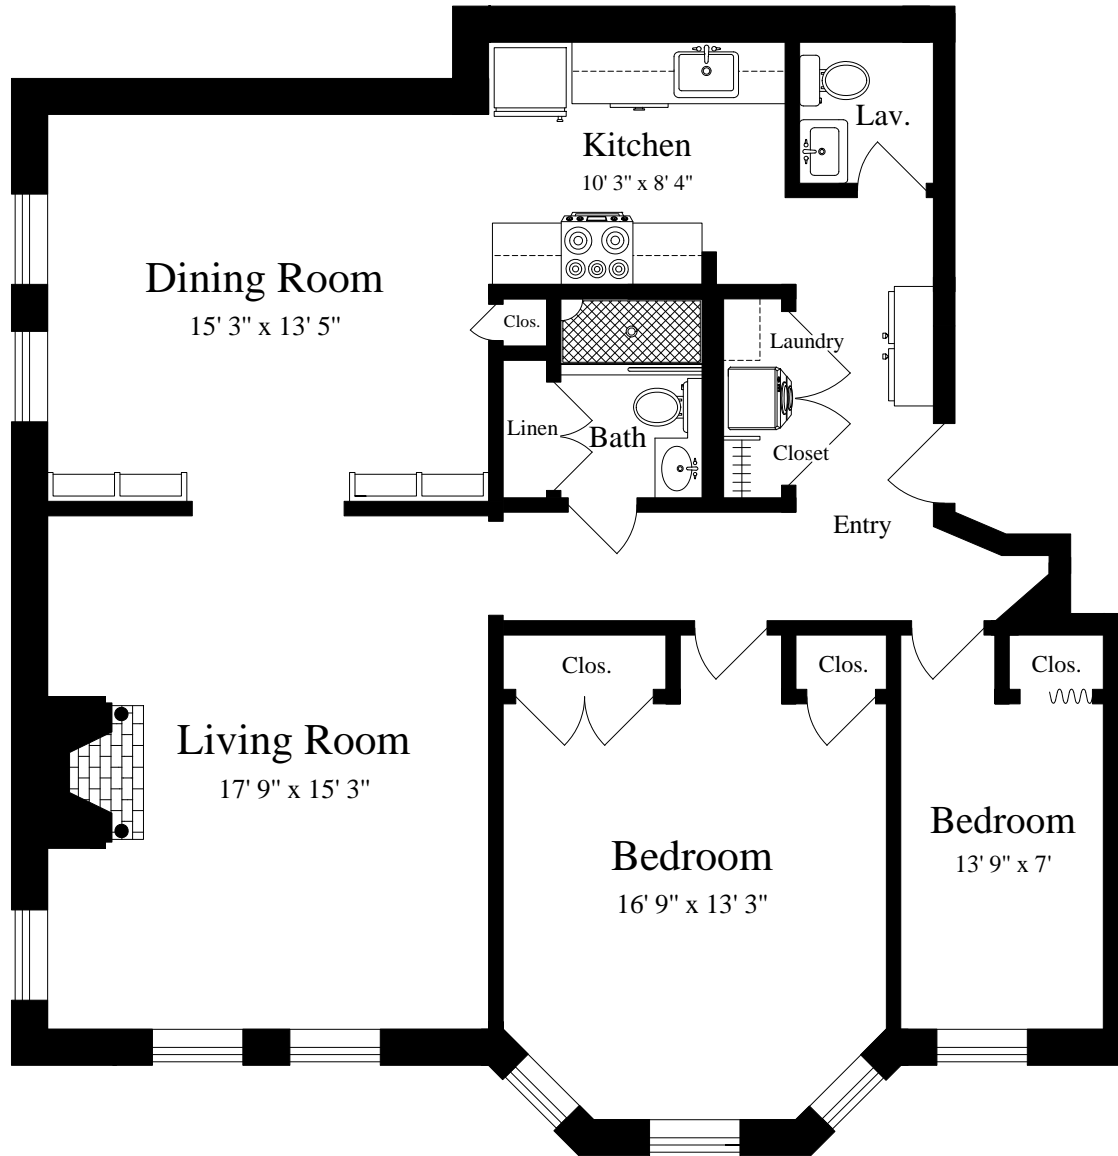

83 Ivy Street #12
Brookline, Massachusetts 02446

FIRST FLOOR
(ceiling = 9')

The details and specifications of these floor plans are approximations only. No warranties are made as to their accuracy. For more information visit us at www.designsbyjohnclark.com
© 2021 Designs by John Clark, All Rights Reserved