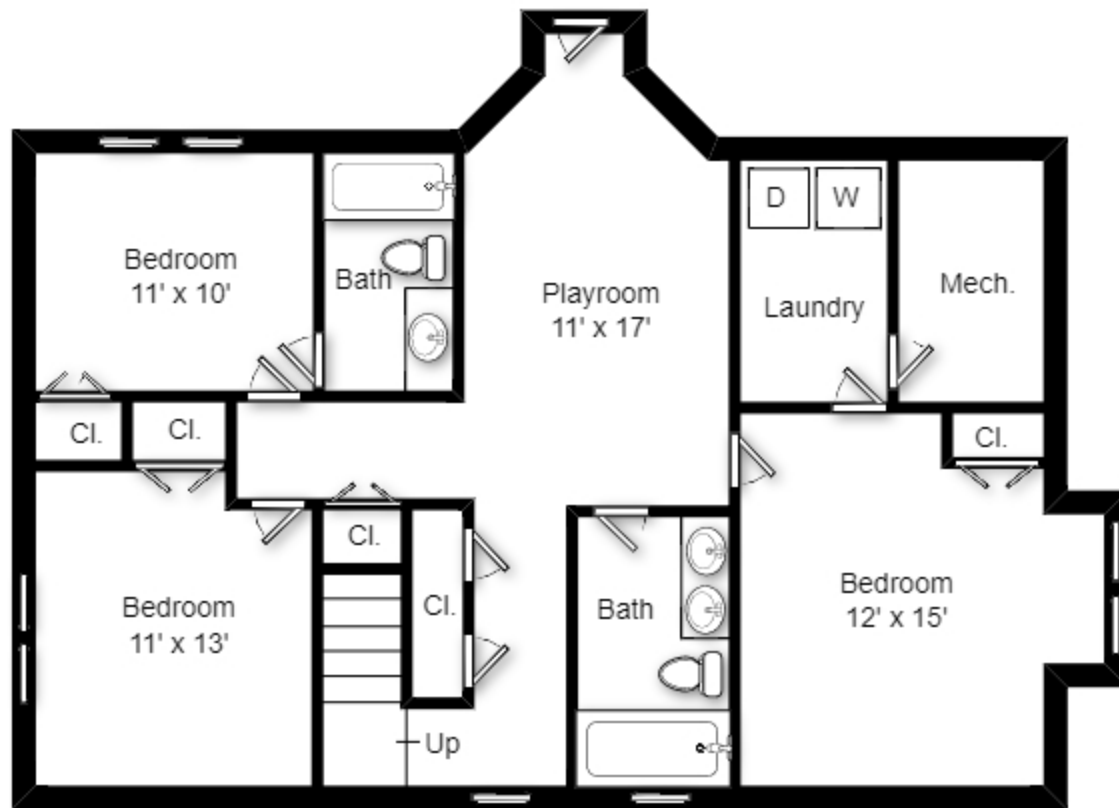

Powered by 2020 Icovia

186 Mason Terrace First Floor

This floor plan is a representation and should not be relied on exclusively. Measurements should be verified to ensure accuracy.

Powered by 2020 Icovia

186 Mason Terrace Lower Level

This floor plan is a representation and should not be relied on exclusively. Measurements should be verified to ensure accuracy.

Powered by 2020 Icovia

188 Mason Terrace Second Floor

This floor plan is a representation and should not be relied on exclusively. Measurements should be verified to ensure accuracy.

Powered by 2020 Icovia

188 Mason Terrace Third Floor

This floor plan is a representation and should not be relied on exclusively. Measurements should be verified to ensure accuracy.