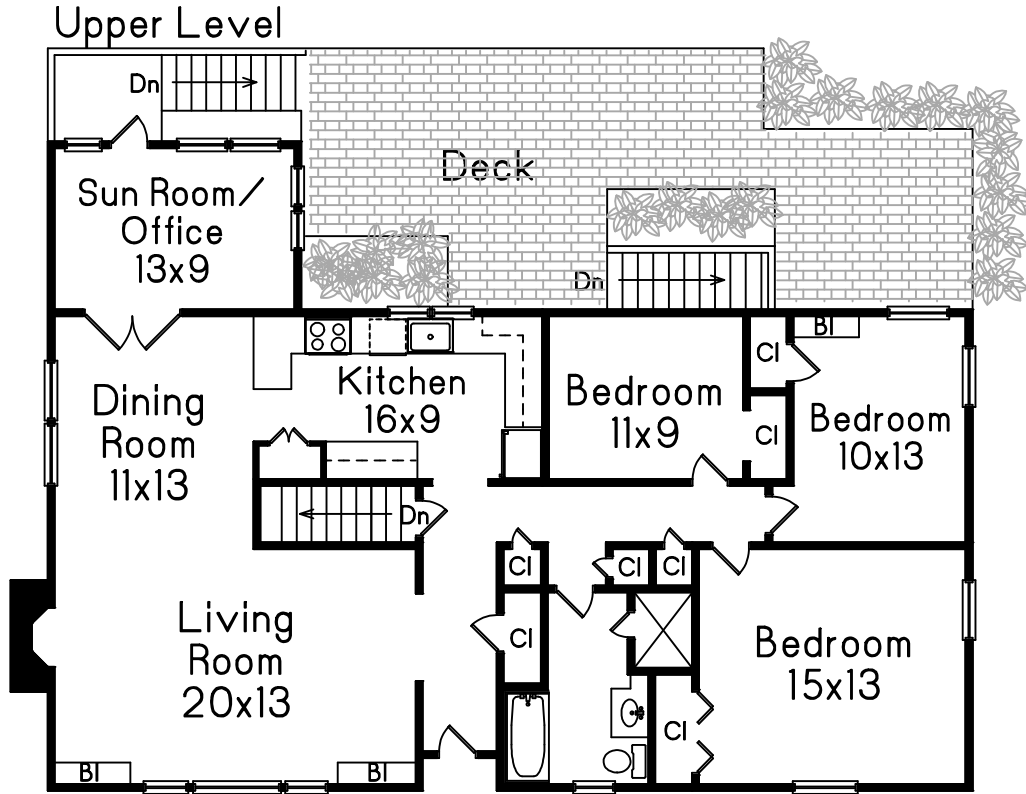

36 Silver Birch Road Waban, MA

Prepared for Debby Belt

C Carol Meyer
M 781-455-8100
Copyright 2021

This drawing is an artistic rendering intended for marketing purposes only. The dimensions and/or square footage are approximate and should be verified by an independent source. This drawing is copyright protected and therefore licensed for use by those named on the floor plan.