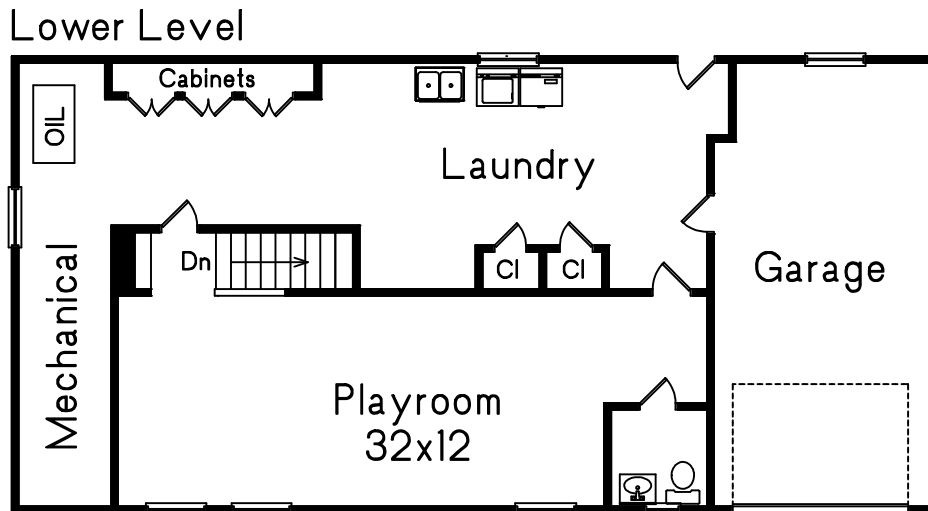

36 Silver Birch Road Waban, MA

Prepared for Debby Belt

C Carol Meyer
M 781-455-8100
Copyright 2021

This drawing is an artistic rendering intended for marketing purposes only. The dimensions and/or square footage are approximate and should be verified by an independent source. This drawing is copyright protected and therefore licensed for use by those named on the floor plan.