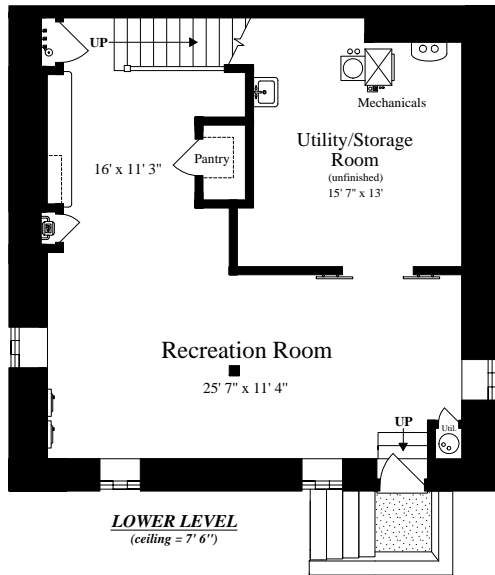

167 Brook Street

Brookline, Massachusetts 02445

The details and specifications of these floor plans are approximations only. No warranties are made as to their accuracy. For more information visit us at www.designsbyjohnclark.com
© 2021 Designs by John Clark, All Rights Reserved