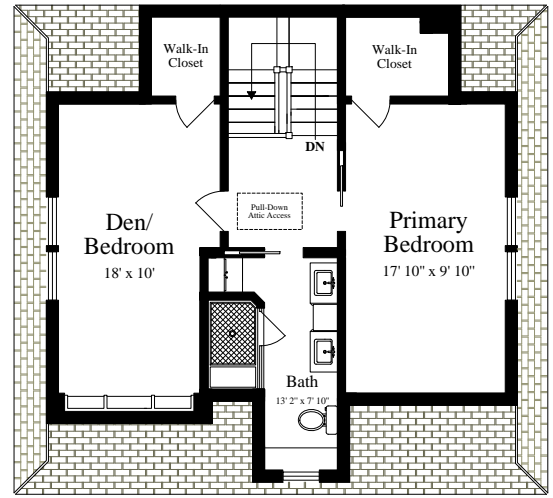

167 Brook Street

Brookline, Massachusetts 02445

The details and specifications of these floor plans are approximations only. No warranties are made as to their accuracy. For more information visit us at www.designsbyjohnclark.com
© 2021 Designs by John Clark, All Rights Reserved