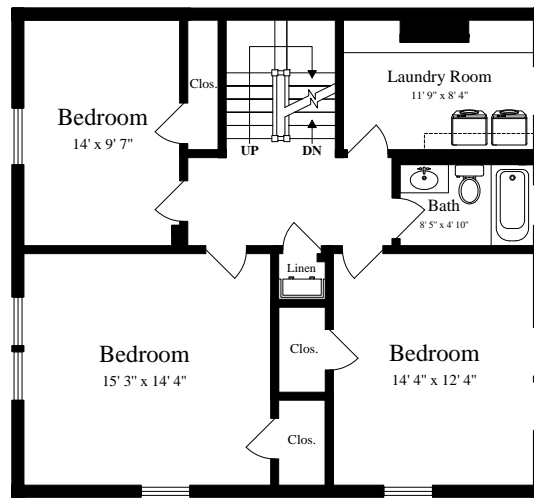

167 Brook Street

Brookline, Massachusetts 02445

The details and specifications of these floor plans are approximations only. No warranties are made as to their accuracy. For more information visit us at www.designsbyjohnclark.com
© 2021 Designs by John Clark, All Rights Reserved