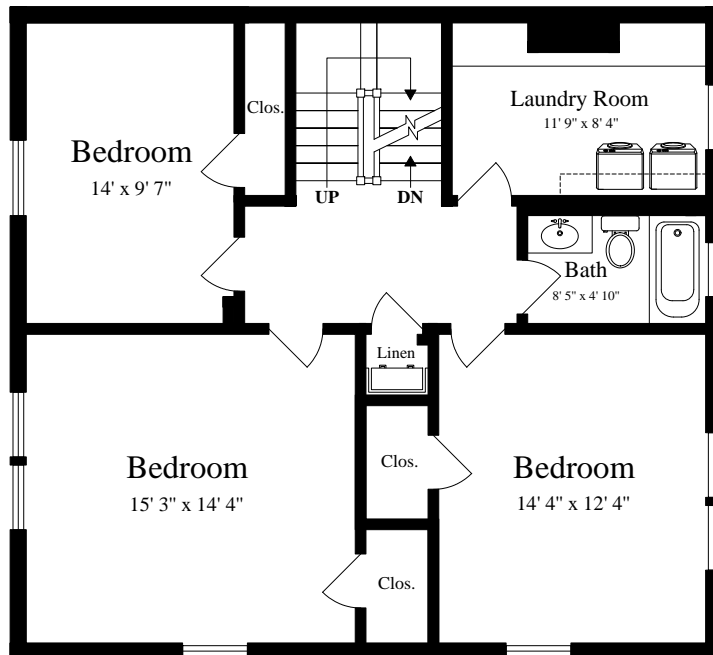

167 Brook Street
Brookline, Massachusetts 02445

The details and specifications of these floor plans are approximations only. No warranties are made as to their accuracy. For more information visit us at www.designsbyjohnclark.com
© 2021 Designs by John Clark, All Rights Reserved

167 Brook Street
Brookline, Massachusetts 02445

THIRD FLOOR
(ceiling = 8' 2")

SECOND FLOOR
(ceiling = 8' 8")

The details and specifications of these floor plans are approximations only. No warranties are made as to their accuracy. For more information visit us at www.designsbyjohnclark.com
 © 2021 Designs by John Clark, All Rights Reserved