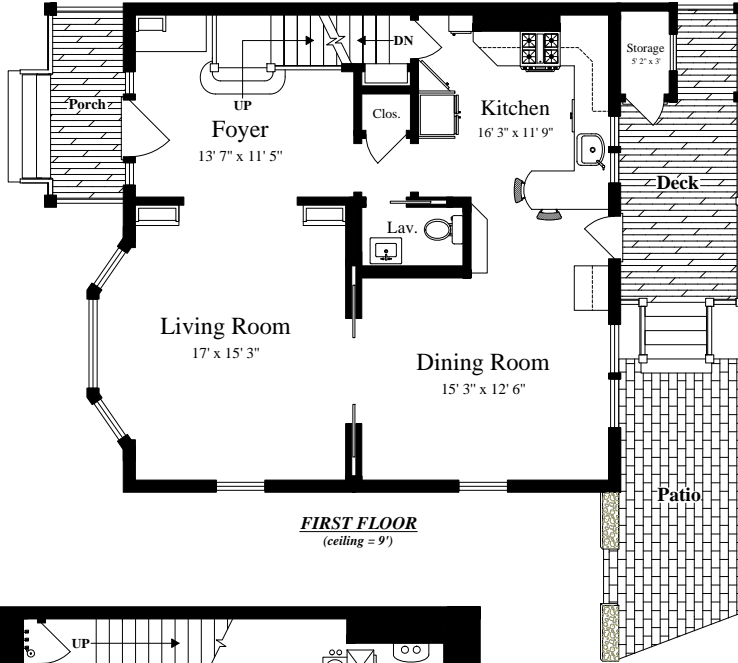

167 Brook Street

Brookline, Massachusetts 02445

The details and specifications of these floor plans are approximations only. No warranties are made as to their accuracy. For more information visit us at www.designsbyjohnclark.com
© 2021 Designs by John Clark, All Rights Reserved