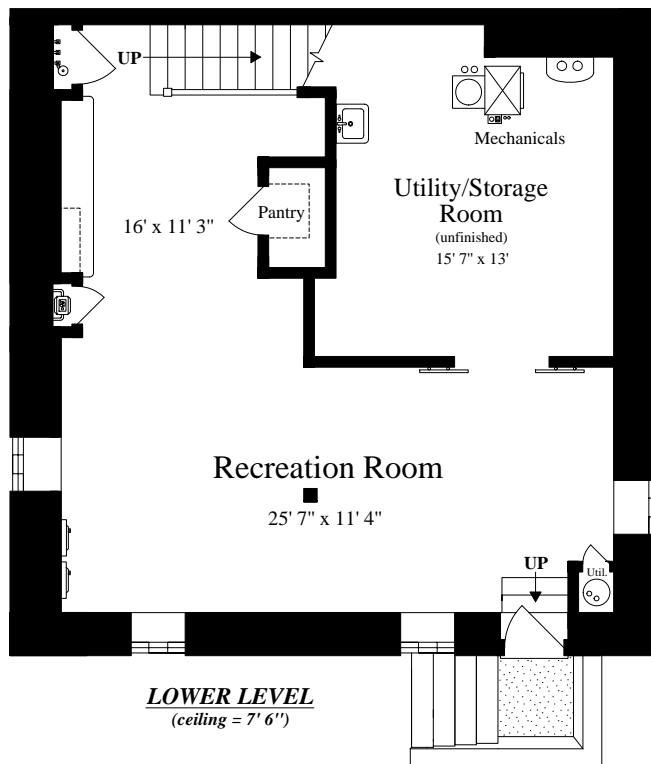

167 Brook Street
Brookline, Massachusetts 02445

The details and specifications of these floor plans are approximations only. No warranties are made as to their accuracy. For more information visit us at www.designsbyjohnclark.com
© 2021 Designs by John Clark, All Rights Reserved