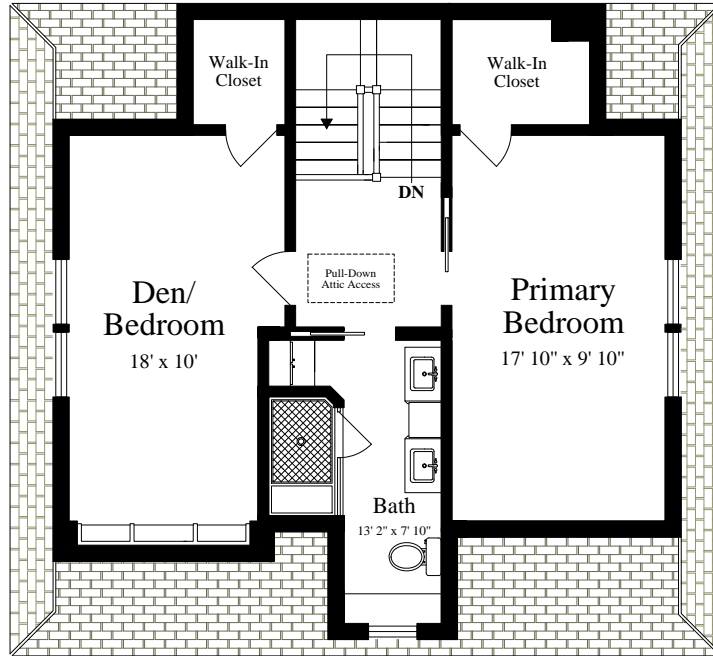

167 Brook Street
Brookline, Massachusetts 02445

The details and specifications of these floor plans are approximations only. No warranties are made as to their accuracy. For more information visit us at www.designsbyjohnclark.com
© 2021 Designs by John Clark, All Rights Reserved

167 Brook Street
Brookline, Massachusetts 02445

THIRD FLOOR
(ceiling = 8' 2")

SECOND FLOOR
(ceiling = 8' 8")

The details and specifications of these floor plans are approximations only. No warranties are made as to their accuracy. For more information visit us at www.designsbyjohnclark.com
 © 2021 Designs by John Clark, All Rights Reserved