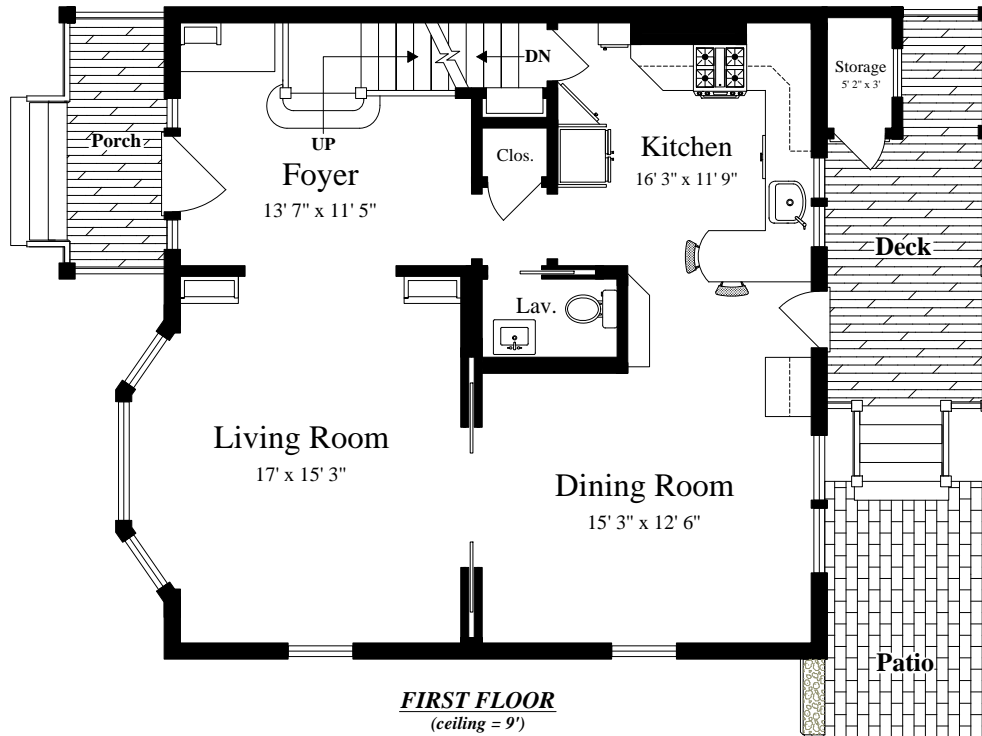

167 Brook Street
Brookline, Massachusetts 02445

The details and specifications of these floor plans are approximations only. No warranties are made as to their accuracy. For more information visit us at www.designsbyjohnclark.com
© 2021 Designs by John Clark, All Rights Reserved

167 Brook Street
Brookline, Massachusetts 02445

THIRD FLOOR
(ceiling = 8' 2")

SECOND FLOOR
(ceiling = 8' 8")

The details and specifications of these floor plans are approximations only. No warranties are made as to their accuracy. For more information visit us at www.designsbyjohnclark.com
 © 2021 Designs by John Clark, All Rights Reserved