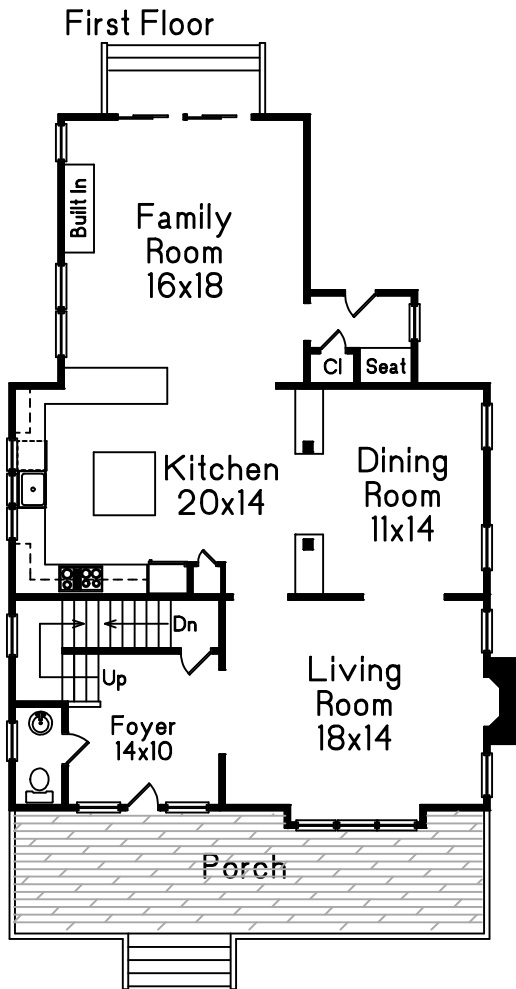

# 448 Woodward Street Newton, MA

Prepared for:  
Kathy Krongel / Ann Marie Paul

**C** Carol Meyer  
**M** 781-455-8100  
Copyright 2021

This drawing is an artistic rendering intended for marketing purposes only. The dimensions and/or square footage are approximate and should be verified by an independent source. This drawing is copyright protected and therefore licensed for use by those named on the floor plan.