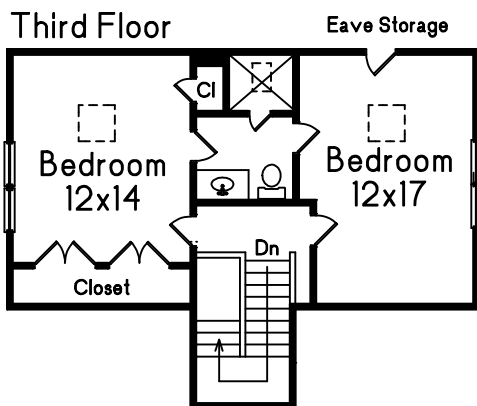

# 448 Woodward Street Newton, MA

Prepared for:  
Kathy Krongel / Ann Marie Paul

**C** Carol Meyer  
**M** 781-455-8100  
Copyright 2021

This drawing is an artistic rendering intended for marketing purposes only. The dimensions and/or square footage are approximate and should be verified by an independent source. This drawing is copyright protected and therefore licensed for use by those named on the floor plan.