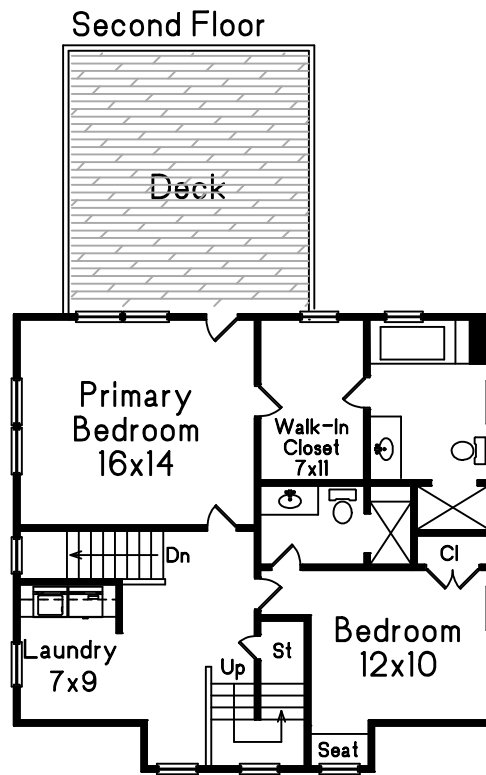

# 448 Woodward Street Newton, MA

Prepared for:  
Kathy Krongel / Ann Marie Paul

**C** Carol Meyer  
**M** 781-455-8100  
Copyright 2021

This drawing is an artistic rendering intended for marketing purposes only. The dimensions and/or square footage are approximate and should be verified by an independent source. This drawing is copyright protected and therefore licensed for use by those named on the floor plan.