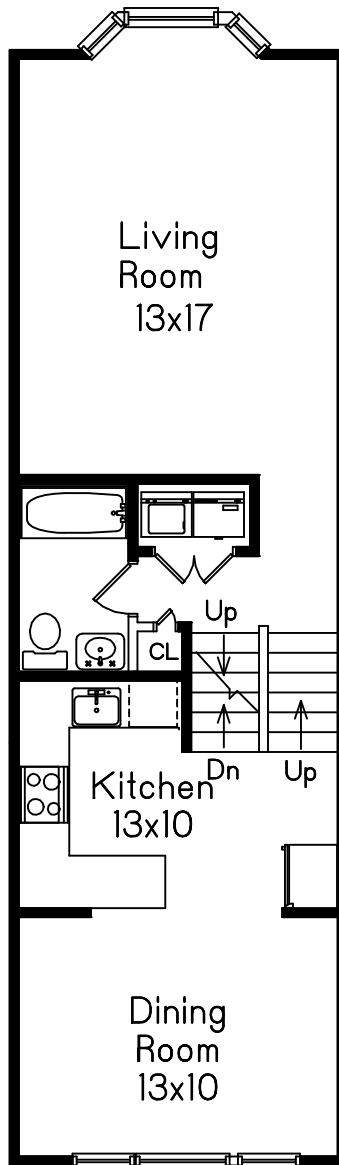

46 Regent Circle Brookline, MA

Second Level

Main Level

Ground Level

Prepared for Debby Belt

C Carol Meyer
M 781-455-8100
Copyright 2021

This drawing is an artistic rendering intended for marketing purposes only. The dimensions and/or square footage are approximate and should be verified by an independent source. This drawing is copyright protected and therefore licensed for use by those named on the floor plan.