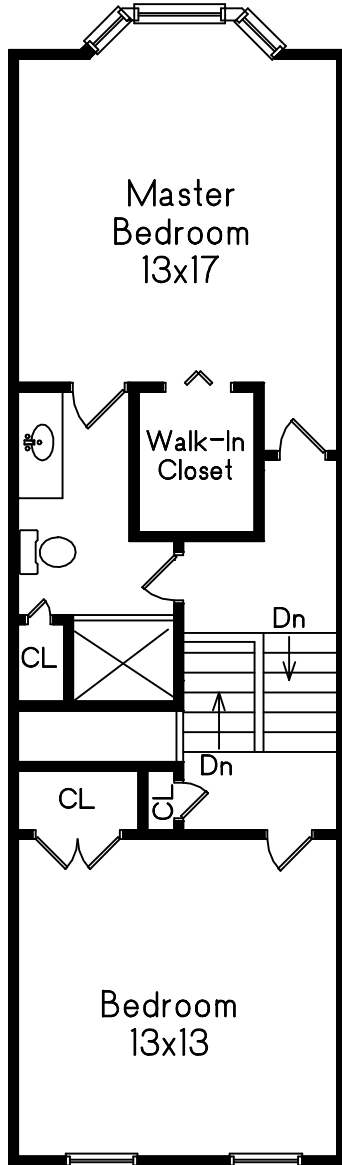

46 Regent Circle Brookline, MA

Second Level

Main Level

Ground Level

Prepared for Debby Belt

C Carol Meyer
M 781-455-8100
Copyright 2021

This drawing is an artistic rendering intended for marketing purposes only. The dimensions and/or square footage are approximate and should be verified by an independent source. This drawing is copyright protected and therefore licensed for use by those named on the floor plan.