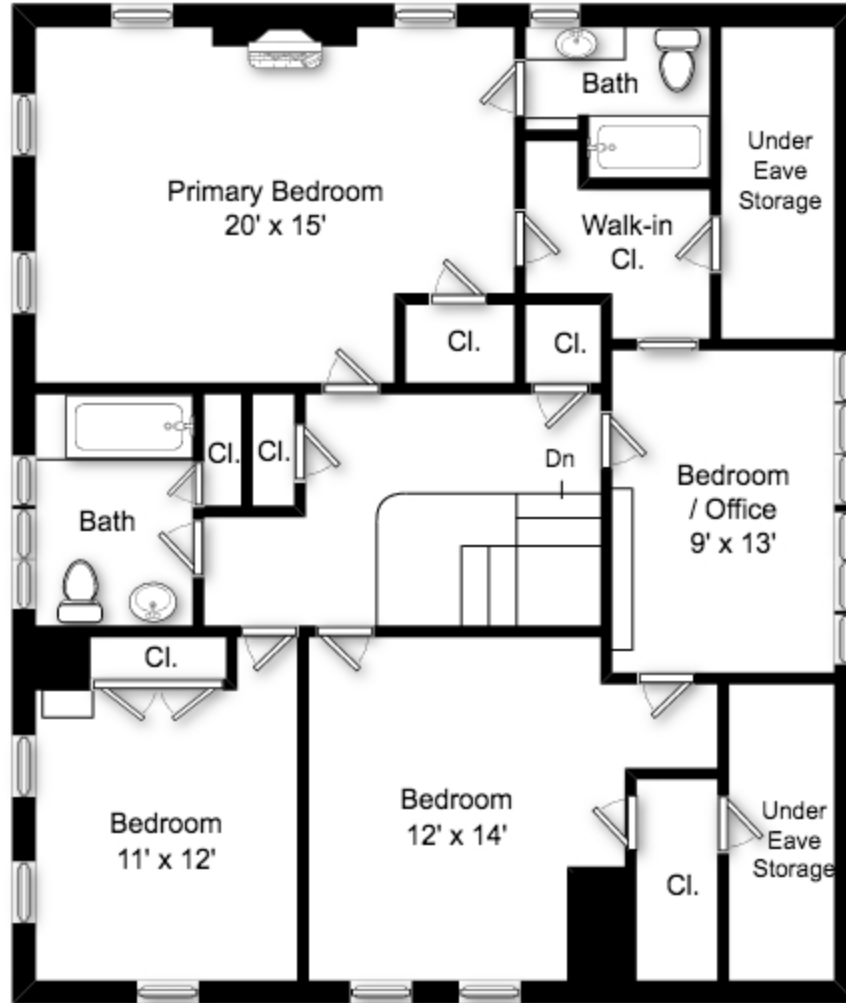

Powered by 2020 Ioviva

377 Waverley Avenue First Floor

Created by info@bosvi.com

This floor plan is a representation and should not be relied on exclusively. Measurements should be verified to ensure accuracy.

Powered by 2020 Ioviva

377 Waverley Avenue Lower Level

Created by info@bosvi.com

This floor plan is a representation and should not be relied on exclusively. Measurements should be verified to ensure accuracy.

Powered by 2020 Ioviva

377 Waverley Avenue Second Floor

Created by info@bosvi.com

This floor plan is a representation and should not be relied on exclusively. Measurements should be verified to ensure accuracy.