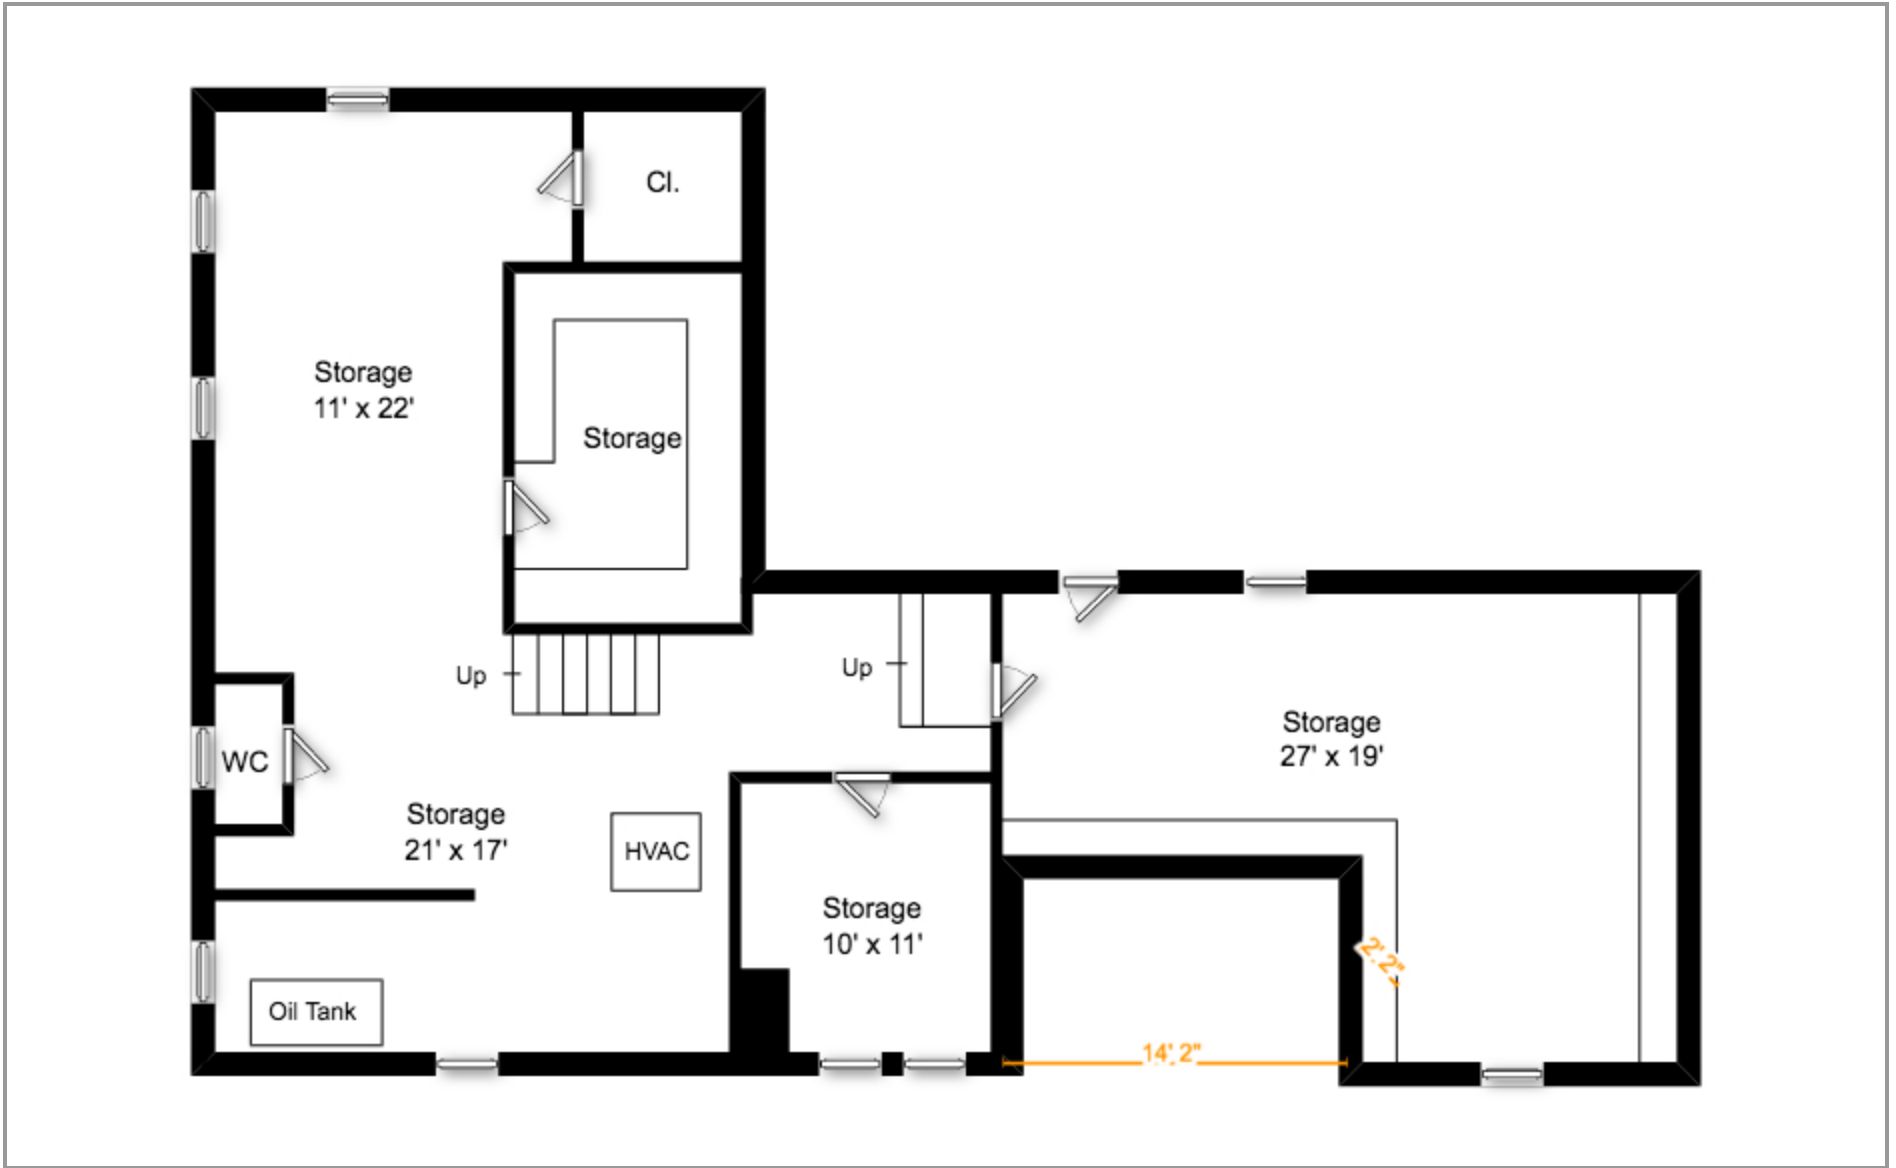

Powered by 2020 Ioviva

377 Waverley Avenue Lower Level

Created by info@bosvi.com