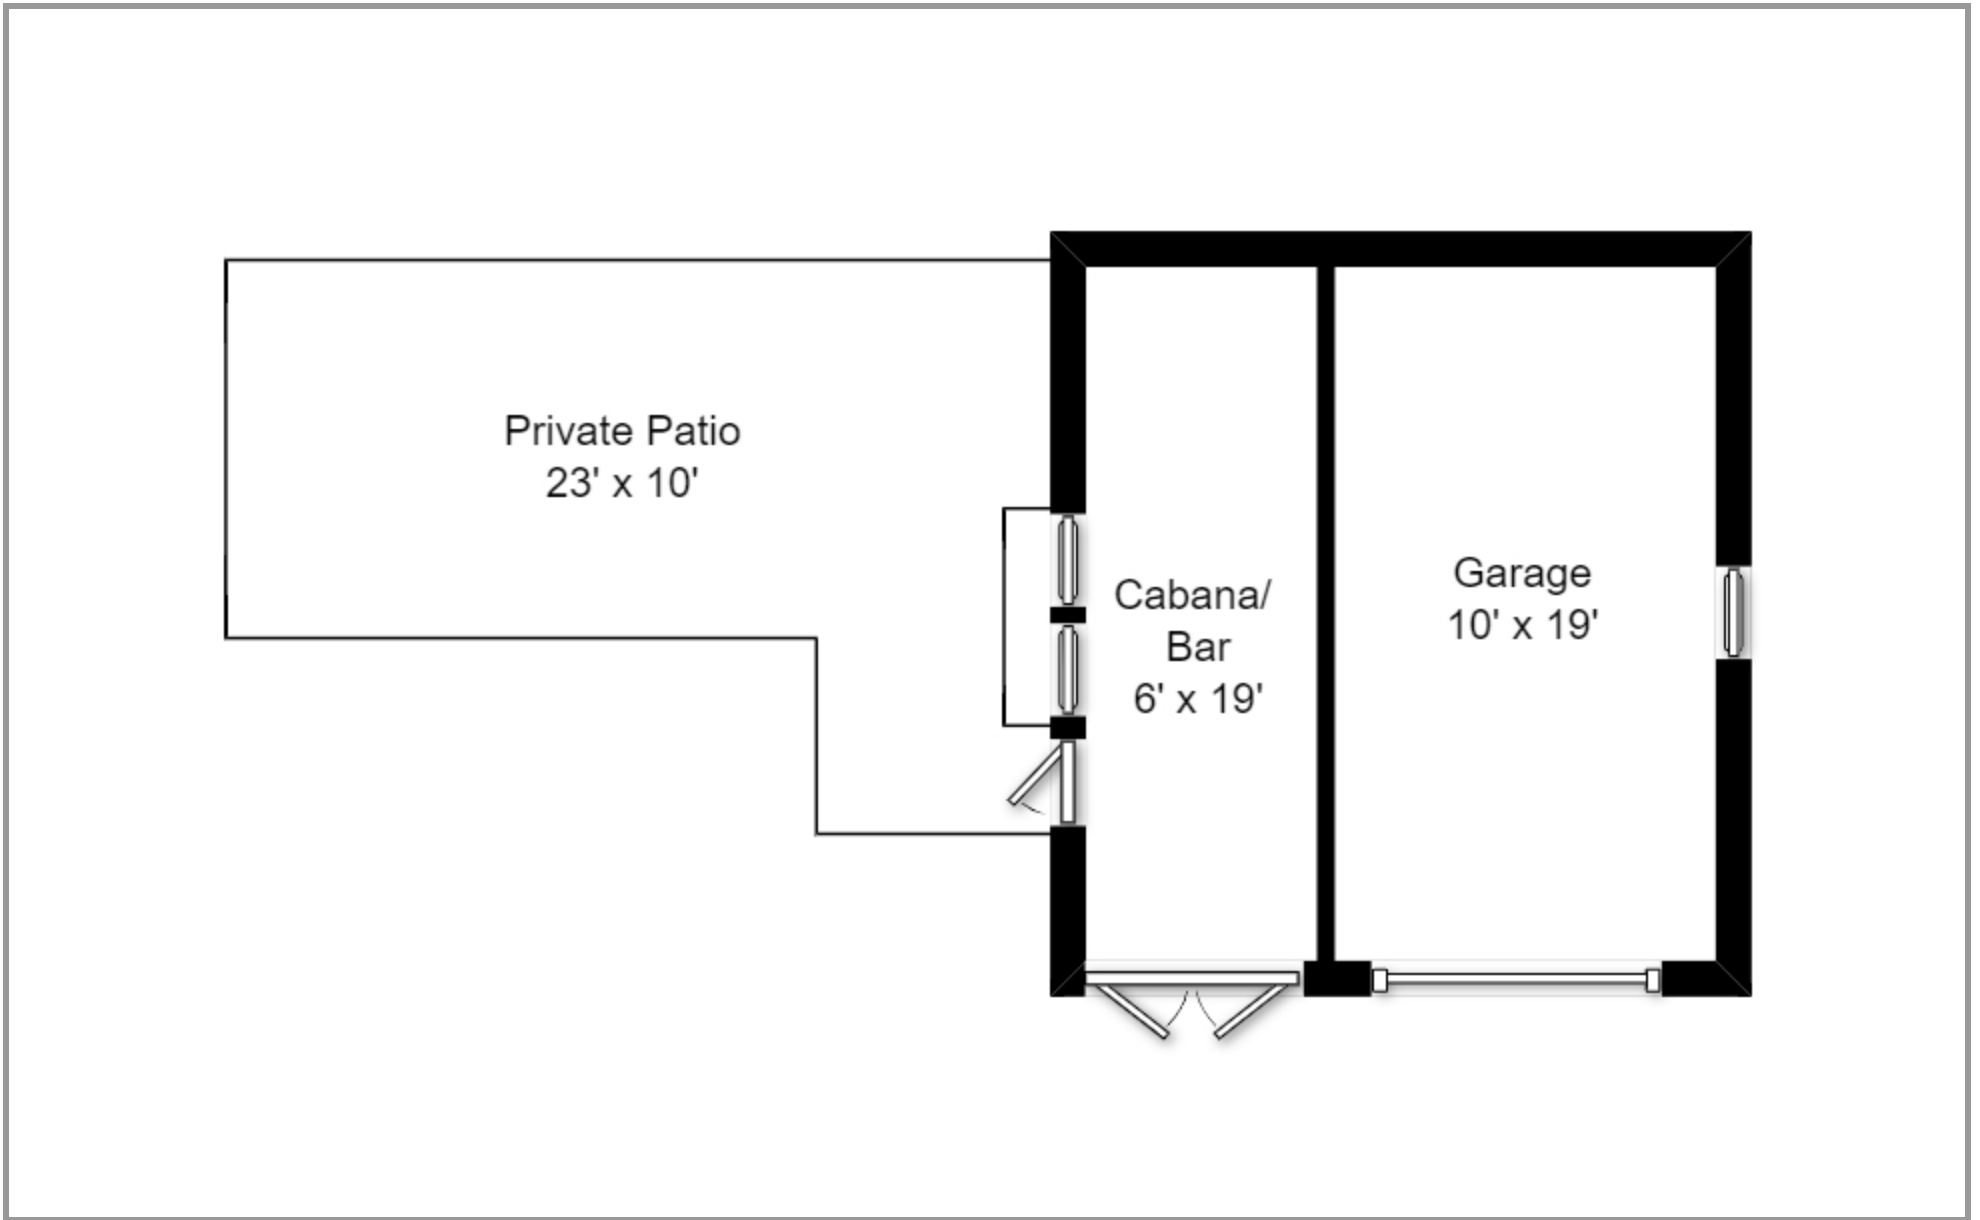

Powered by 2020 Icovia

147 Green St, Unit 2 Second Floor

This floor plan is a representation and should not be relied on exclusively. Measurements should be verified to ensure accuracy.

Powered by 2020 Icovia

147 Green St, Unit 2 Third Floor

This floor plan is a representation and should not be relied on exclusively. Measurements should be verified to ensure accuracy.

Ceiling Height: 8'7"

Powered by 2020 Icovia

147 Green St, Unit 2 First Floor

This floor plan is a representation and should not be relied on exclusively. Measurements should be verified to ensure accuracy.

Powered by 2020 Icovia

147 Green St, Unit 2 Private Outdoor S...

This floor plan is a representation and should not be relied on exclusively. Measurements should be verified to ensure accuracy.