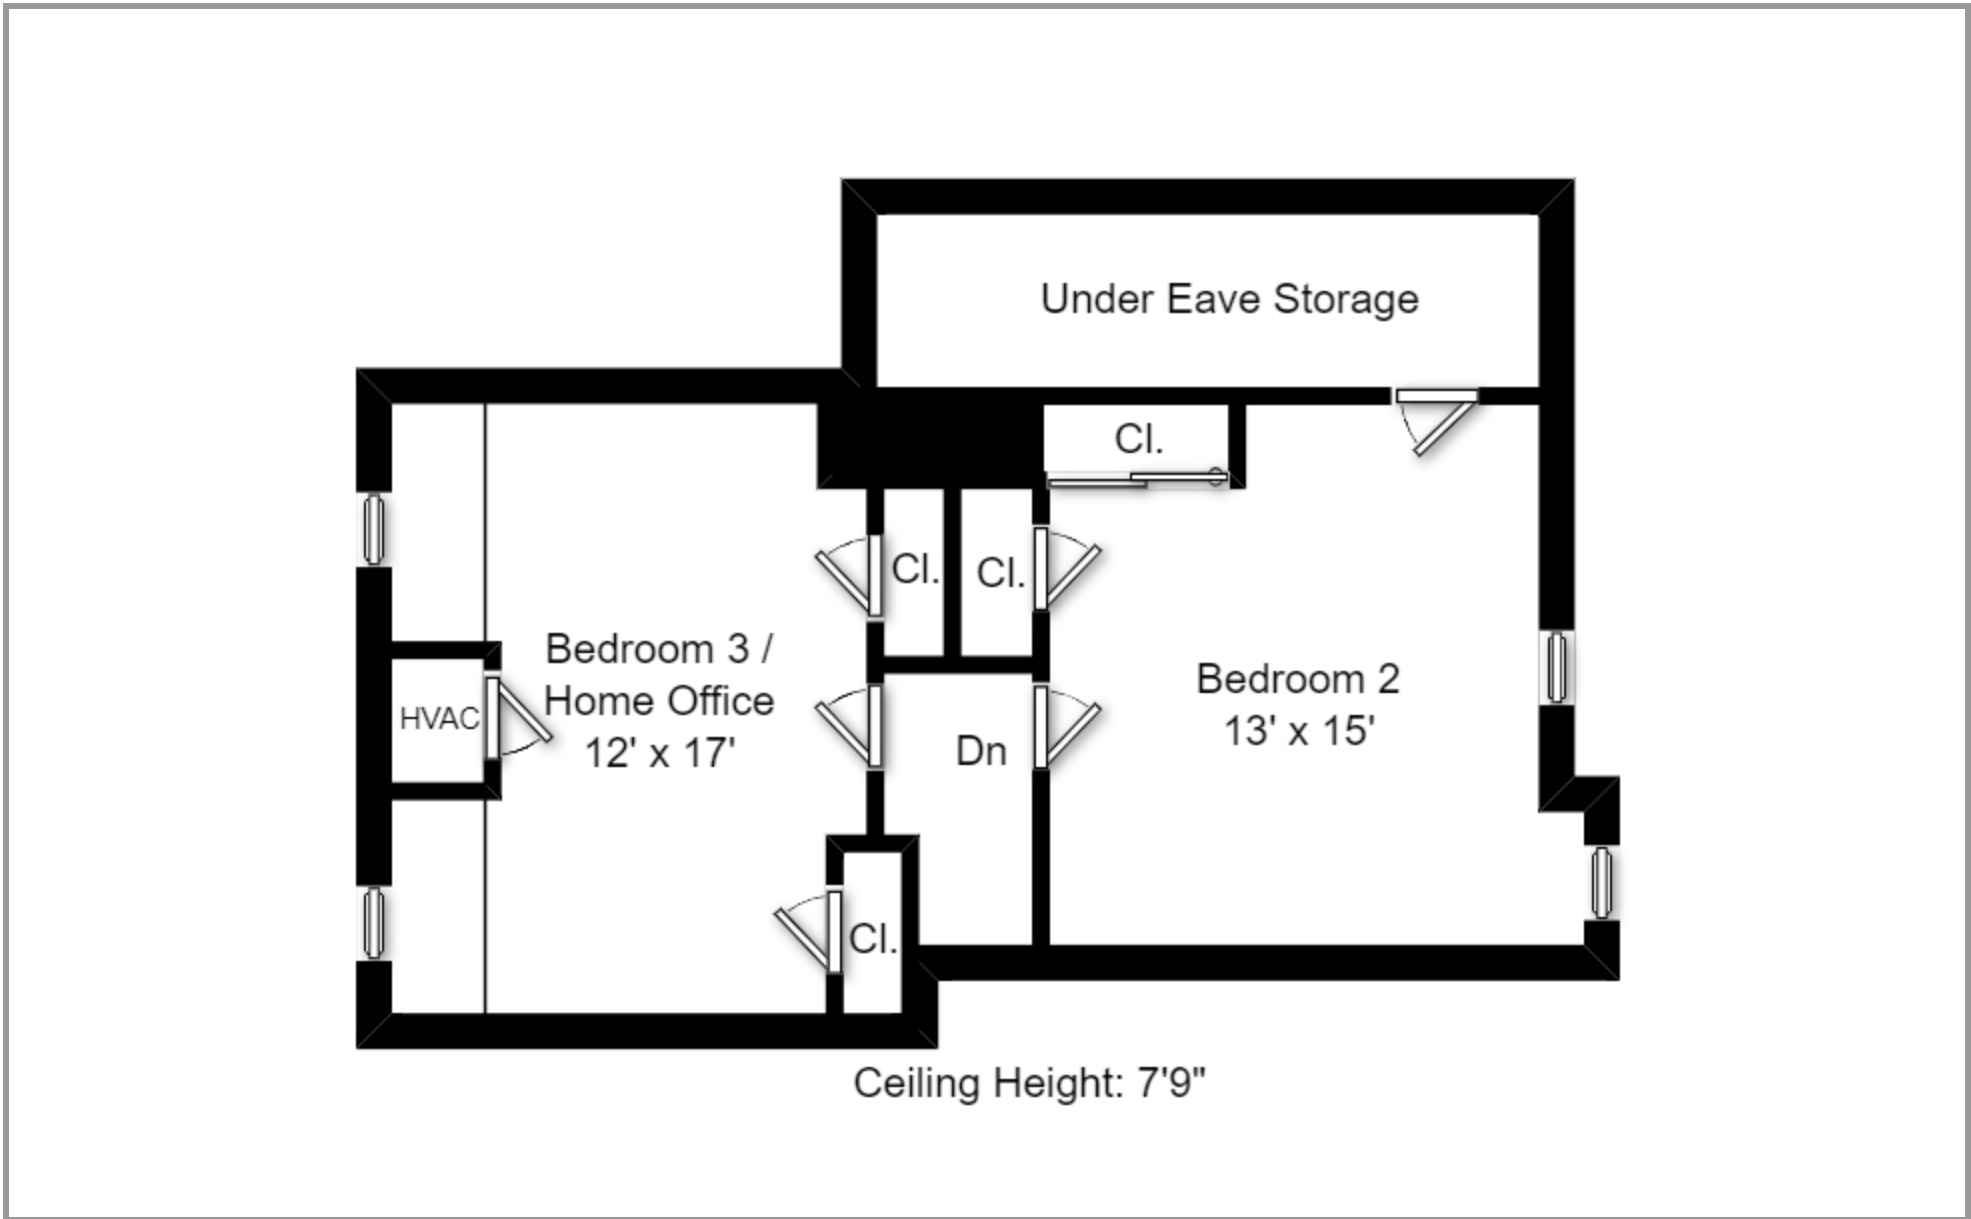

Powered by 2020 Icovia

147 Green St, Unit 2 Second Floor

This floor plan is a representation and should not be relied on exclusively. Measurements should be verified to ensure accuracy.

Powered by 2020 Icovia

147 Green St, Unit 2 Third Floor

This floor plan is a representation and should not be relied on exclusively. Measurements should be verified to ensure accuracy.

Ceiling Height: 8'7"

Powered by 2020 Icovia

147 Green St, Unit 2 First Floor

This floor plan is a representation and should not be relied on exclusively. Measurements should be verified to ensure accuracy.

Powered by 2020 Icovia

147 Green St, Unit 2 Private Outdoor S...

This floor plan is a representation and should not be relied on exclusively. Measurements should be verified to ensure accuracy.