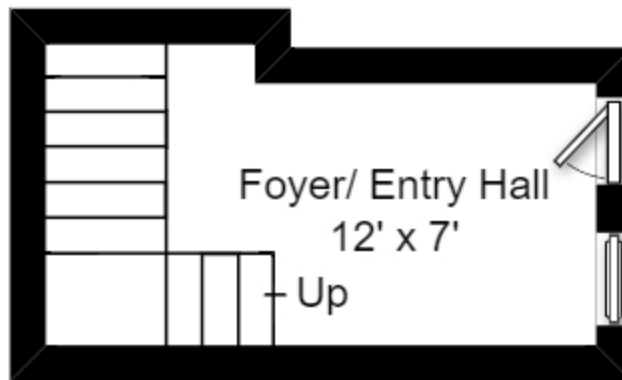

Powered by 2020 Icovia

147 Green St, Unit 2 Second Floor

This floor plan is a representation and should not be relied on exclusively. Measurements should be verified to ensure accuracy.

Powered by 2020 Icovia

147 Green St, Unit 2 Third Floor

This floor plan is a representation and should not be relied on exclusively. Measurements should be verified to ensure accuracy.

Ceiling Height: 8'7"

Powered by 2020 Icovia

147 Green St, Unit 2 First Floor

This floor plan is a representation and should not be relied on exclusively. Measurements should be verified to ensure accuracy.

Powered by 2020 Icovia

147 Green St, Unit 2 Private Outdoor S...

This floor plan is a representation and should not be relied on exclusively. Measurements should be verified to ensure accuracy.