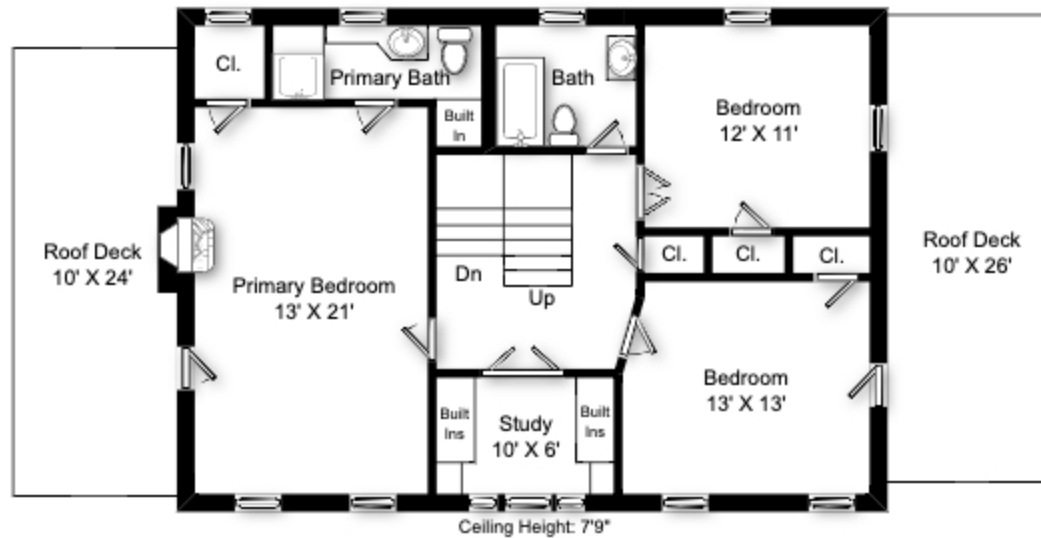

Powered by 2020 Ioviva

210 Middlesex Road First Floor

This floor plan is a representation and should not be relied on exclusively. Measurements should be verified to ensure accuracy.

210 Middlesex Road Second Floor

Powered by 2020 Iovvia

This floor plan is a representation and should not be relied on exclusively. Measurements should be verified to ensure accuracy.

Ceiling Height: 7'3"

210 Middlesex Road Third Floor

Powered by 2020 Ioviva

This floor plan is a representation and should not be relied on exclusively. Measurements should be verified to ensure accuracy.

210 Middlesex Road Lower Level

Powered by 2020 Iovvia

This floor plan is a representation and should not be relied on exclusively. Measurements should be verified to ensure accuracy.

210 Middlesex Road Garage

Powered by 2020 Icovia

This floor plan is a representation and should not be relied on exclusively. Measurements should be verified to ensure accuracy.