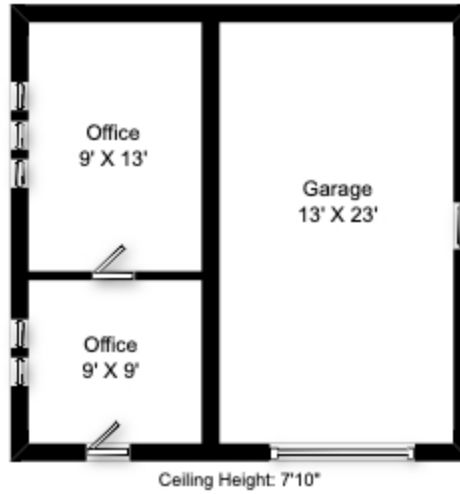

Powered by 2020 Ioviva

210 Middlesex Road First Floor

This floor plan is a representation and should not be relied on exclusively. Measurements should be verified to ensure accuracy.

210 Middlesex Road Second Floor

Powered by 2020 Iovvia

This floor plan is a representation and should not be relied on exclusively. Measurements should be verified to ensure accuracy.

Ceiling Height: 7'3"

210 Middlesex Road Third Floor

Powered by 2020 Ioviva

This floor plan is a representation and should not be relied on exclusively. Measurements should be verified to ensure accuracy.

210 Middlesex Road Lower Level

Powered by 2020 Iovvia

This floor plan is a representation and should not be relied on exclusively. Measurements should be verified to ensure accuracy.

210 Middlesex Road Garage

Powered by 2020 Icovia

This floor plan is a representation and should not be relied on exclusively. Measurements should be verified to ensure accuracy.