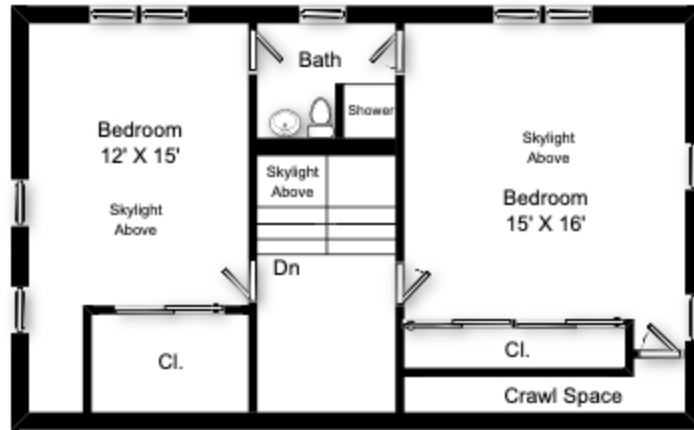

Powered by 2020 Ioviva

210 Middlesex Road First Floor

This floor plan is a representation and should not be relied on exclusively. Measurements should be verified to ensure accuracy.

210 Middlesex Road Second Floor

Powered by 2020 Iovvia

This floor plan is a representation and should not be relied on exclusively. Measurements should be verified to ensure accuracy.

Ceiling Height: 7'3"

210 Middlesex Road Third Floor

Powered by 2020 Ioviva

This floor plan is a representation and should not be relied on exclusively. Measurements should be verified to ensure accuracy.

210 Middlesex Road Lower Level

Powered by 2020 Iovvia

This floor plan is a representation and should not be relied on exclusively. Measurements should be verified to ensure accuracy.

210 Middlesex Road Garage

Powered by 2020 Icovia

This floor plan is a representation and should not be relied on exclusively. Measurements should be verified to ensure accuracy.