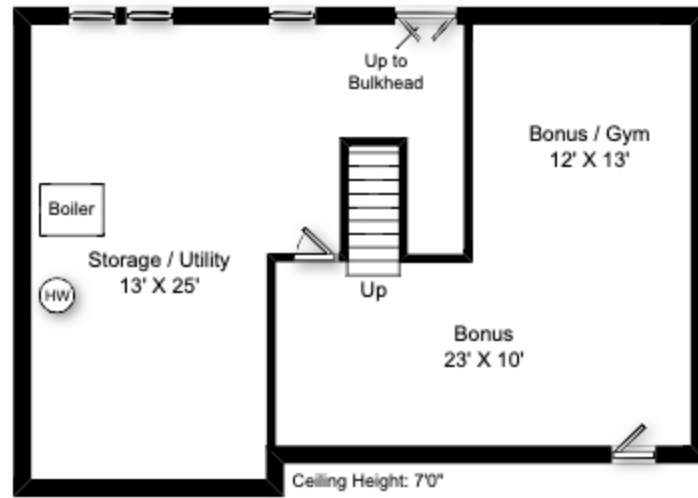

Powered by 2020 Ioviva

210 Middlesex Road First Floor

This floor plan is a representation and should not be relied on exclusively. Measurements should be verified to ensure accuracy.

210 Middlesex Road Second Floor

Powered by 2020 Iovvia

This floor plan is a representation and should not be relied on exclusively. Measurements should be verified to ensure accuracy.

Ceiling Height: 7'3"

210 Middlesex Road Third Floor

Powered by 2020 Ioviva

This floor plan is a representation and should not be relied on exclusively. Measurements should be verified to ensure accuracy.

210 Middlesex Road Lower Level

Powered by 2020 Iovvia

This floor plan is a representation and should not be relied on exclusively. Measurements should be verified to ensure accuracy.

210 Middlesex Road Garage

Powered by 2020 Icovia

This floor plan is a representation and should not be relied on exclusively. Measurements should be verified to ensure accuracy.